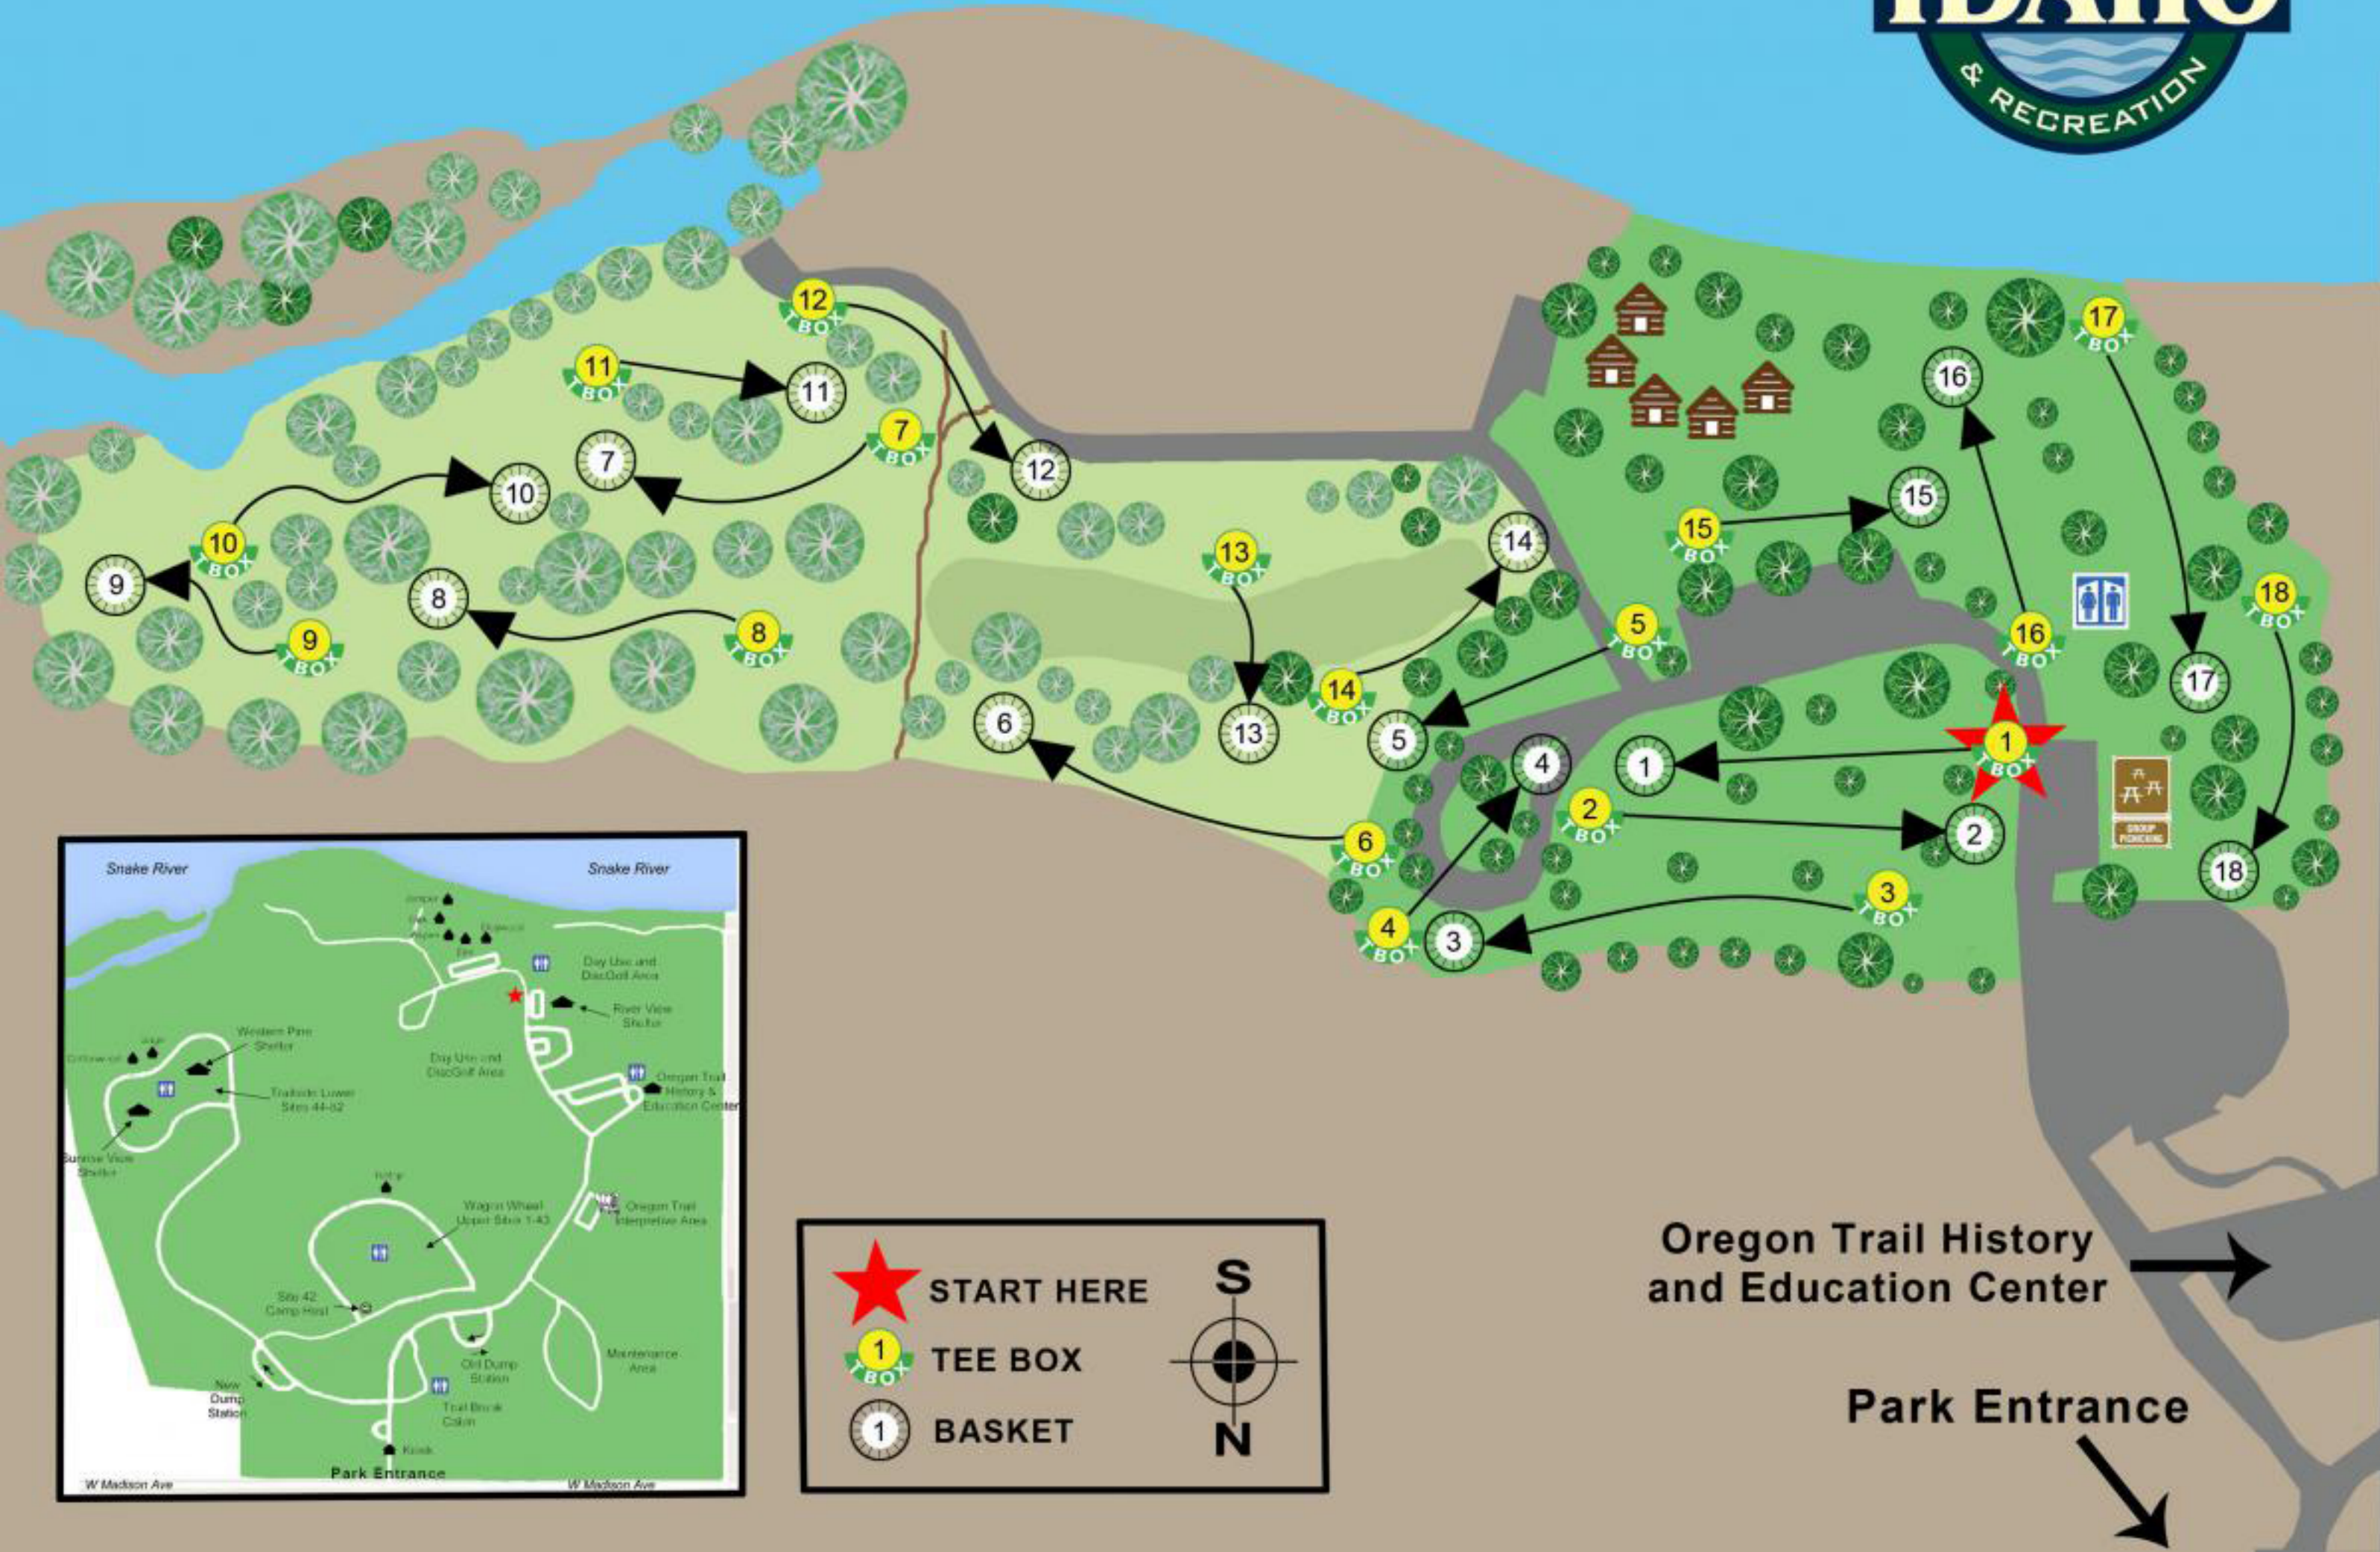

Snake River

	START HERE	
	TEE BOX	
	BASKET	

Oregon Trail History and Education Center

Park Entrance