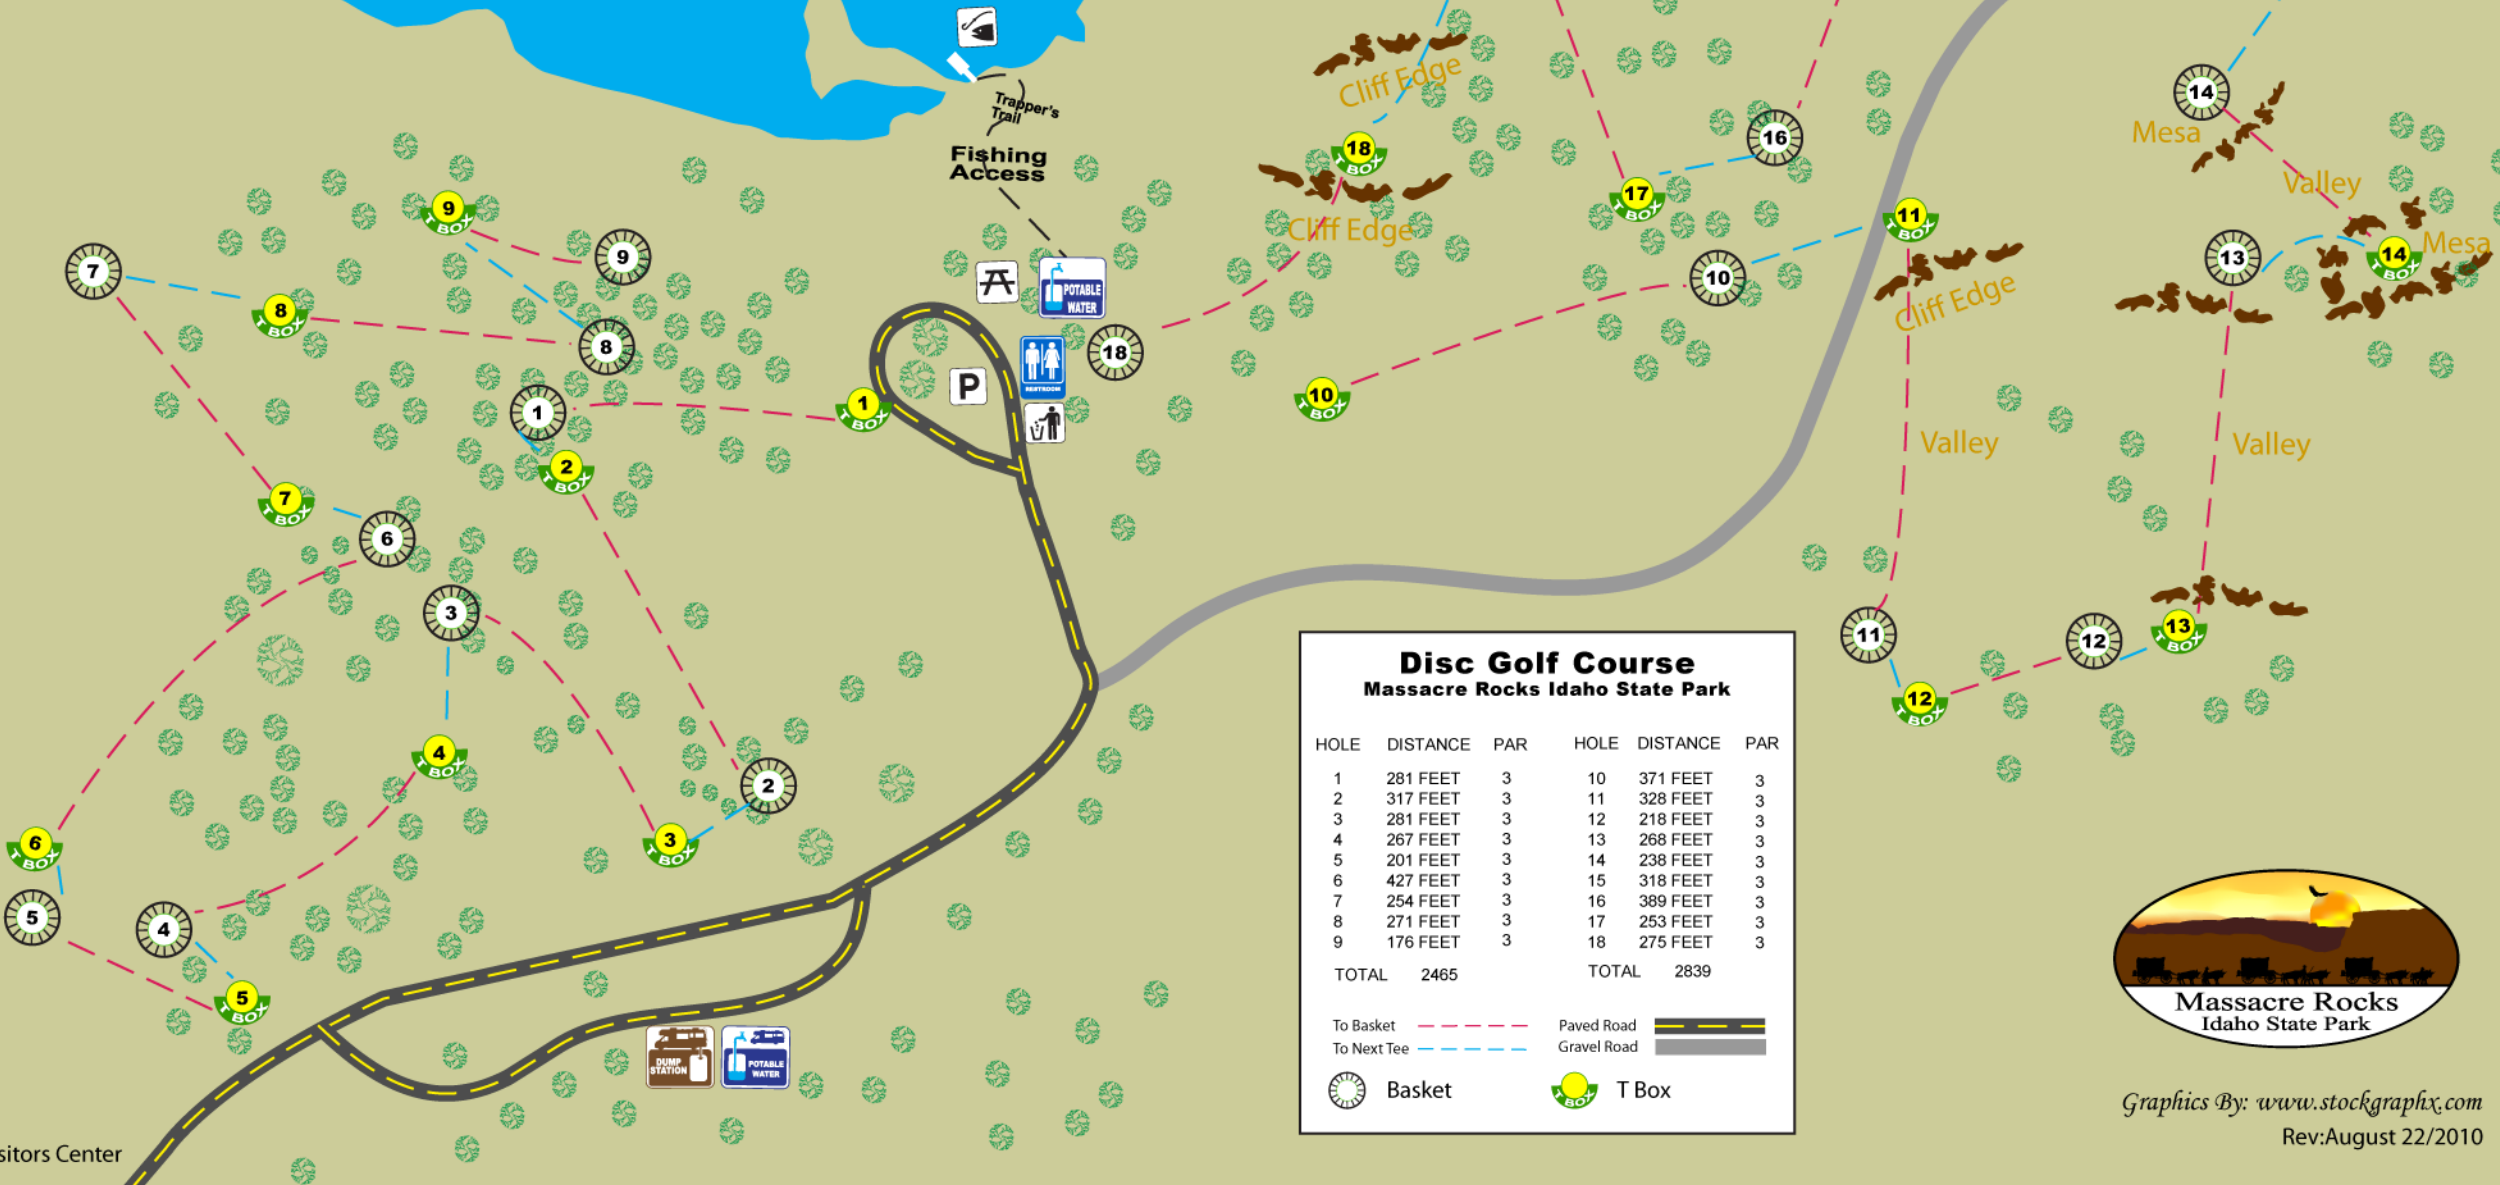

Snake River

Disc Golf Course
Massacre Rocks Idaho State Park

HOLE	DISTANCE	PAR	HOLE	DISTANCE	PAR
1	281 FEET	3	10	371 FEET	3
2	317 FEET	3	11	328 FEET	3
3	281 FEET	3	12	218 FEET	3
4	267 FEET	3	13	268 FEET	3
5	201 FEET	3	14	238 FEET	3
6	427 FEET	3	15	318 FEET	3
7	254 FEET	3	16	389 FEET	3
8	271 FEET	3	17	253 FEET	3
9	176 FEET	3	18	275 FEET	3
TOTAL	2465		TOTAL	2839	

To Basket ———— Paved Road ————
 To Next Tee - - - - Gravel Road ————
 Basket T Box

Graphics By: www.stockgraphix.com
Rev: August 22/2010

To Visitors Center

To Wagon Ruts