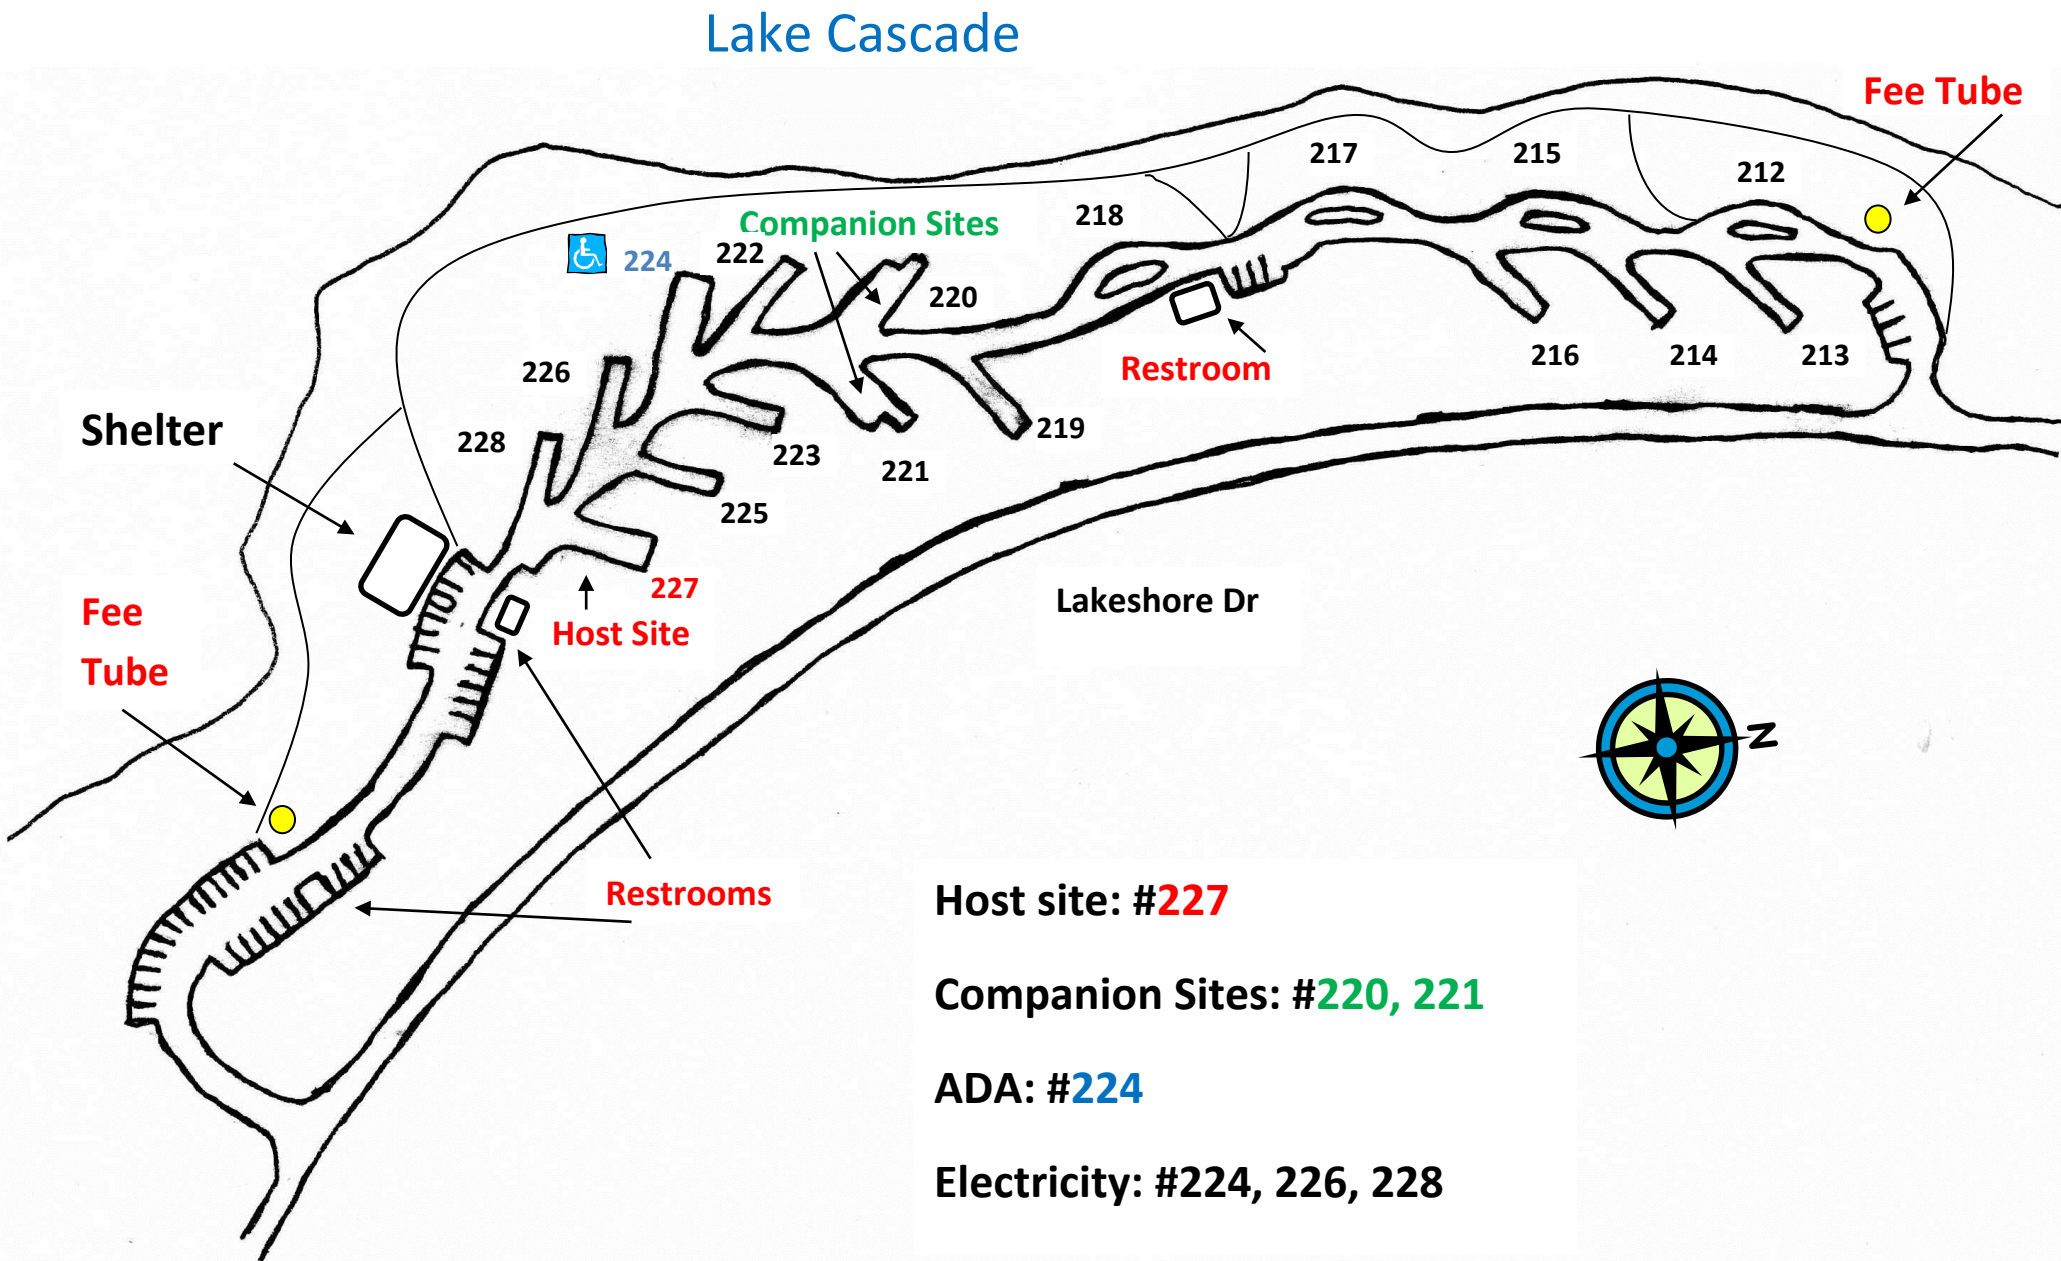

# BIG SAGE CAMPGROUND

Host site: #227

Companion Sites: #220, 221

ADA: #224

Electricity: #224, 226, 228