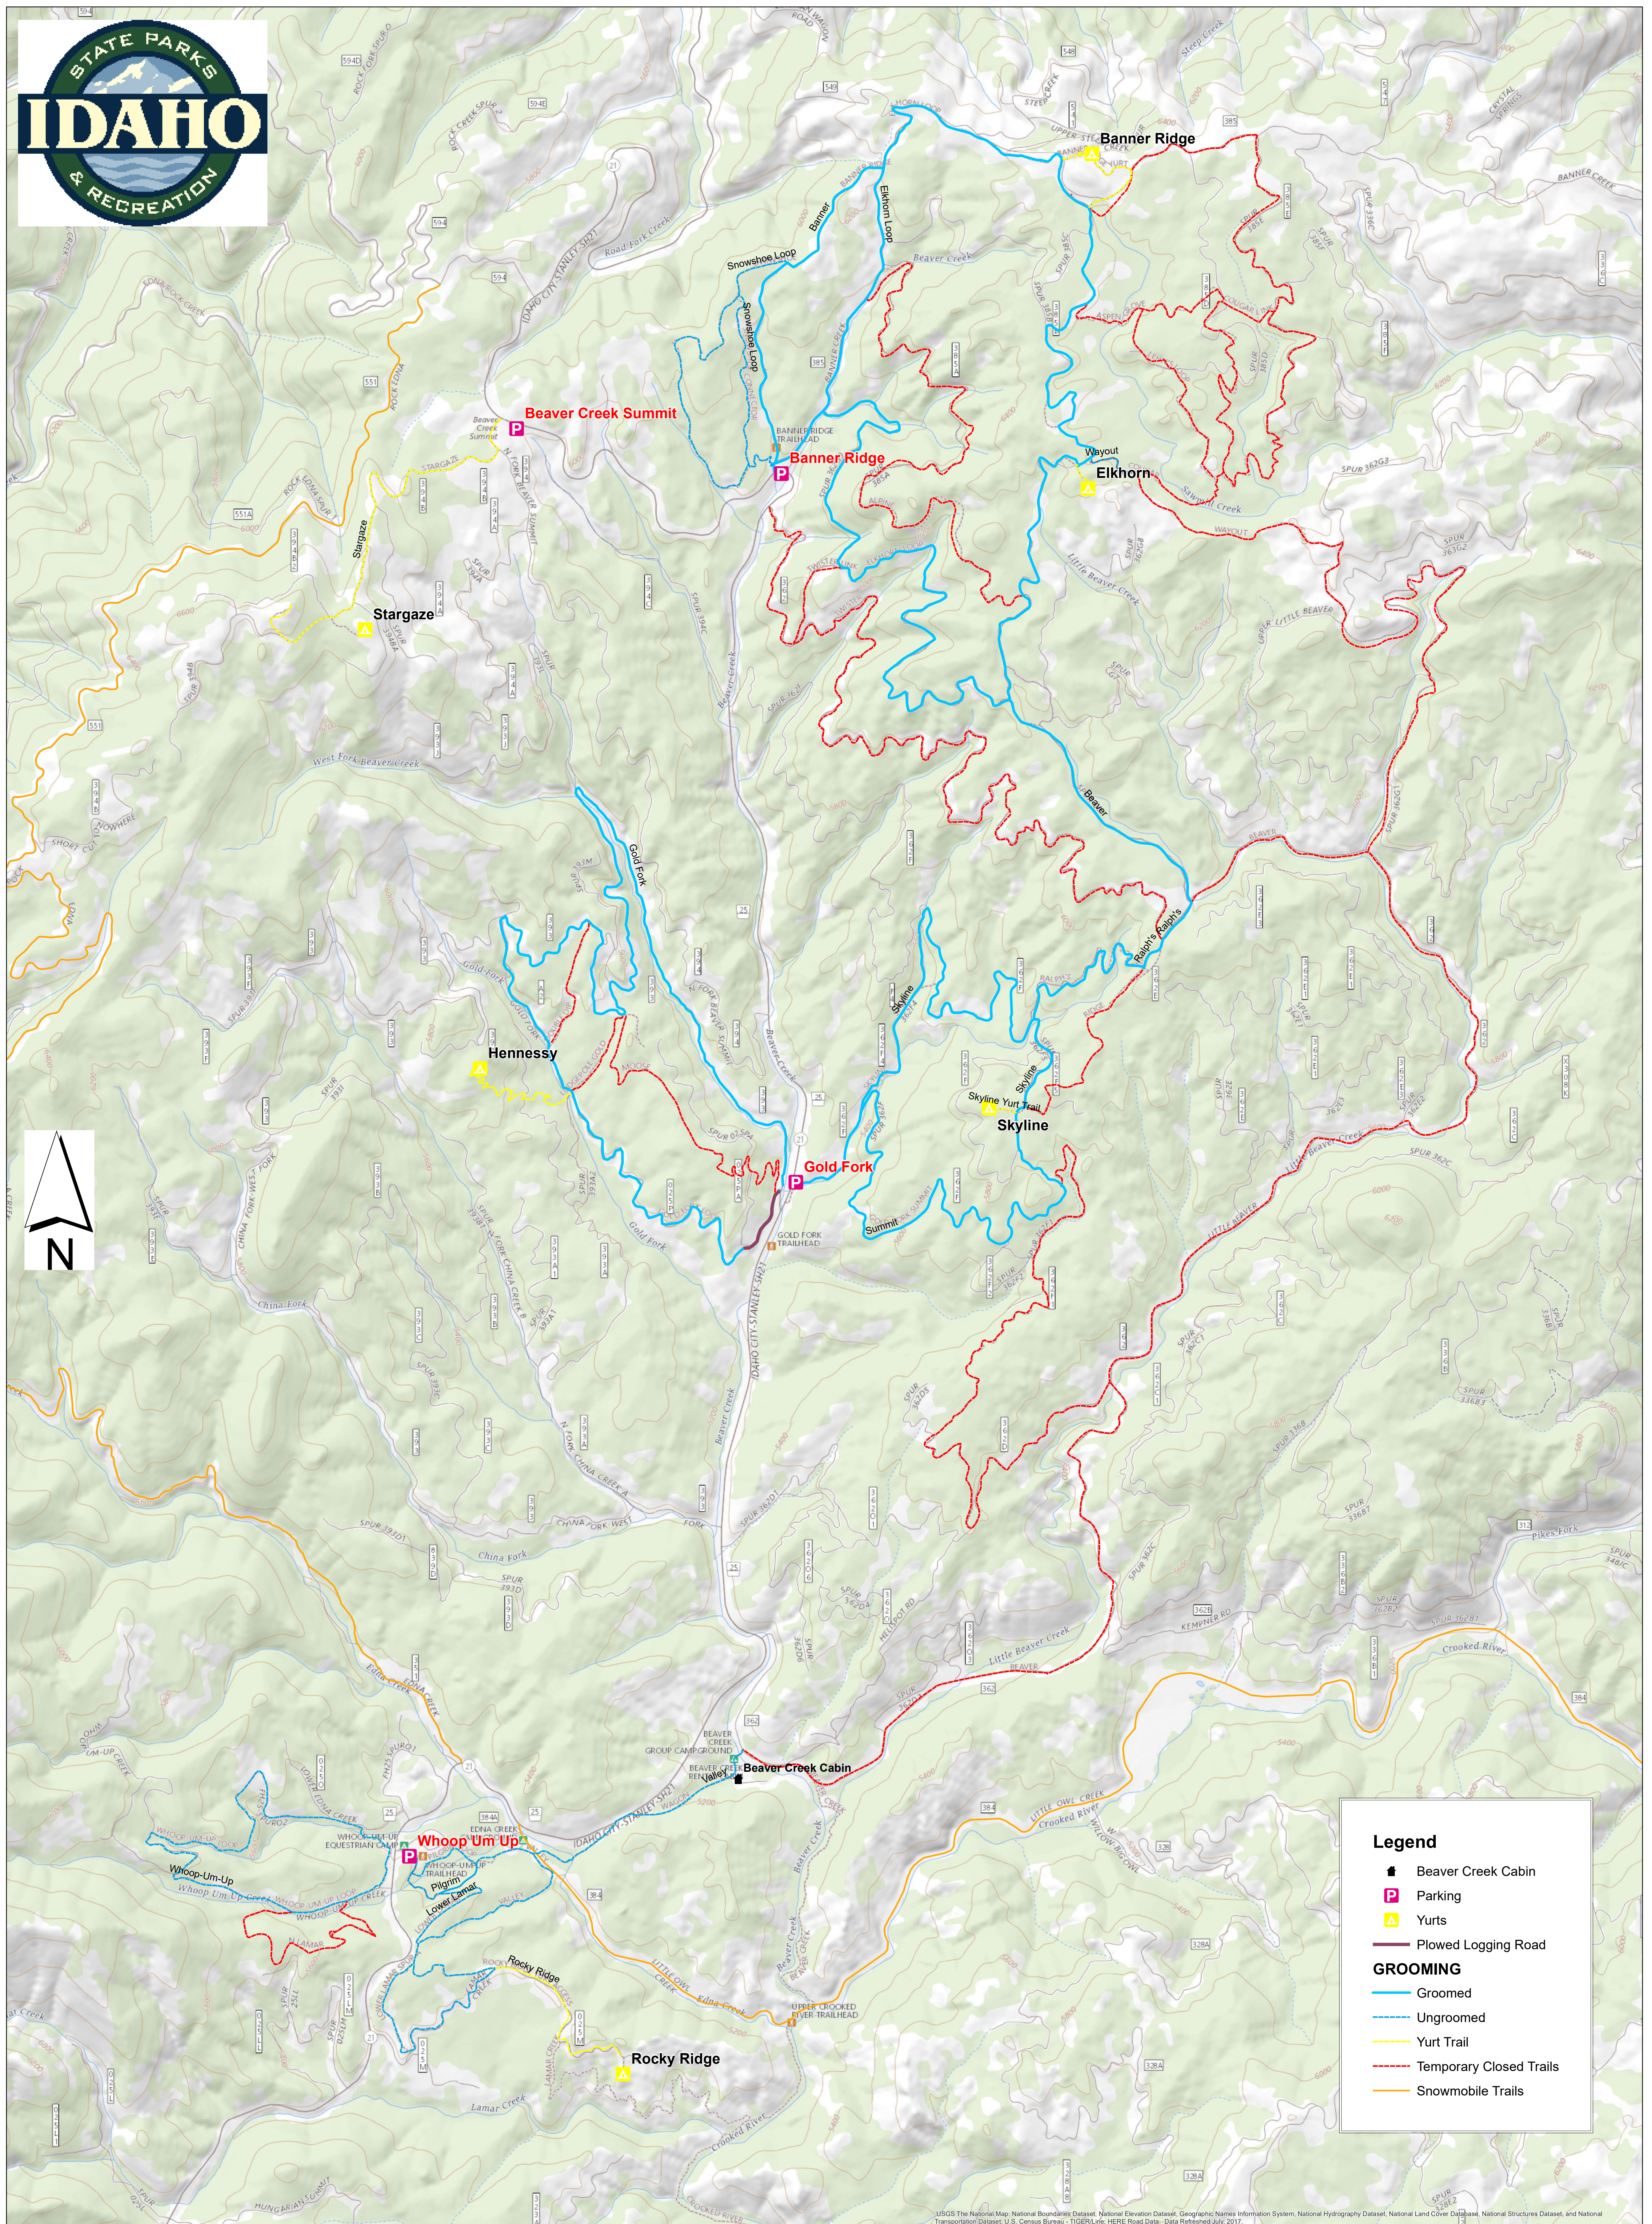

Idaho City Ski Trails and Yurts

Legend

- Beaver Creek Cabin
- Parking
- Yurts
- Plowed Logging Road
- **GROOMING**
- Groomed
- Ungroomed
- Yurt Trail
- Temporary Closed Trails
- Snowmobile Trails

1:15,895