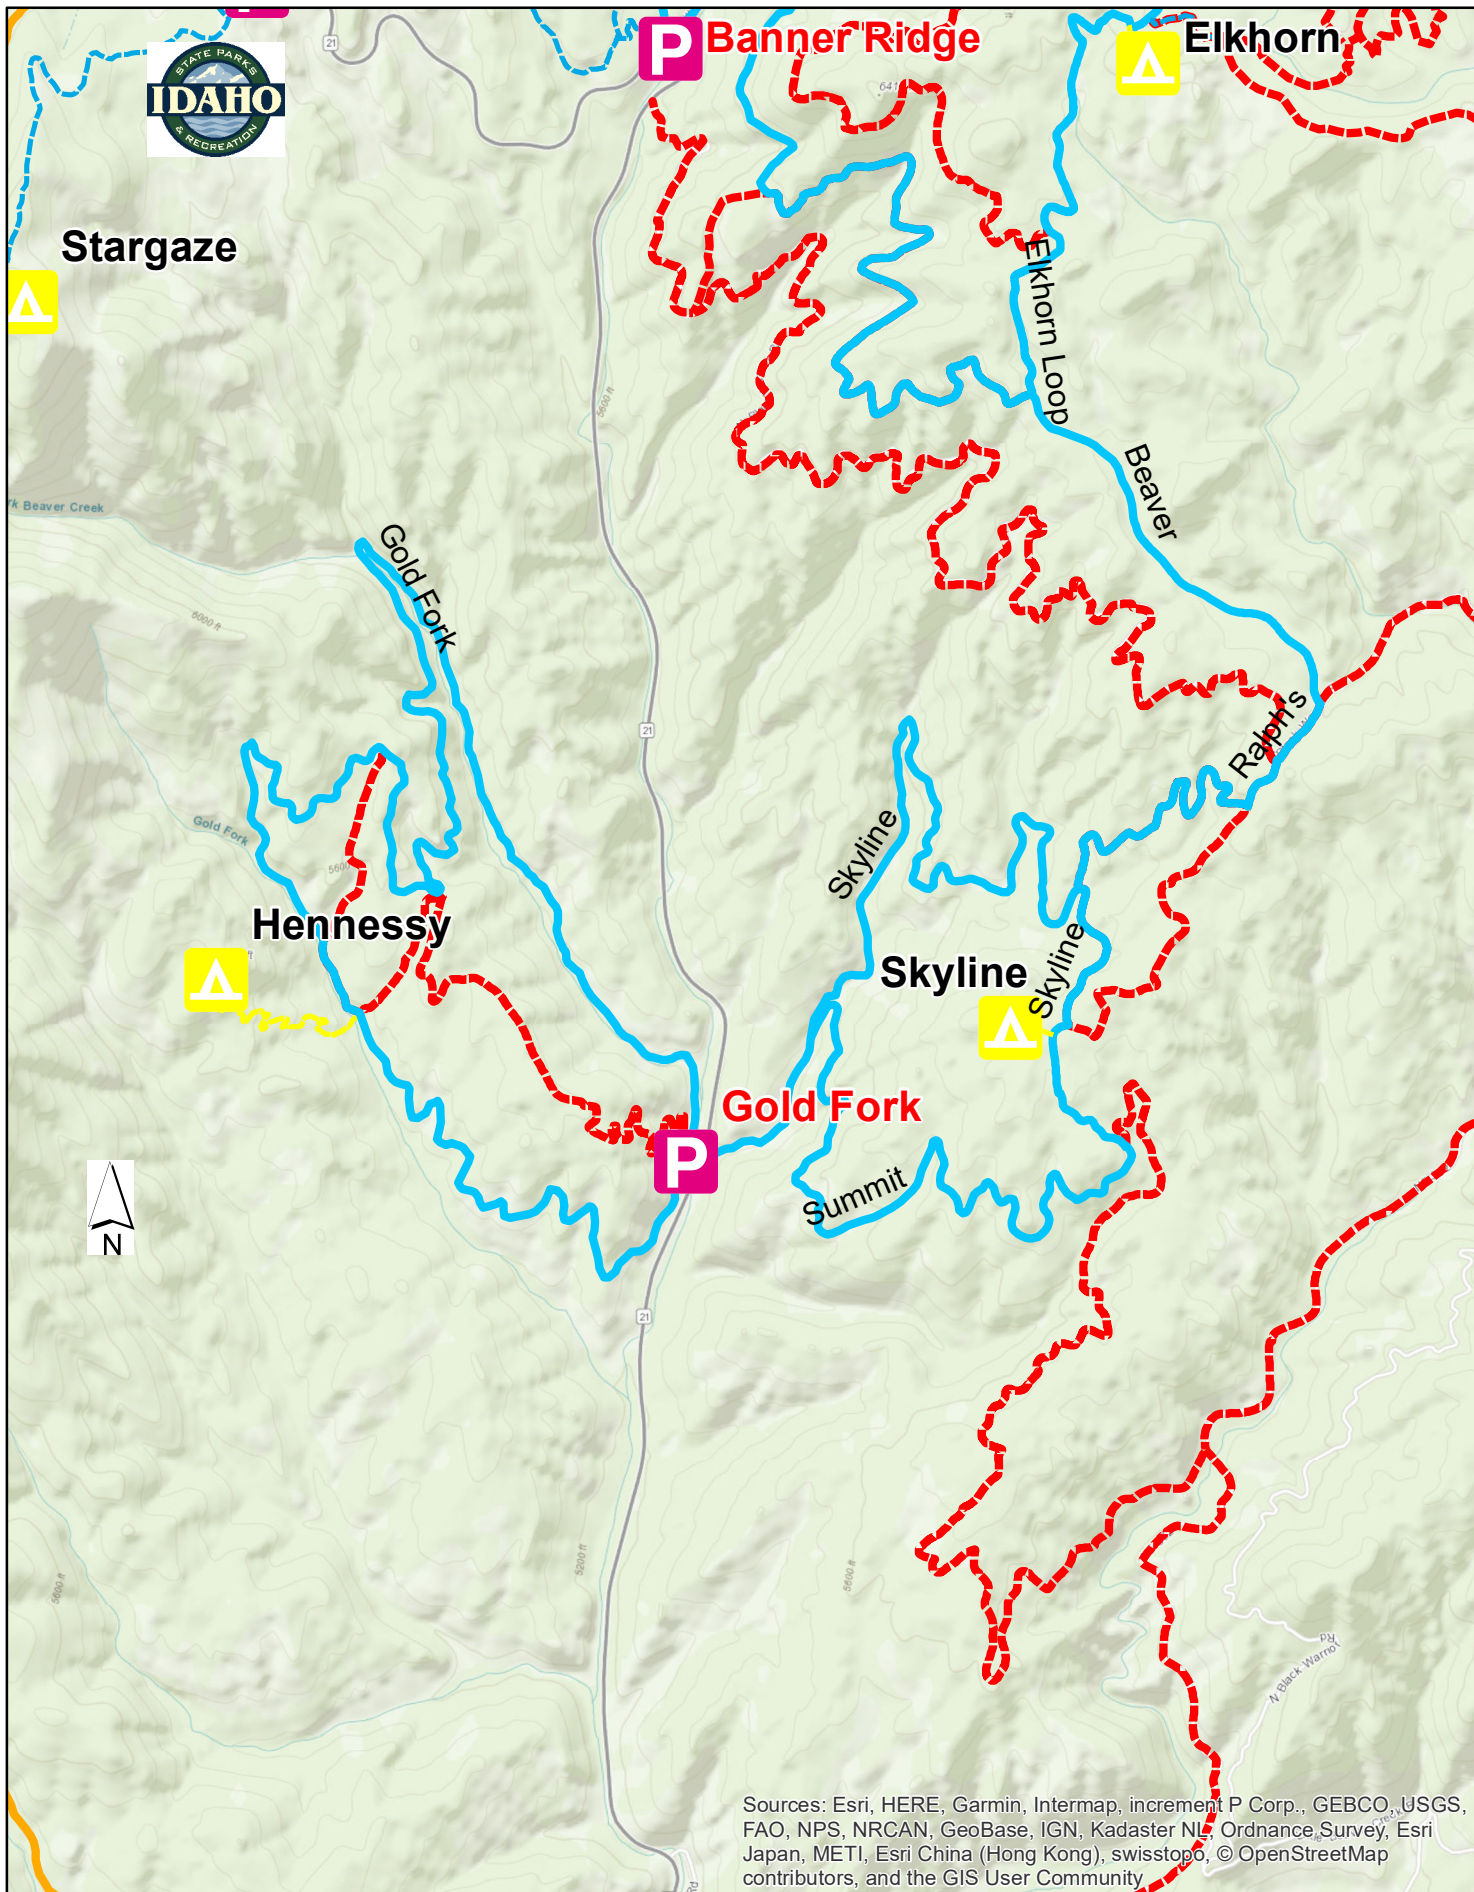

Gold Fork Park N' Ski Area

Sources: Esri, HERE, Garmin, Intermap, increment P Corp., GEBCO, USGS, FAO, NPS, NRCAN, GeoBase, IGN, Kadaster NL, Ordnance Survey, Esri Japan, METI, Esri China (Hong Kong), swisstopo, © OpenStreetMap contributors, and the GIS User Community