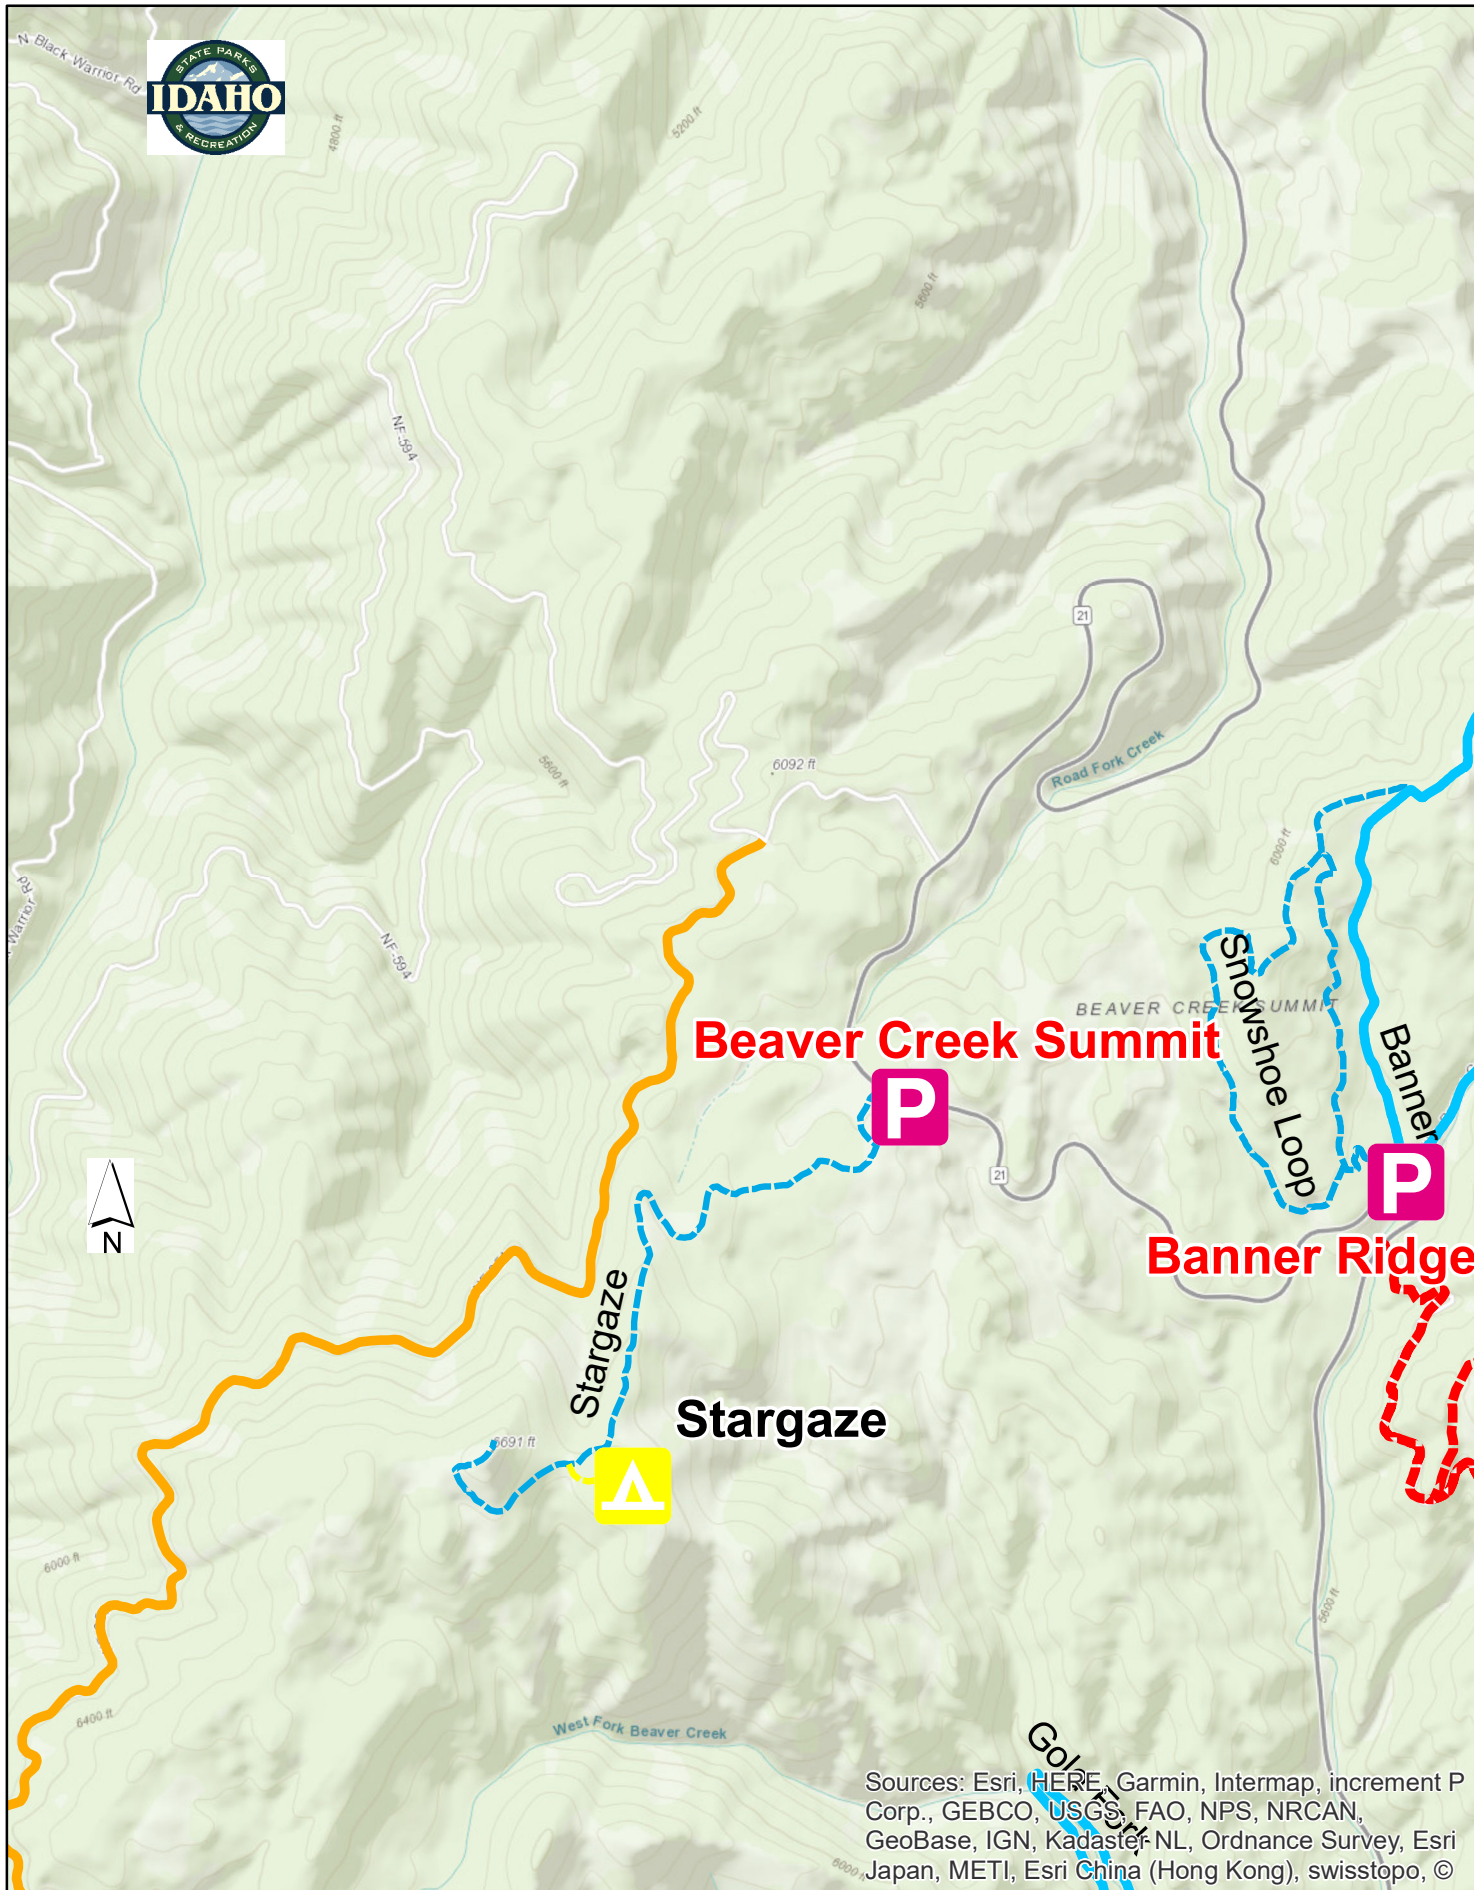

Beaver Creek Park N' Ski Area

Sources: Esri, HERE, Garmin, Intermap, increment P Corp., GEBCO, USGS, FAO, NPS, NRCAN, GeoBase, IGN, Kadaster NL, Ordnance Survey, Esri Japan, METI, Esri China (Hong Kong), swisstopo, ©