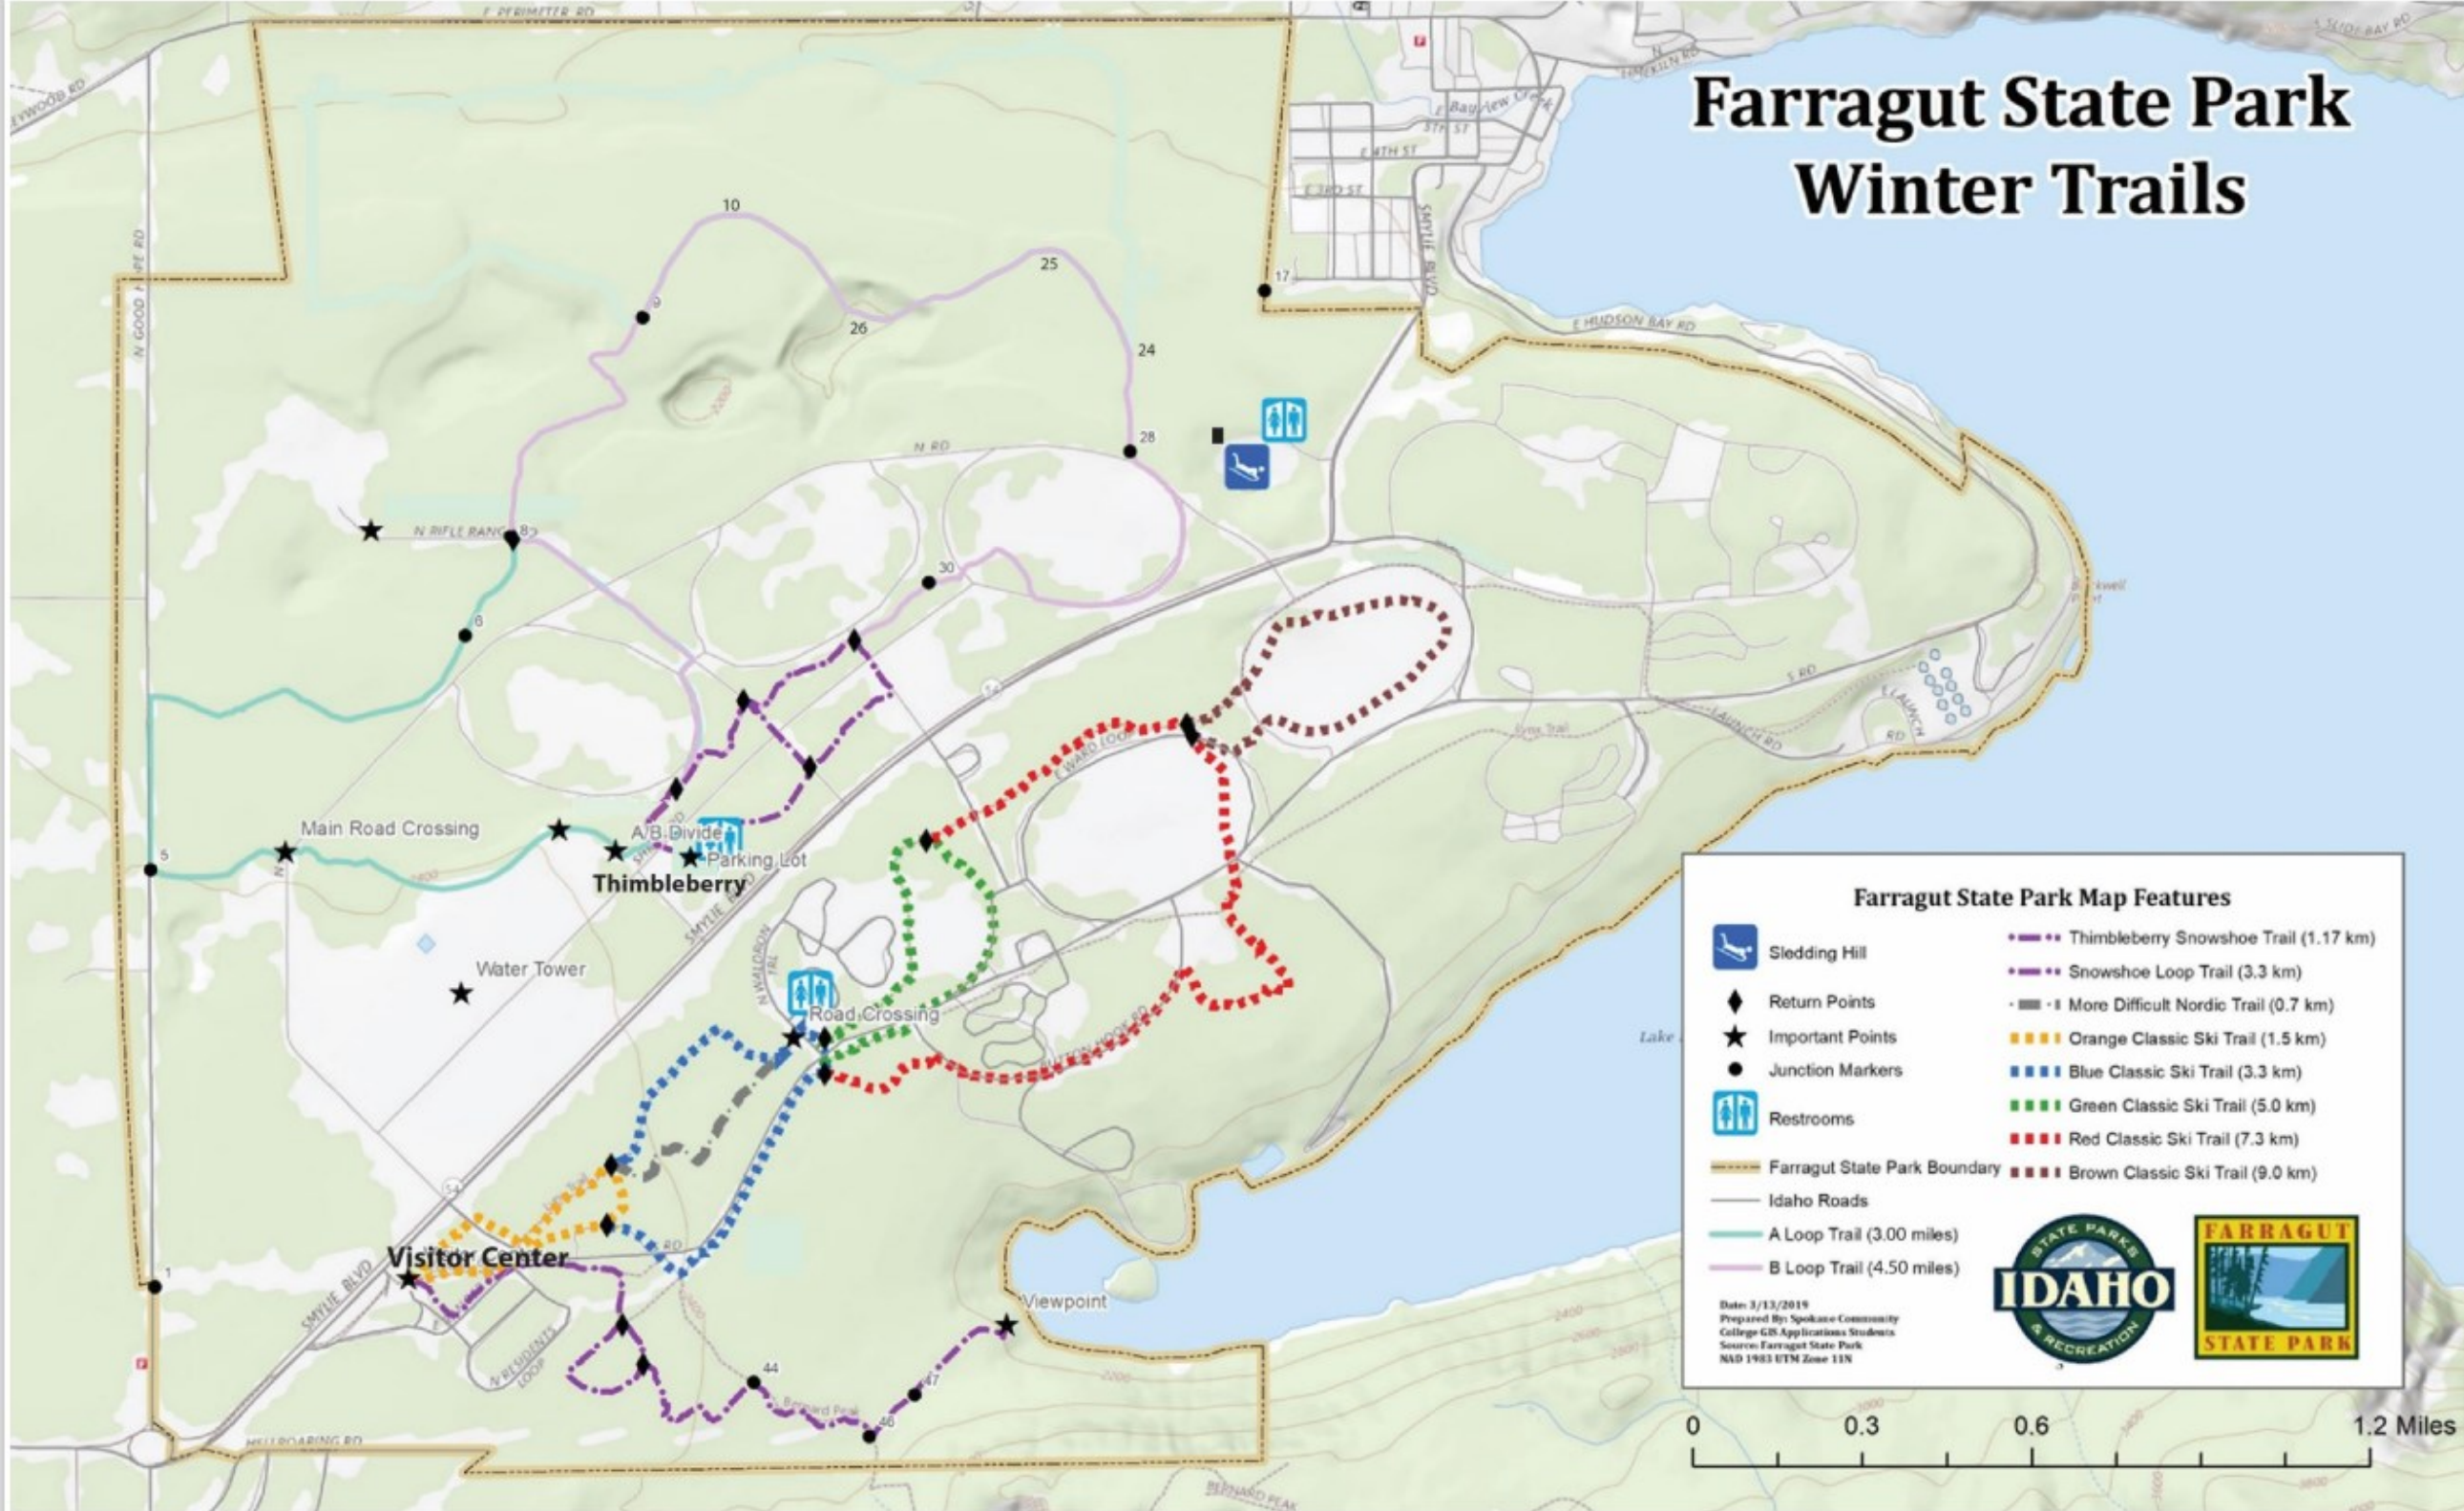

Farragut State Park Winter Trails

Farragut State Park Map Features

	Sledging Hill		Thimbleberry Snowshoe Trail (1.17 km)
	Return Points		Snowshoe Loop Trail (3.3 km)
	Important Points		More Difficult Nordic Trail (0.7 km)
	Junction Markers		Orange Classic Ski Trail (1.5 km)
	Restrooms		Blue Classic Ski Trail (3.3 km)
	Farragut State Park Boundary		Green Classic Ski Trail (5.0 km)
	Idaho Roads		Red Classic Ski Trail (7.3 km)
	A Loop Trail (3.00 miles)		Brown Classic Ski Trail (9.0 km)
	B Loop Trail (4.50 miles)		

Date: 3/13/2019
 Prepared By: Spokane Community College GIS Applications Students
 Source: Farragut State Park
 NAD 1983 UTM Zone 11N