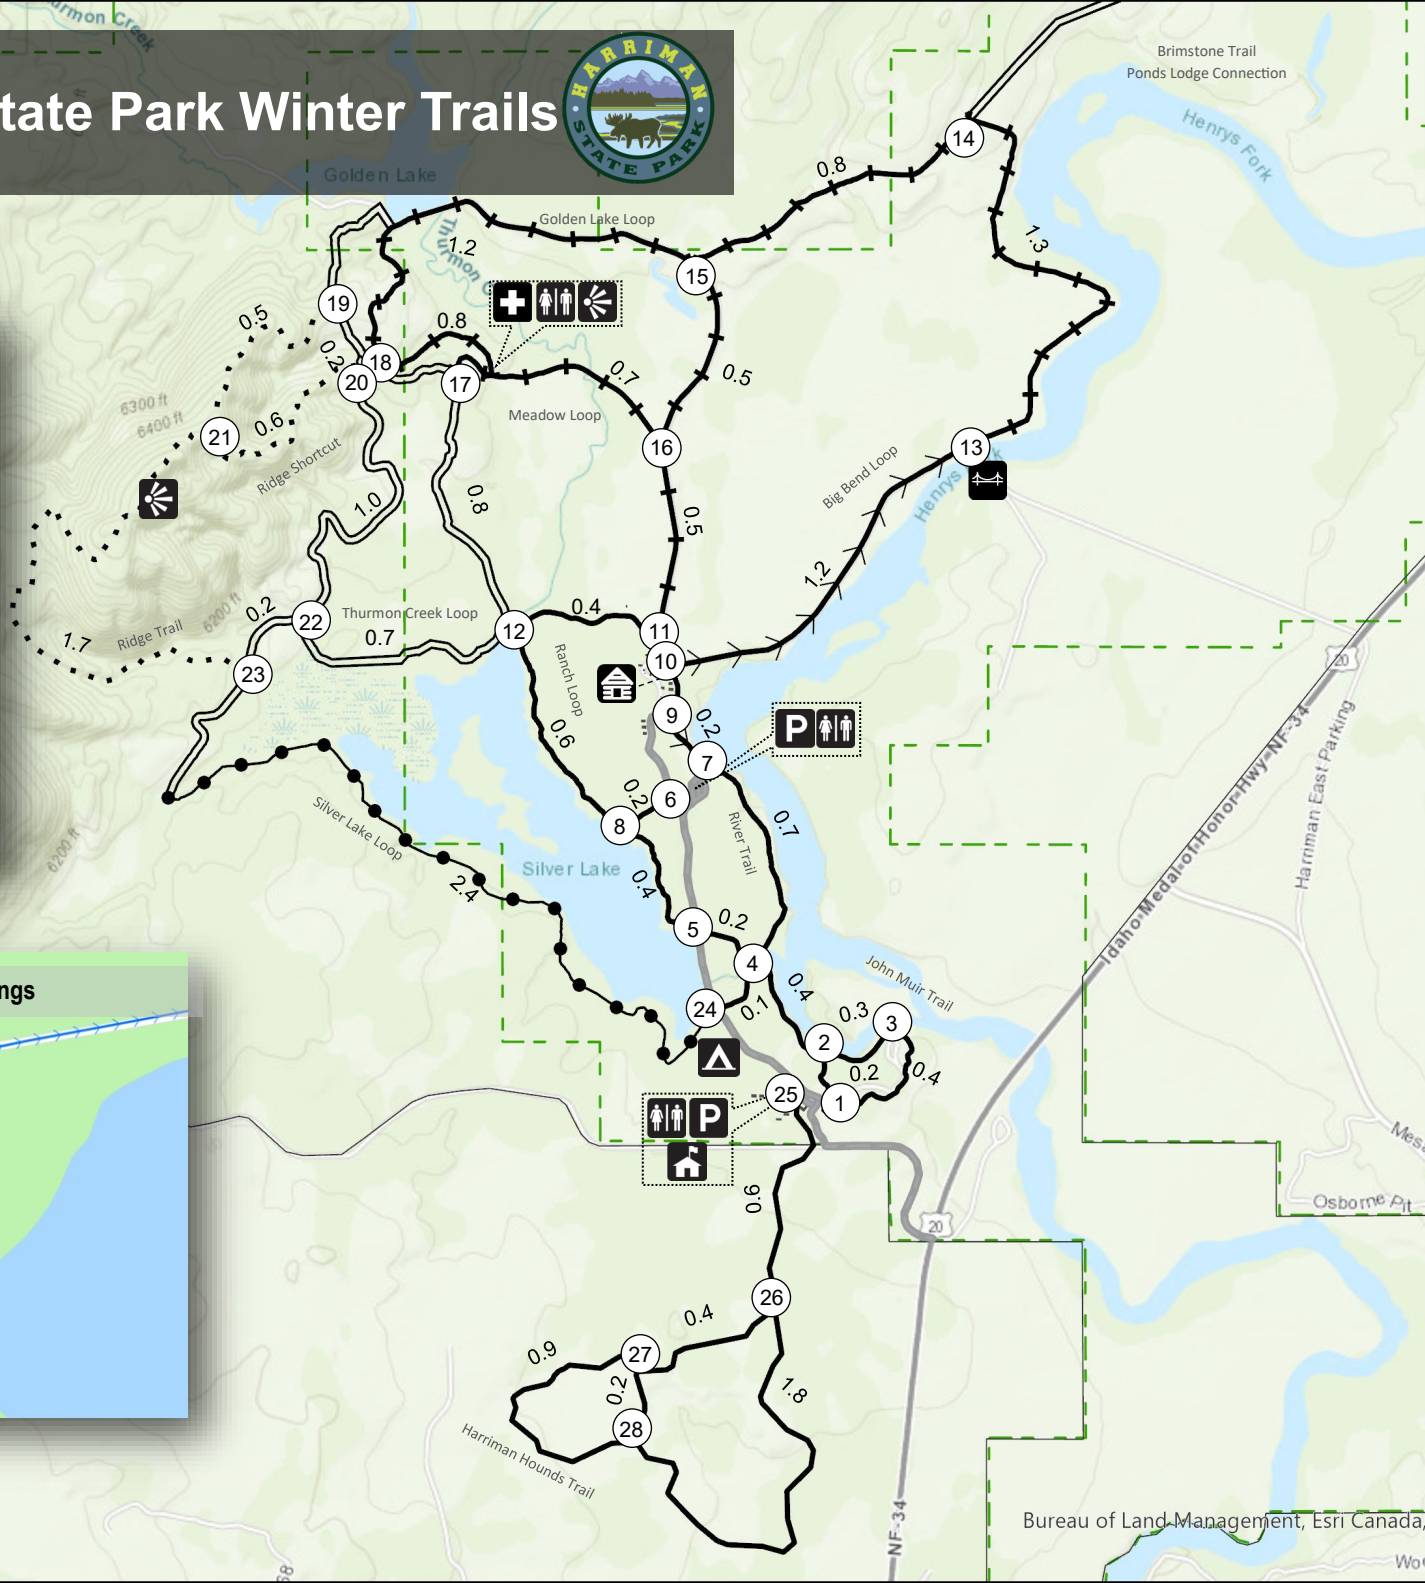

Harriman State Park Winter Trails

KNOW YOUR GROOM

NO HIKING OR BIKING IN SKATE SKI LANE OR CLASSIC SKI LANE

Railroad Ranch Key Buildings

Legend

- Visitor Center
- Restrooms
- Parking
- Yurts
- Historic Railroad Ranch
- Becker Warming Hut
- Scenic Outlook
- Ranch Bridge
- Intersection
- Classic, Novice
- Classic, Intermediate
- Classic/Skate, Beginner
- Classic/Skate, Intermediate
- Smooth Groom, Inter-Advanced
- Skier-defined, Advanced
- Roads
- Fish Pond
- Harriman Wildlife Refuge
- Harriman Boundary