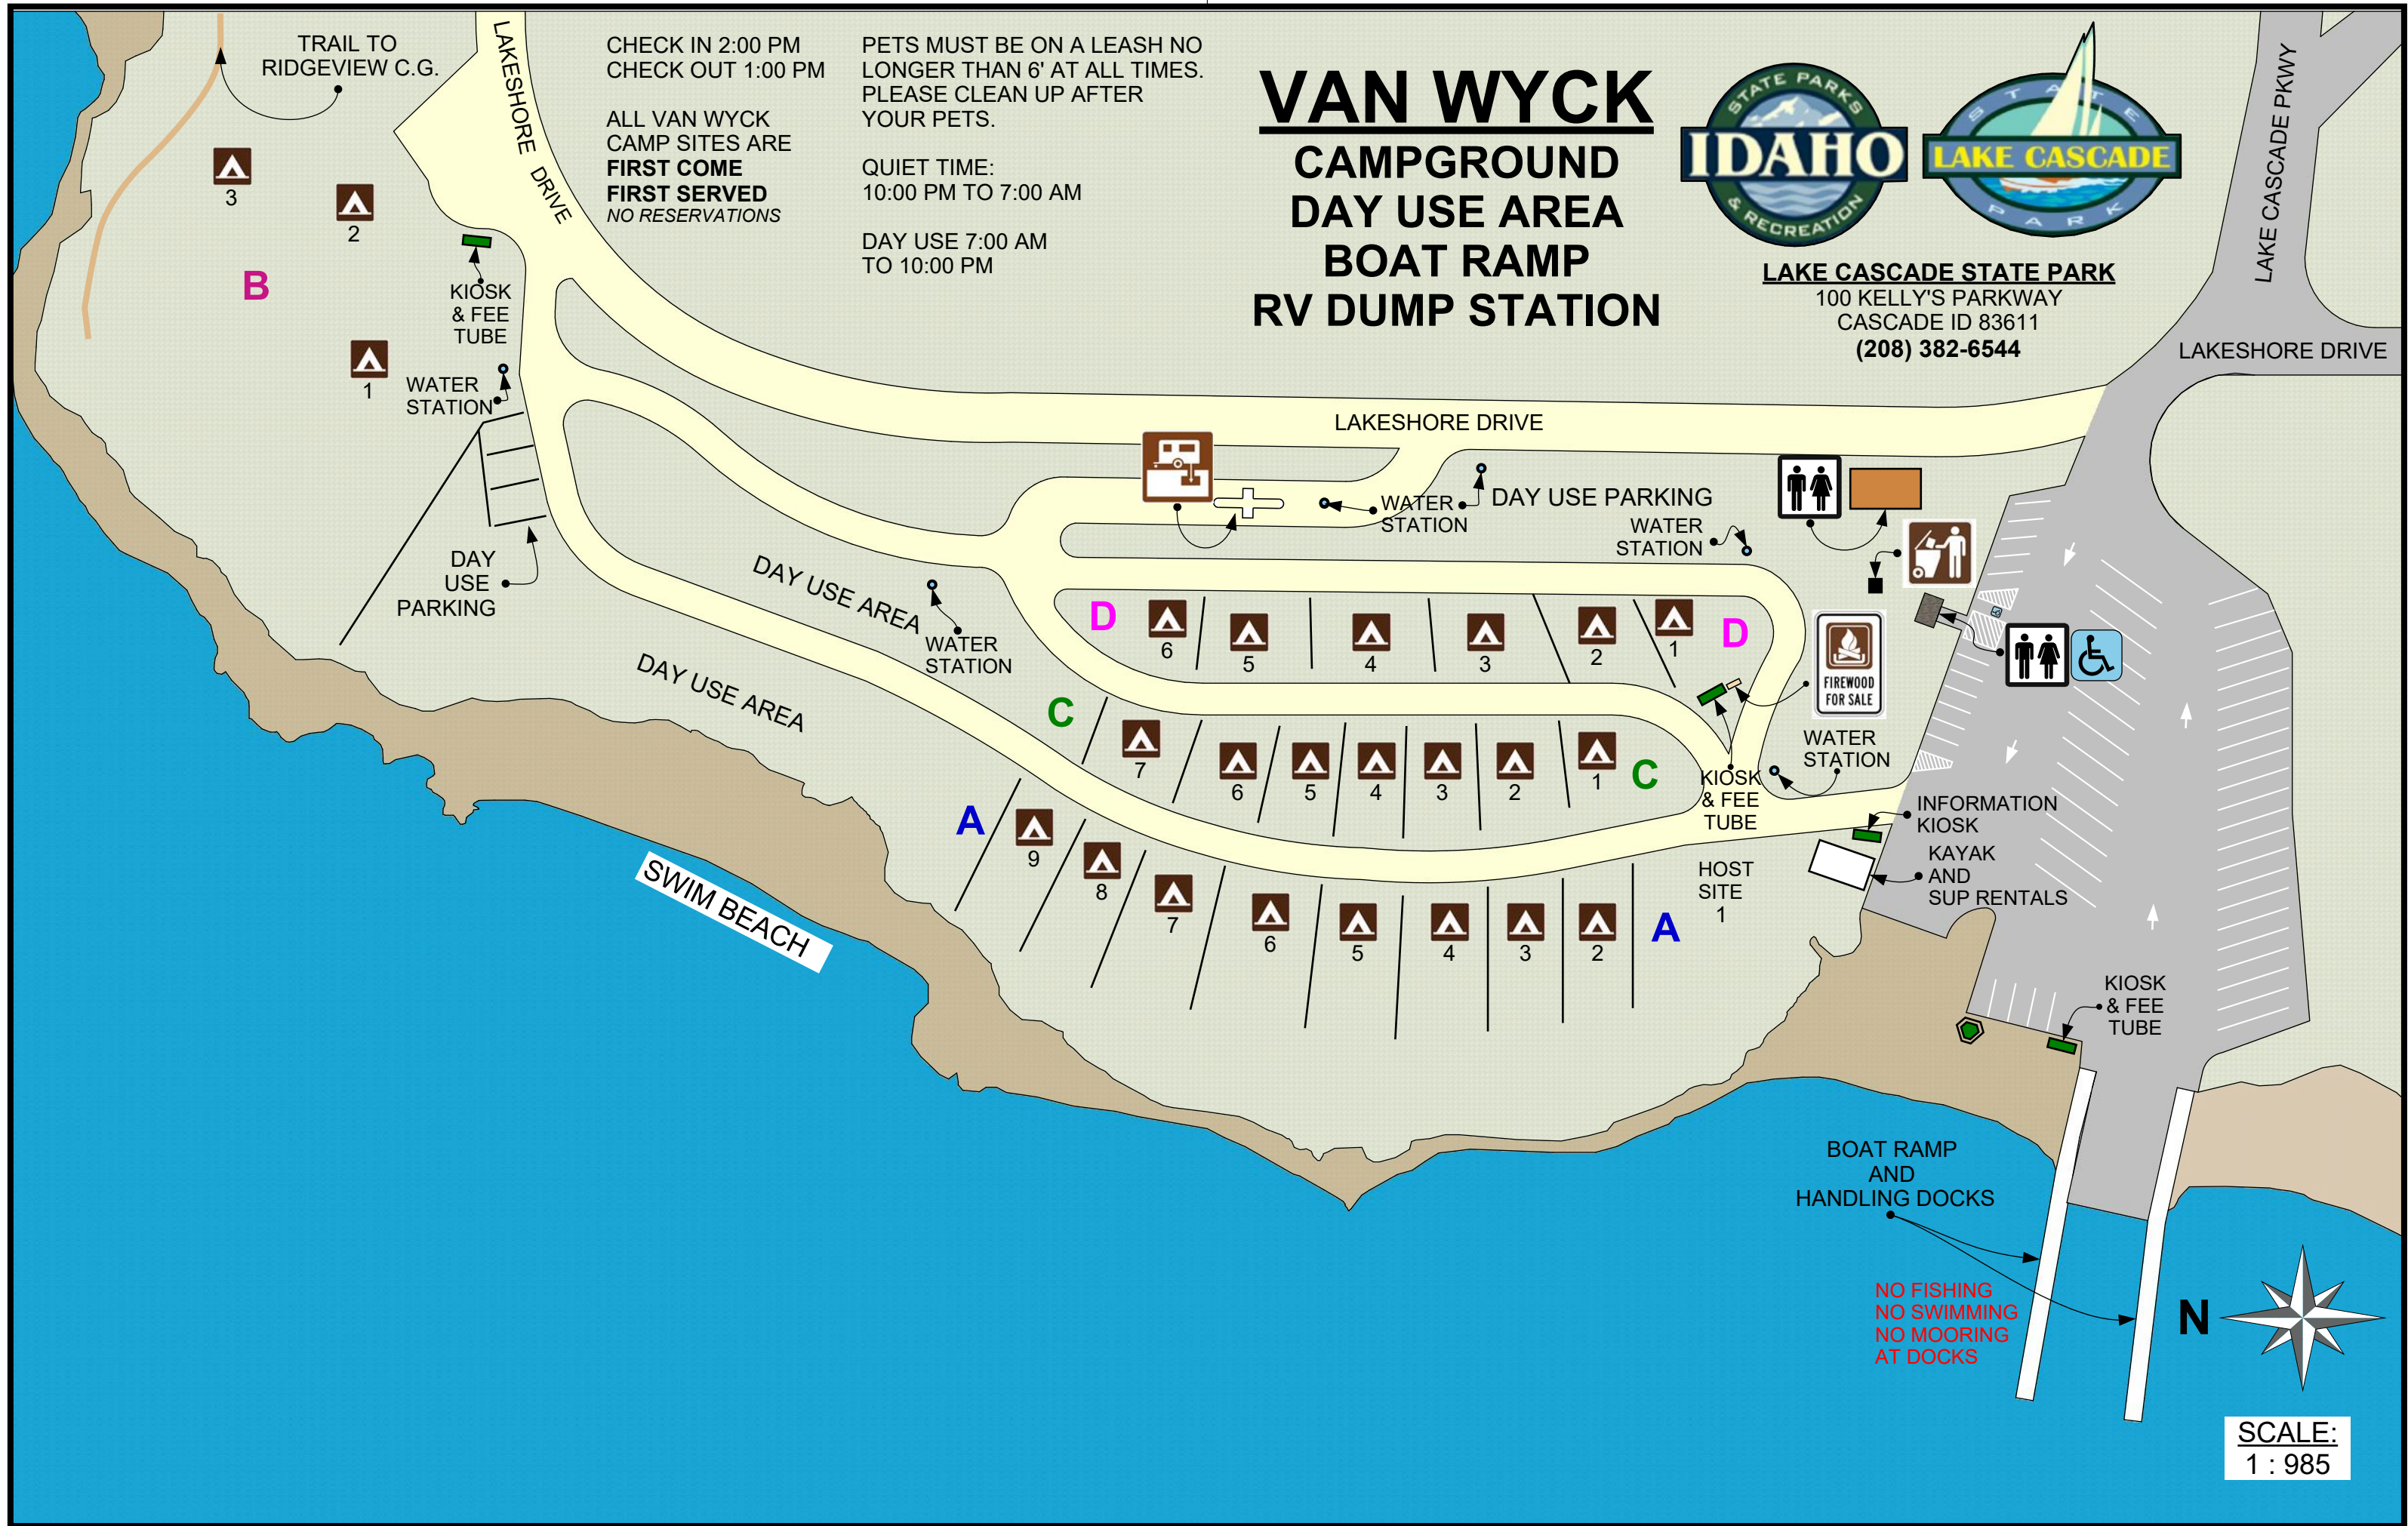

VAN WYCK CAMPGROUND DAY USE AREA BOAT RAMP RV DUMP STATION

LAKE CASCADE STATE PARK
100 KELLY'S PARKWAY
CASCADE ID 83611
(208) 382-6544

CHECK IN 2:00 PM
CHECK OUT 1:00 PM

ALL VAN WYCK
CAMP SITES ARE
**FIRST COME
FIRST SERVED**
NO RESERVATIONS

PETS MUST BE ON A LEASH NO
LONGER THAN 6' AT ALL TIMES.
PLEASE CLEAN UP AFTER
YOUR PETS.

QUIET TIME:
10:00 PM TO 7:00 AM

DAY USE 7:00 AM
TO 10:00 PM

NO FISHING
NO SWIMMING
NO MOORING
AT DOCKS

SCALE:
1 : 985