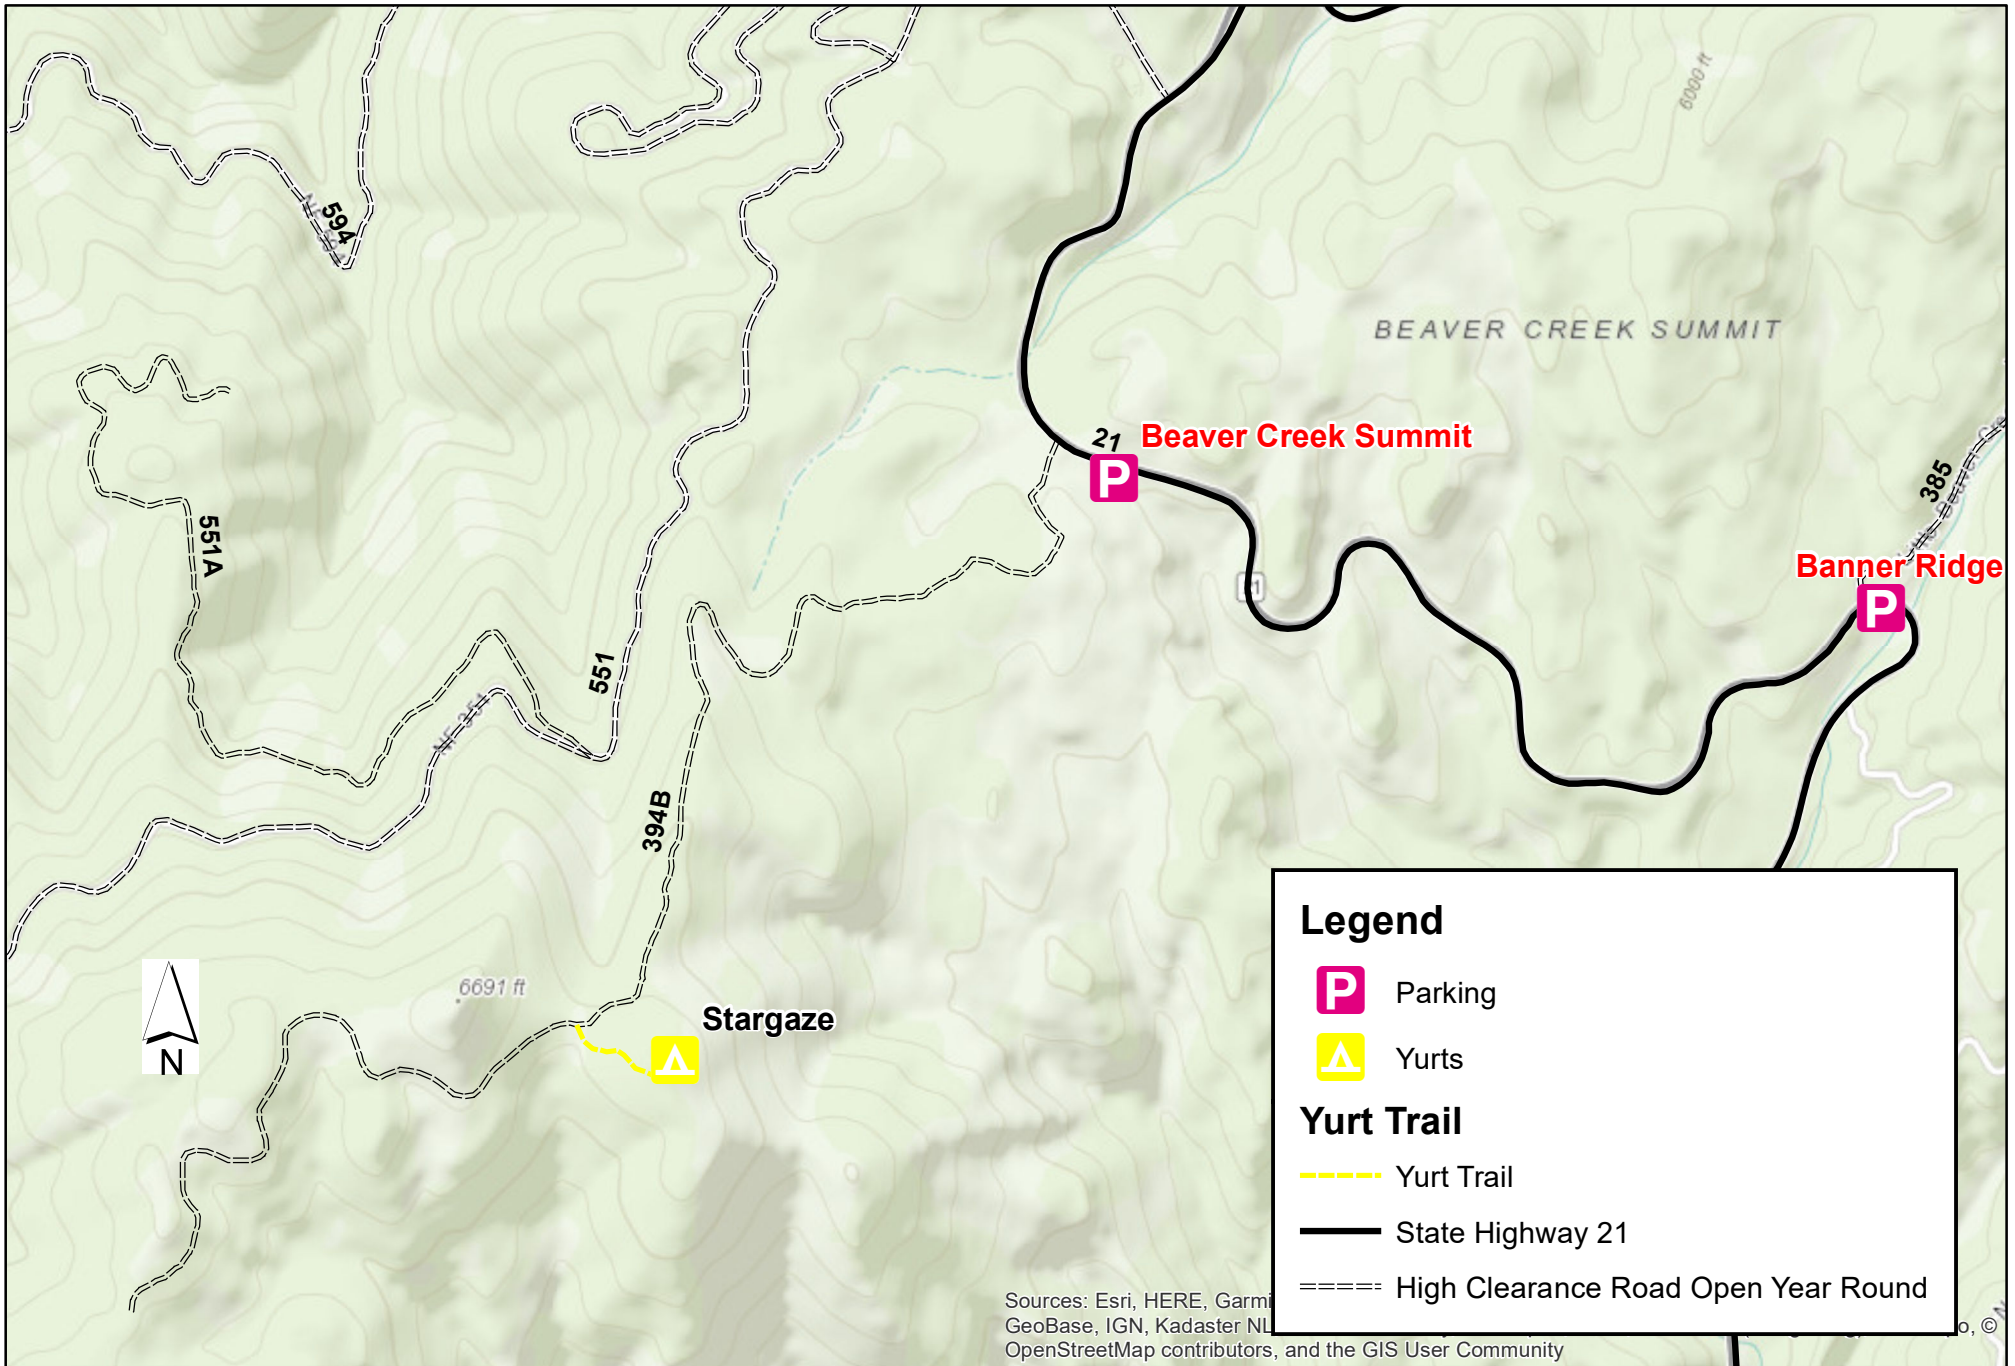

Stargaze Yurt Summer Map

Legend

-  Parking
-  Yurts

Yurt Trail

-  Yurt Trail
-  State Highway 21
-  High Clearance Road Open Year Round

Sources: Esri, HERE, Garmin, GeoBase, IGN, Kadaster NL, OpenStreetMap contributors, and the GIS User Community