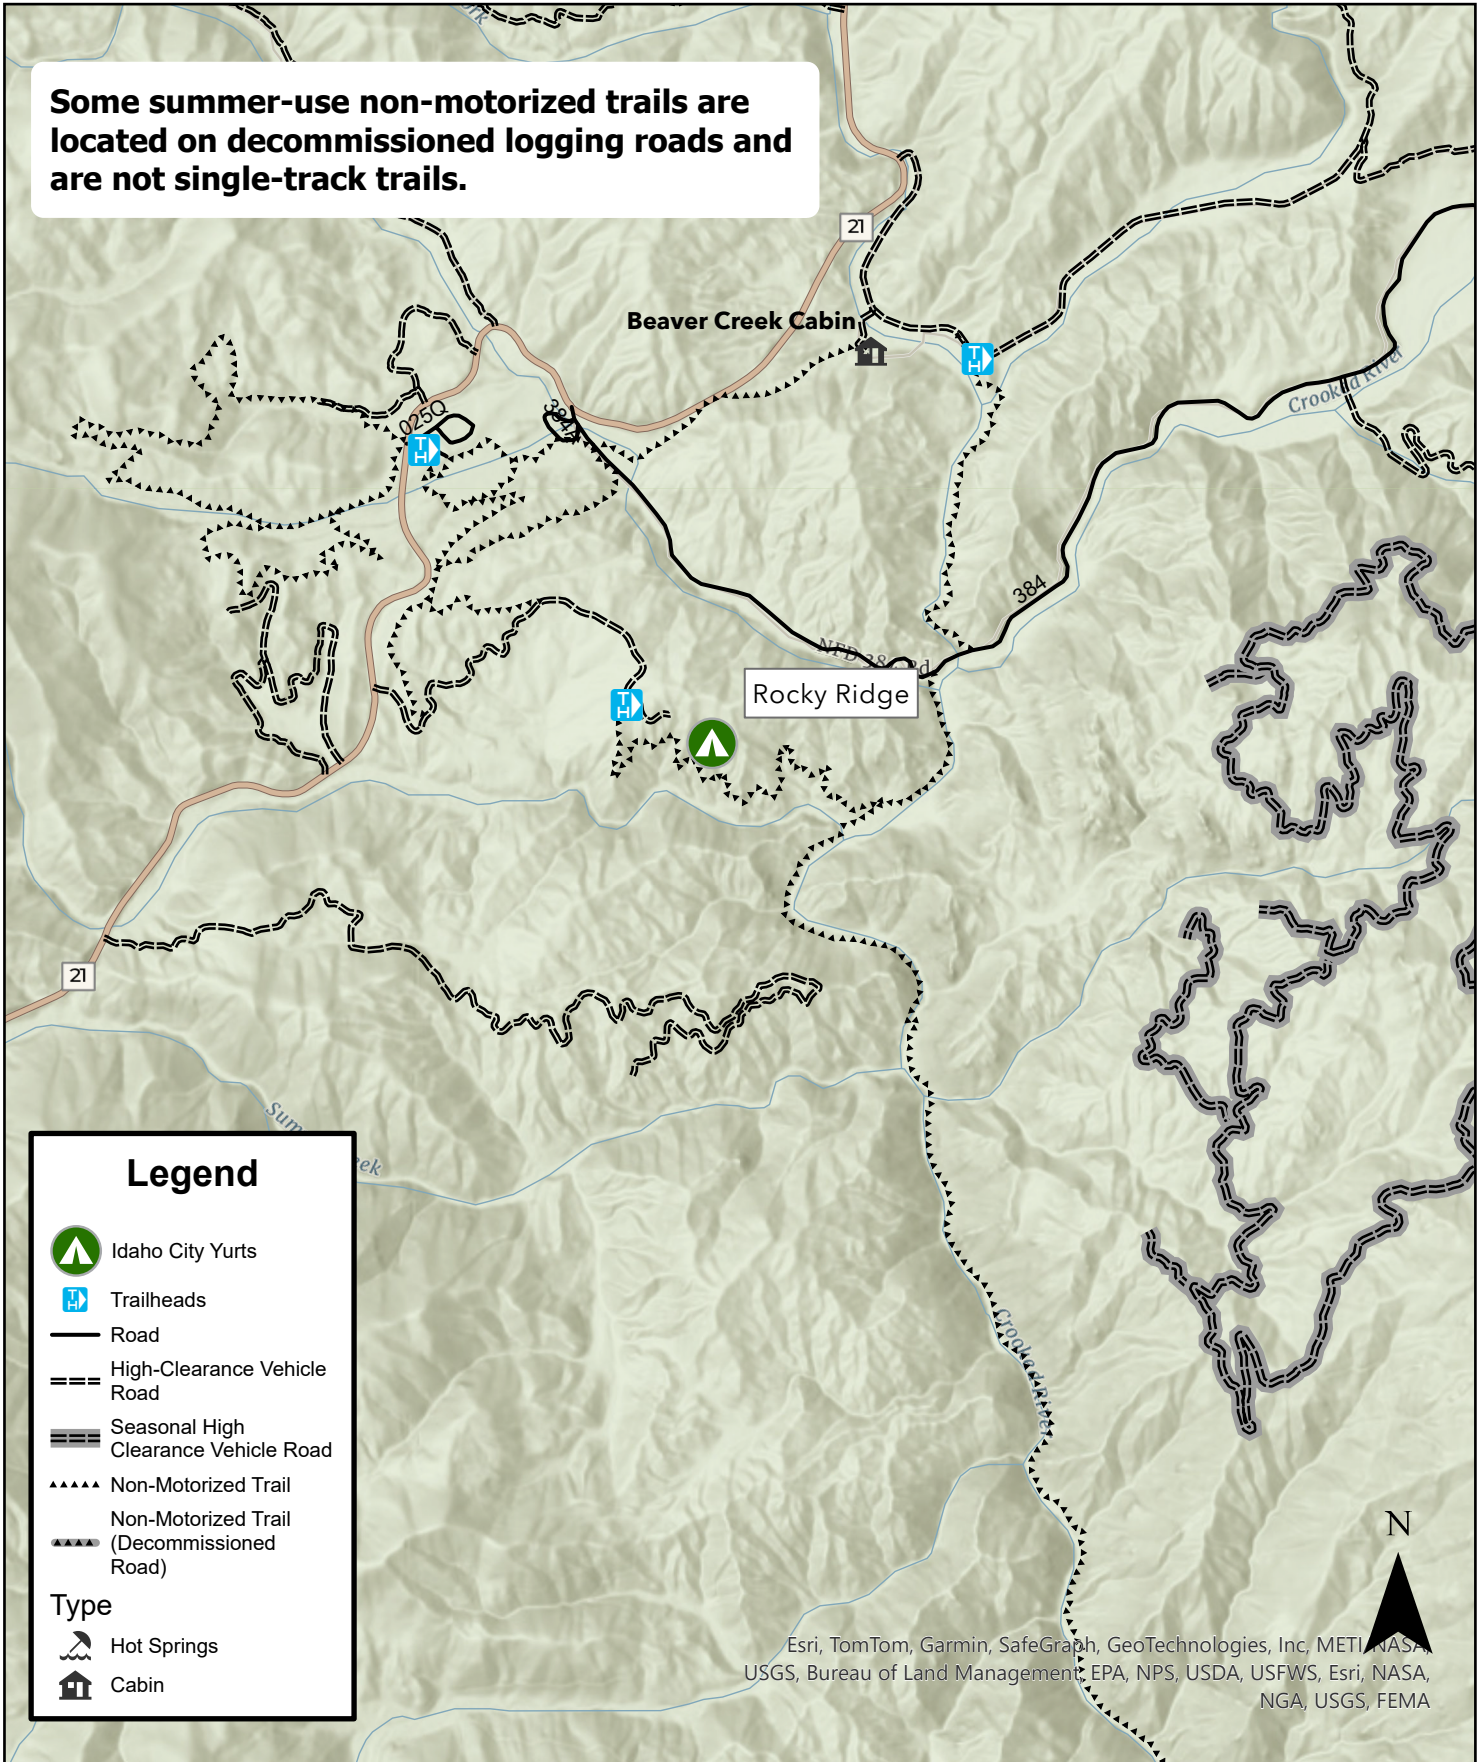

Whoop Um Up Area Summer Map

Some summer-use non-motorized trails are located on decommissioned logging roads and are not single-track trails.

Legend

- Idaho City Yurts
- Trailheads
- Road
- High-Clearance Vehicle Road
- Seasonal High Clearance Vehicle Road
- Non-Motorized Trail
- Non-Motorized Trail (Decommissioned Road)

Type

- Hot Springs
- Cabin

Esri, TomTom, Garmin, SafeGraph, GeoTechnologies, Inc, METI, NASA, USGS, Bureau of Land Management, EPA, NPS, USDA, USFWS, Esri, NASA, NGA, USGS, FEMA

For more information about motorized roads and trails, please see the Boise National Forest Idaho City Ranger District Motor Vehicle Use Map.