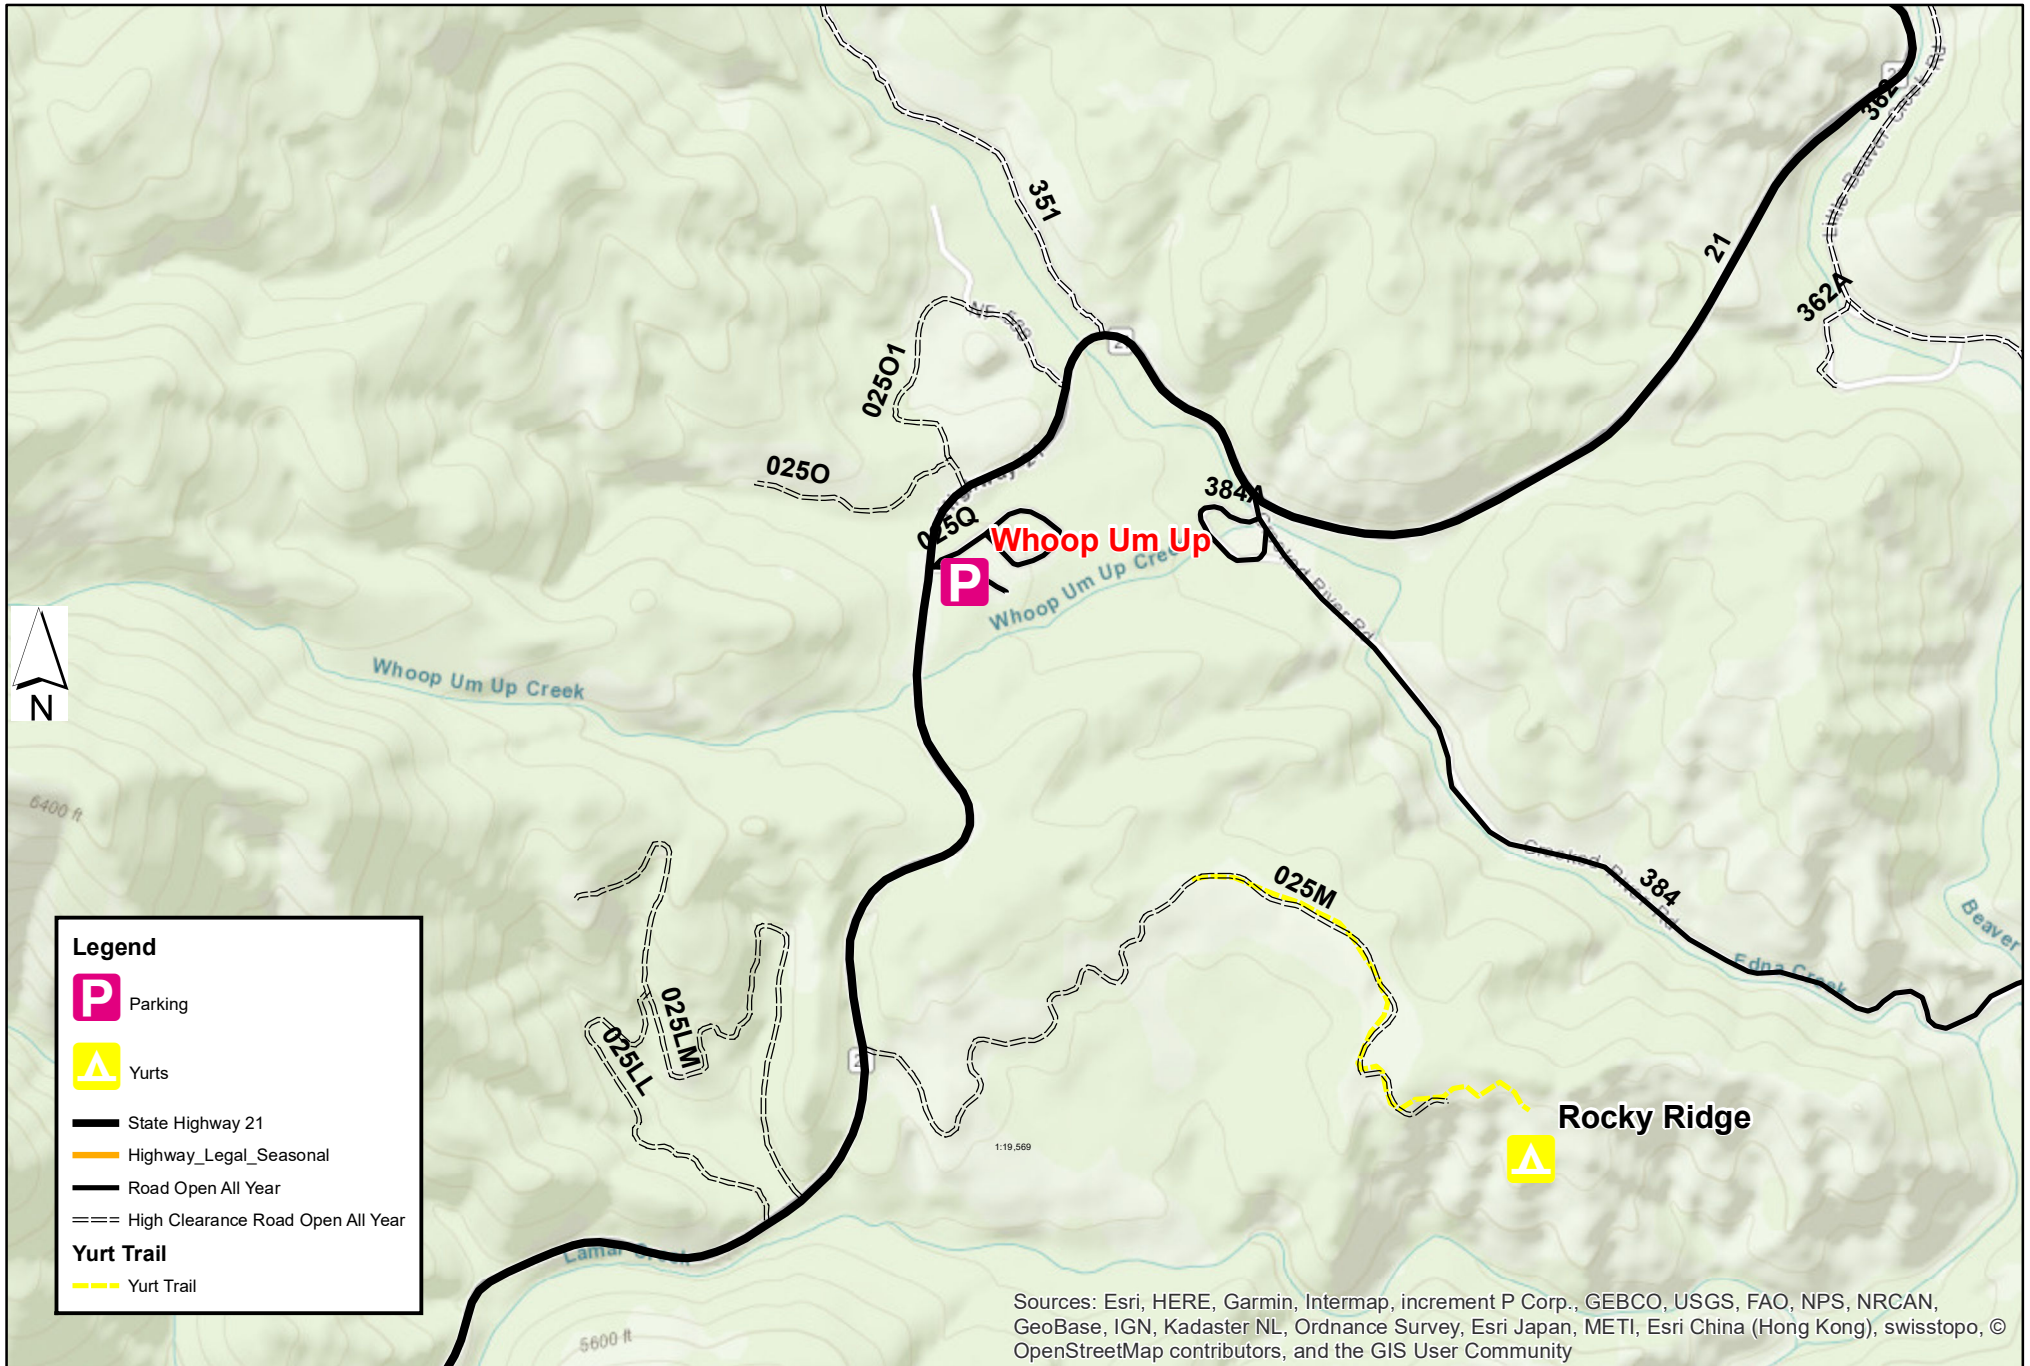

Rocky Ridge Summer Yurt Map

Legend

- Parking
- Yurts
- State Highway 21
- Highway_Legal_Seasonal
- Road Open All Year
- High Clearance Road Open All Year

Yurt Trail

- Yurt Trail

Sources: Esri, HERE, Garmin, Intermap, increment P Corp., GEBCO, USGS, FAO, NPS, NRCAN, GeoBase, IGN, Kadaster NL, Ordnance Survey, Esri Japan, METI, Esri China (Hong Kong), swisstopo, © OpenStreetMap contributors, and the GIS User Community