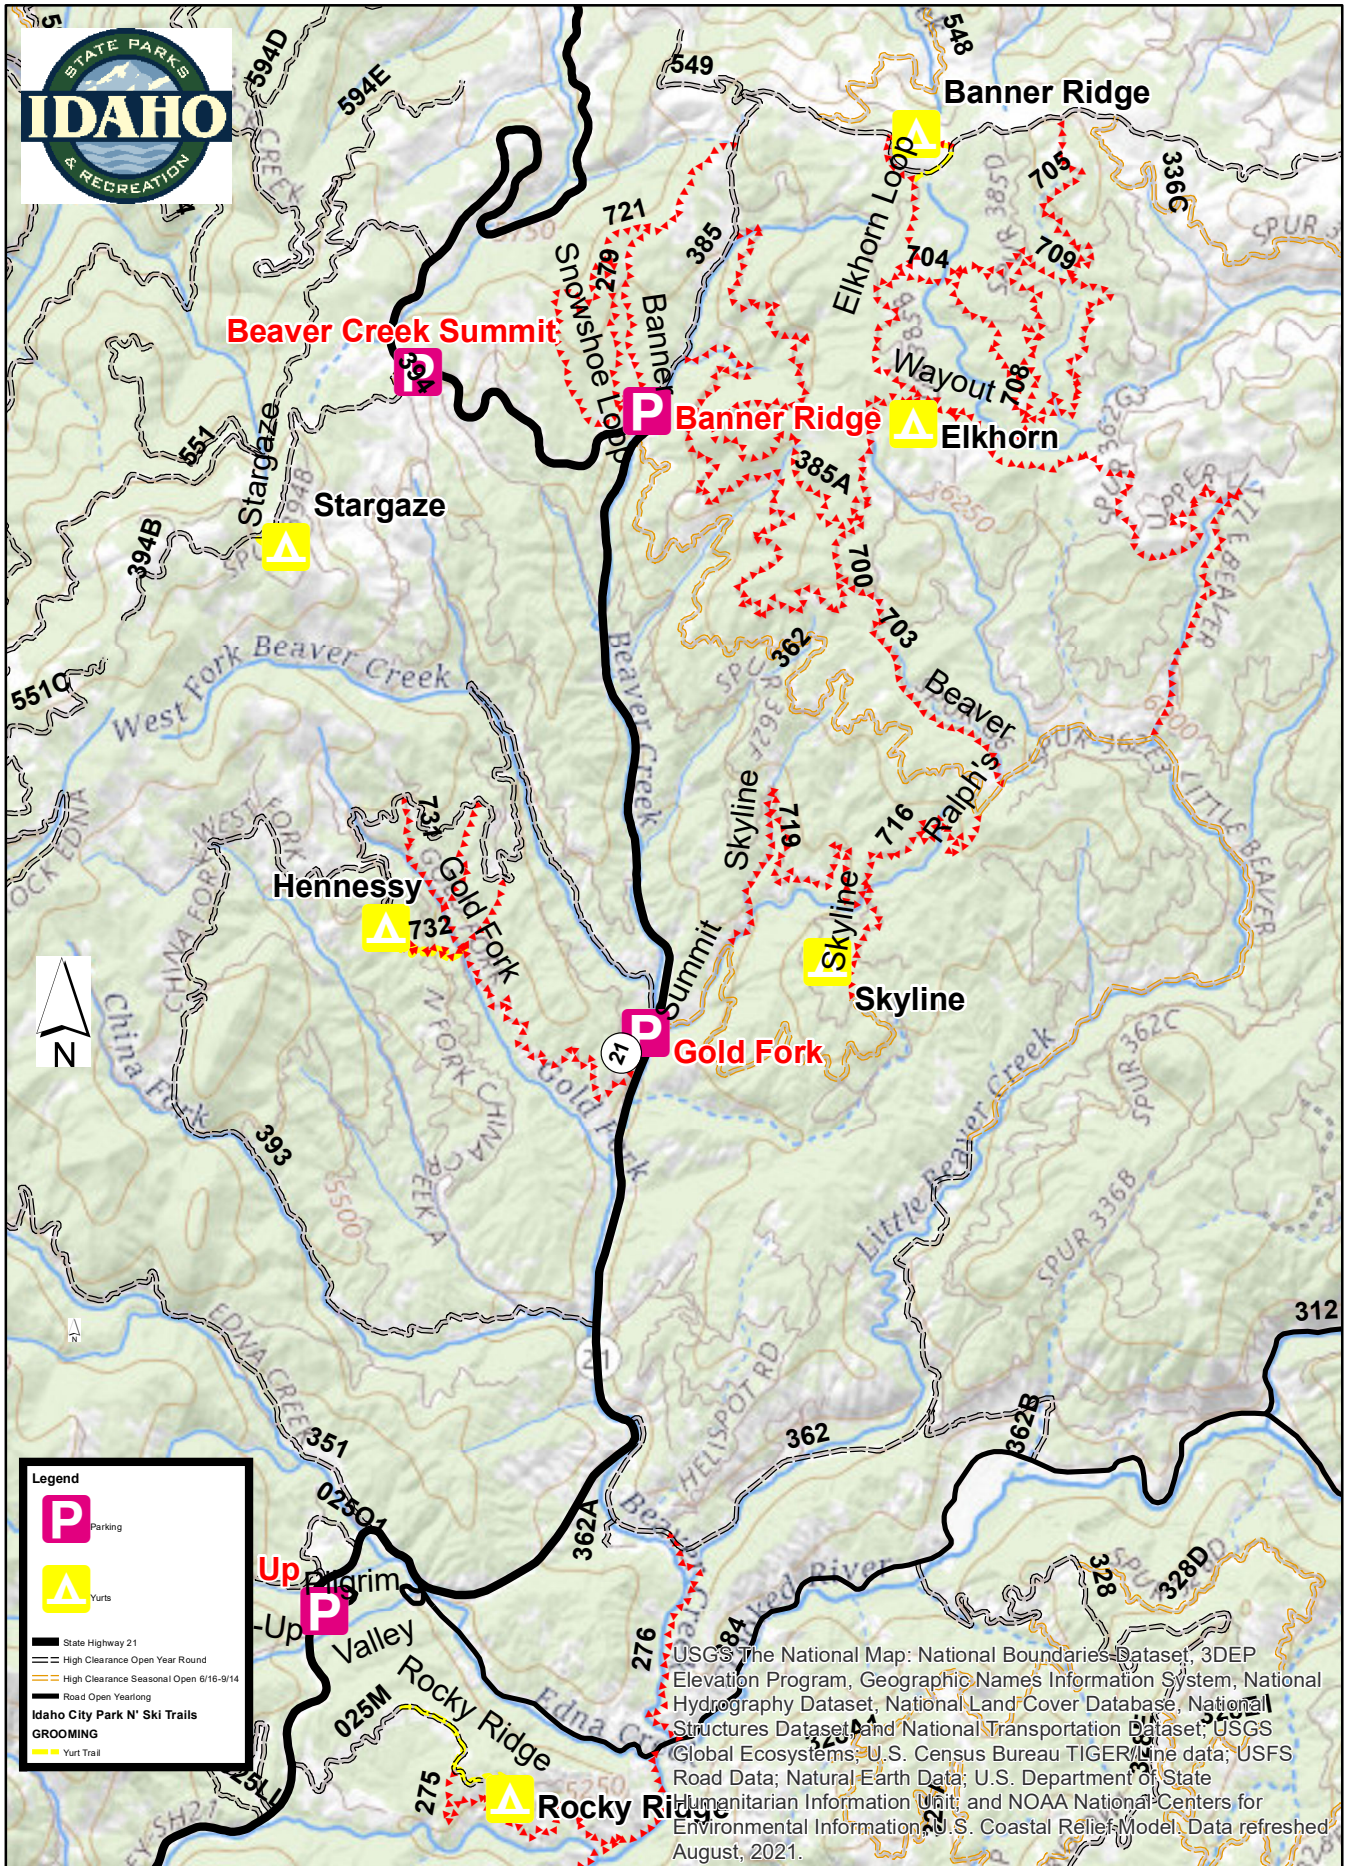

Idaho City Yurts Summer Map

Legend

- Parking
- Yurts
- State Highway 21
- High Clearance Open Year Round
- High Clearance Seasonal Open 6/16-9/14
- Road Open Yearlong
- Idaho City Park N' Ski Trails
- GROOMING
- Yurt Trail

USGS The National Map: National Boundaries Dataset, 3DEP Elevation Program, Geographic Names Information System, National Hydrography Dataset, National Land Cover Database, National Structures Dataset and National Transportation Dataset; USGS Global Ecosystems; U.S. Census Bureau TIGER/Line data; USFS Road Data; Natural Earth Data; U.S. Department of State Humanitarian Information Unit; and NOAA National Centers for Environmental Information; U.S. Coastal Relief Model. Data refreshed August, 2021.