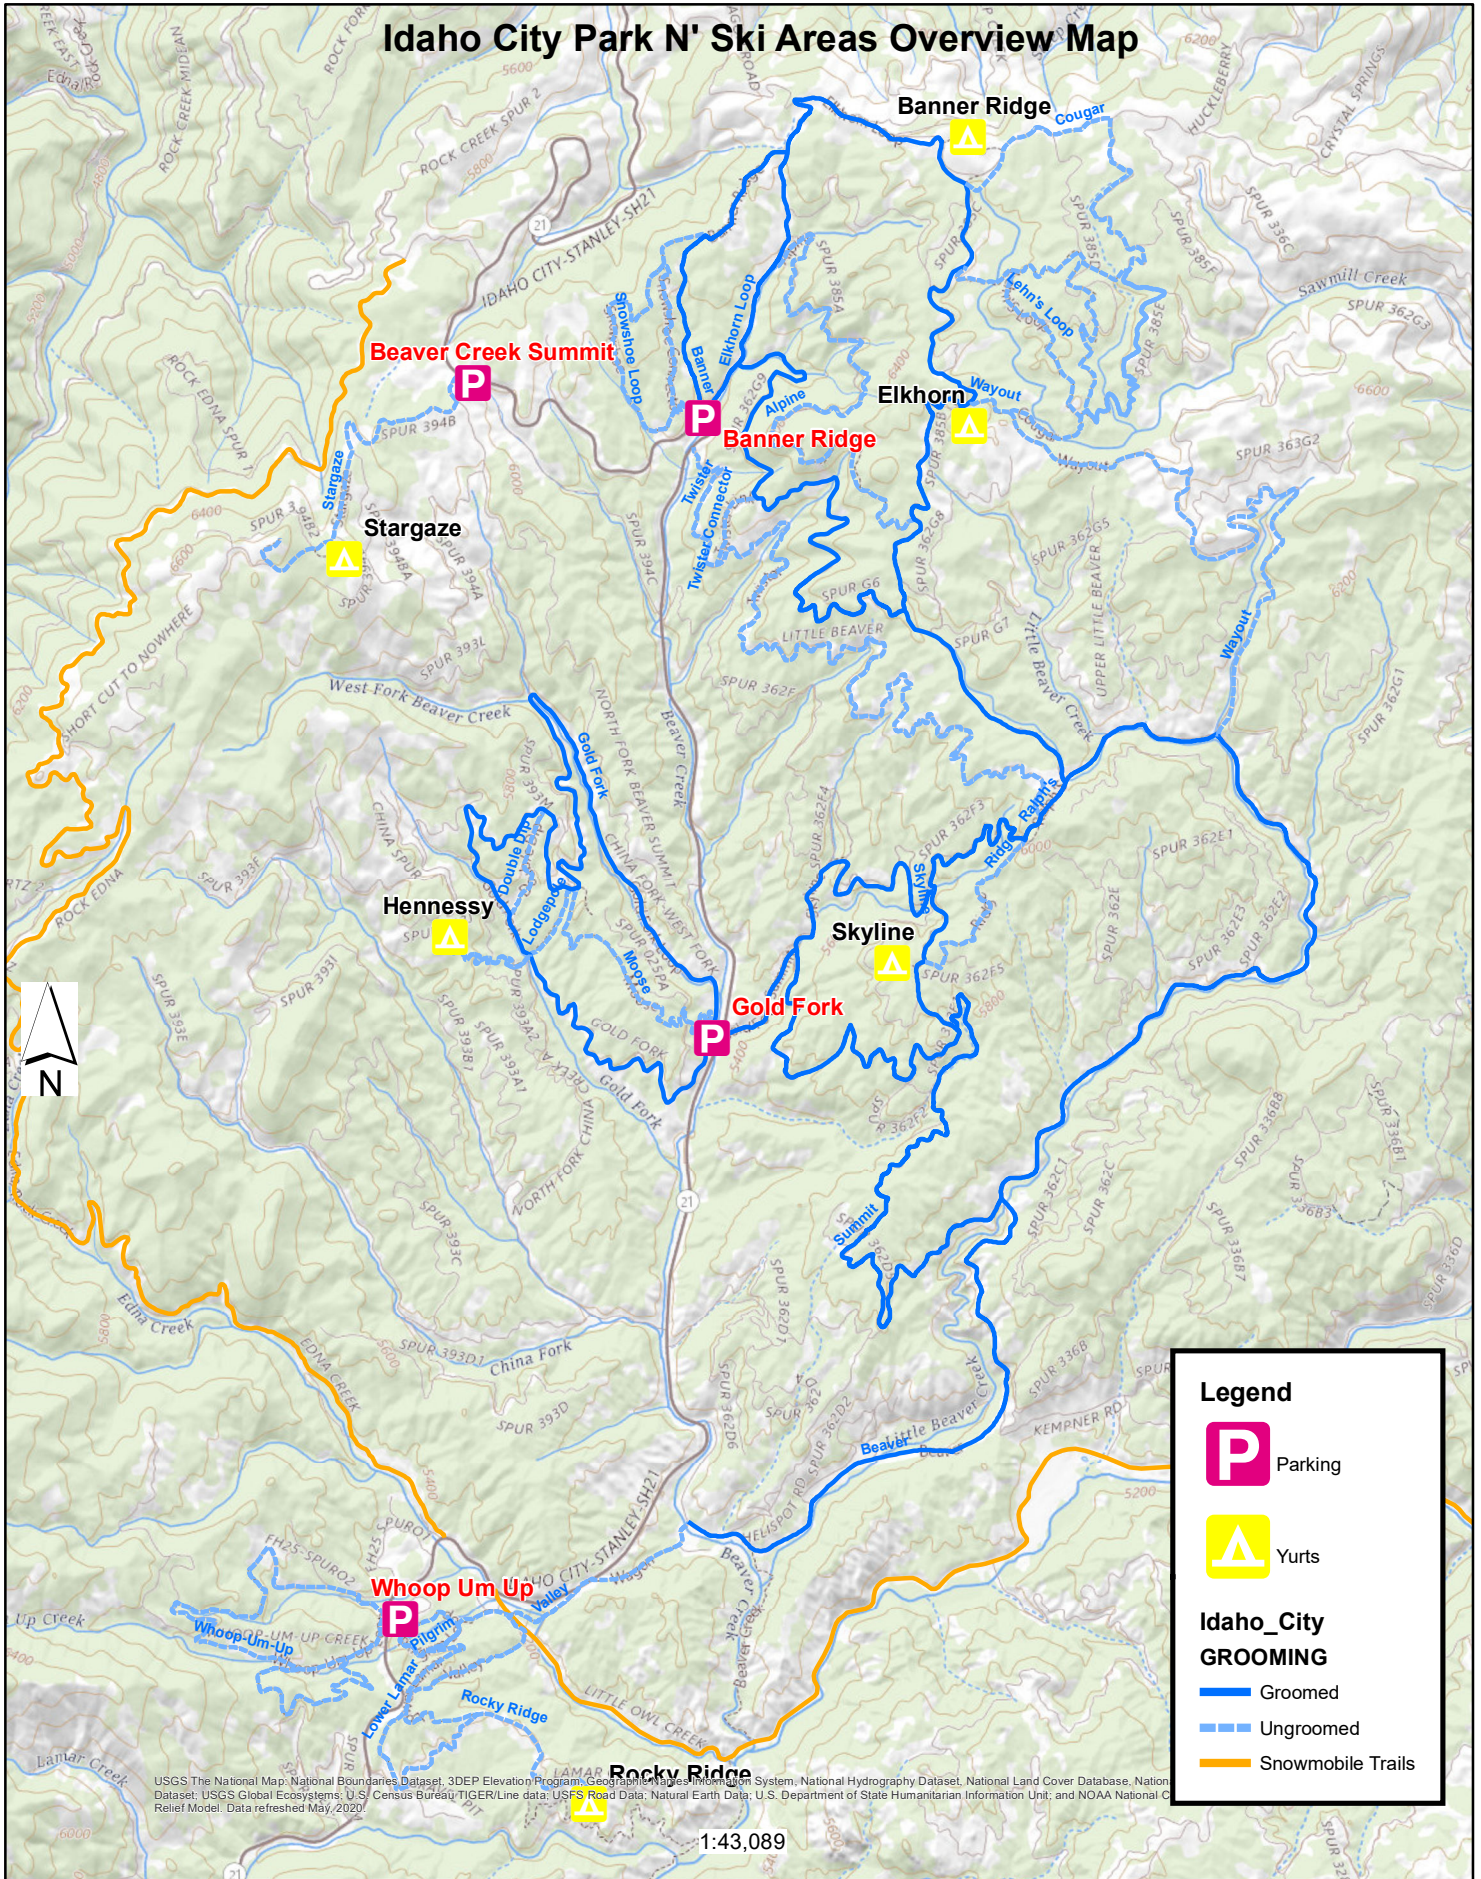

Idaho City Park N' Ski Areas Overview Map

Legend

- Parking
- Yurts

Idaho_City GROOMING

- Groomed
- Ungroomed
- Snowmobile Trails

1:43,089