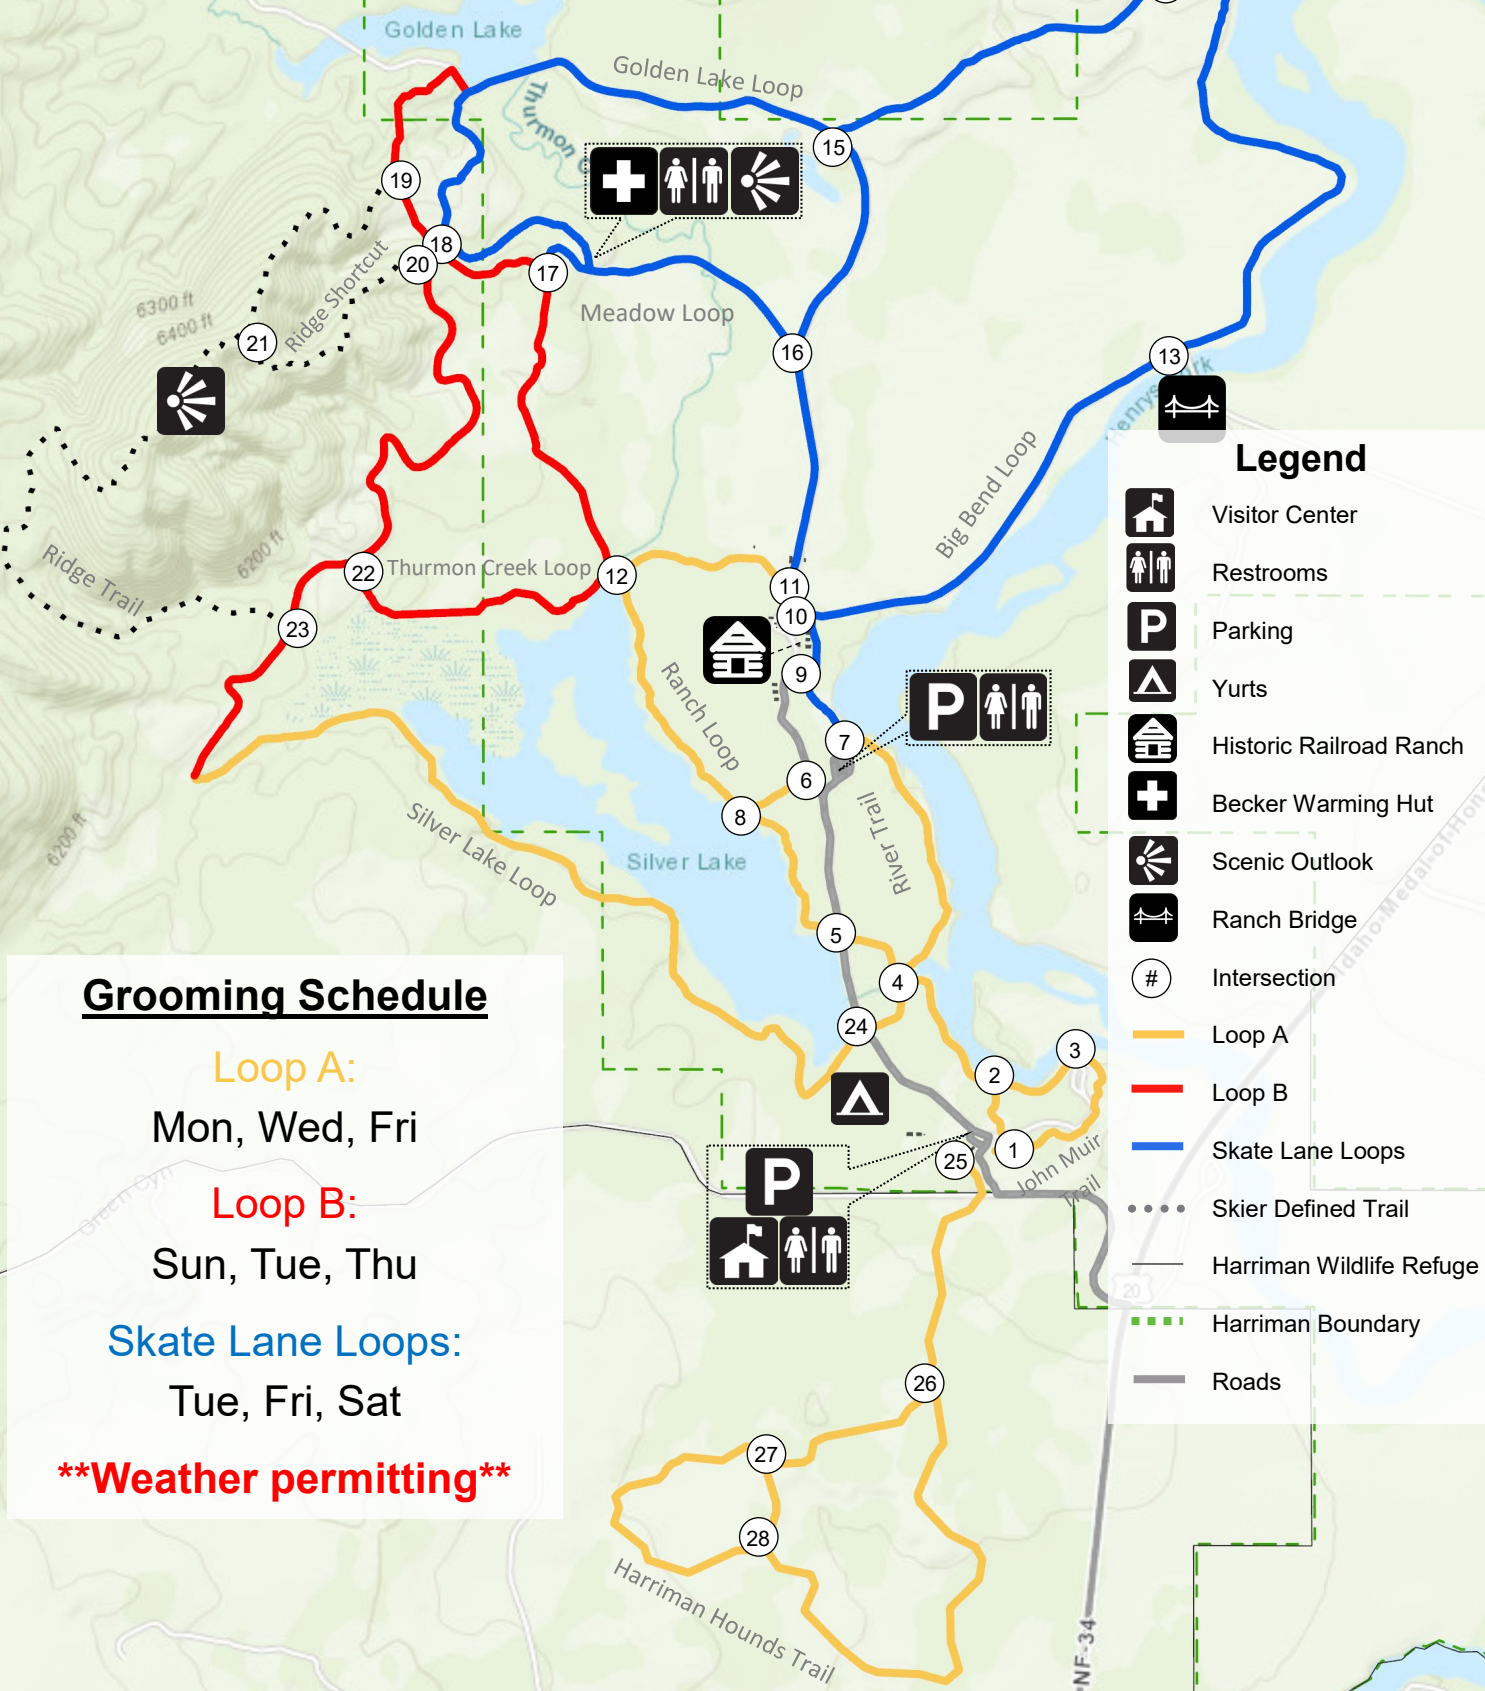

# Harriman State Park Winter Grooming Schedule

### Legend

- Visitor Center
- Restrooms
- Parking
- Yurts
- Historic Railroad Ranch
- Becker Warming Hut
- Scenic Outlook
- Ranch Bridge
- Intersection
- Loop A
- Loop B
- Skate Lane Loops
- Skier Defined Trail
- Harriman Wildlife Refuge
- Harriman Boundary
- Roads

### Grooming Schedule

**Loop A:**

Mon, Wed, Fri

**Loop B:**

Sun, Tue, Thu

**Skate Lane Loops:**

Tue, Fri, Sat

**\*\*Weather permitting\*\***