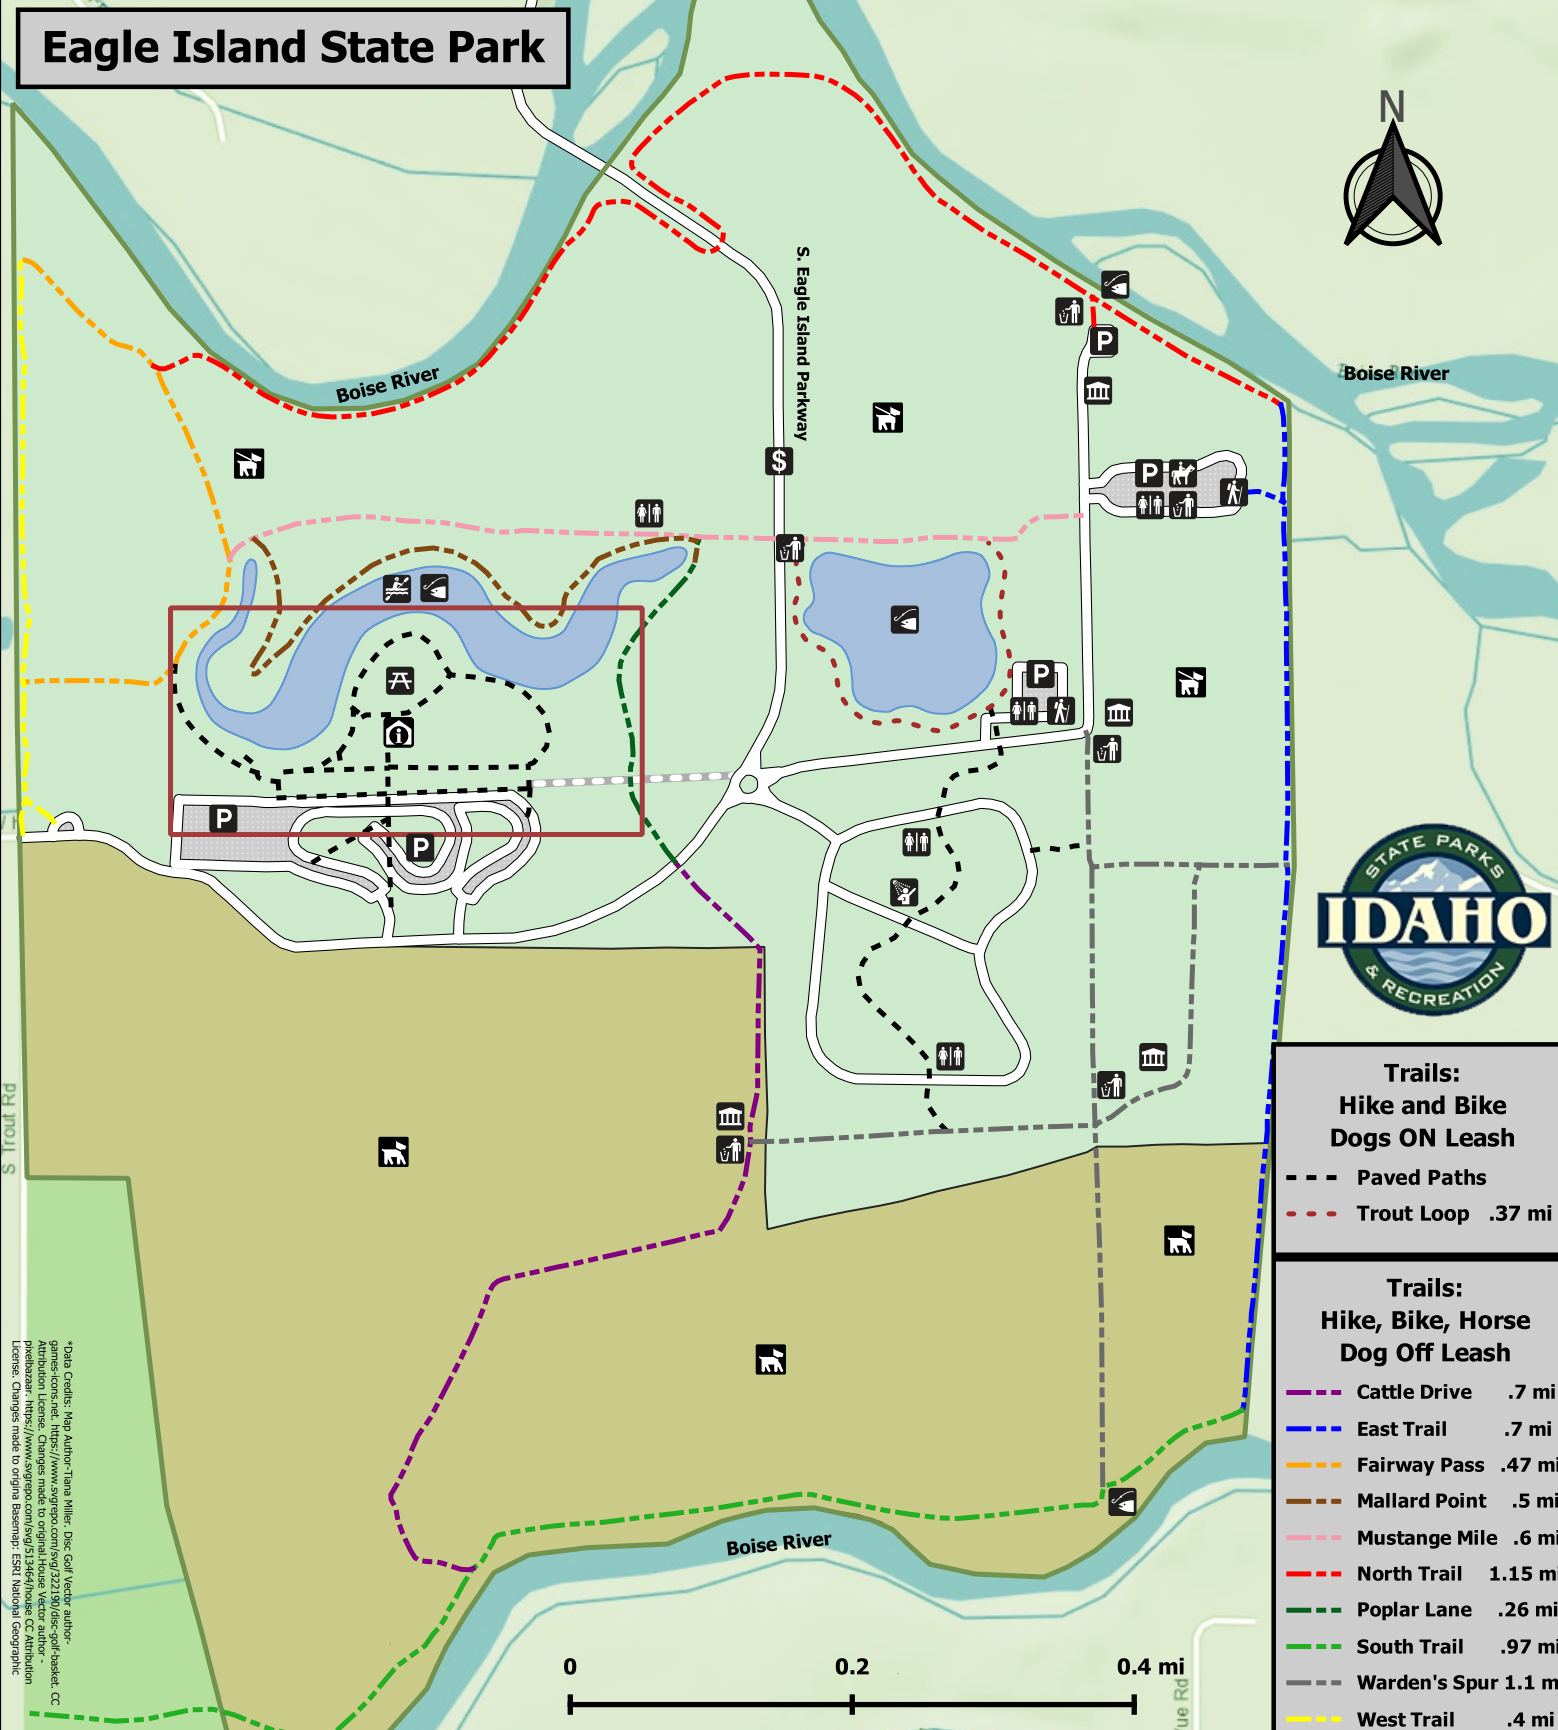

Eagle Island State Park

Trails:
Hike and Bike
Dogs ON Leash

- - - Paved Paths
- - - Trout Loop .37 mi

Trails:
Hike, Bike, Horse
Dog Off Leash

- - - Cattle Drive .7 mi
- - - East Trail .7 mi
- - - Fairway Pass .47 mi
- - - Mallard Point .5 mi
- - - Mustange Mile .6 mi
- - - North Trail 1.15 mi
- - - Poplar Lane .26 mi
- - - South Trail .97 mi
- - - Warden's Spur 1.1 mi
- - - West Trail .4 mi