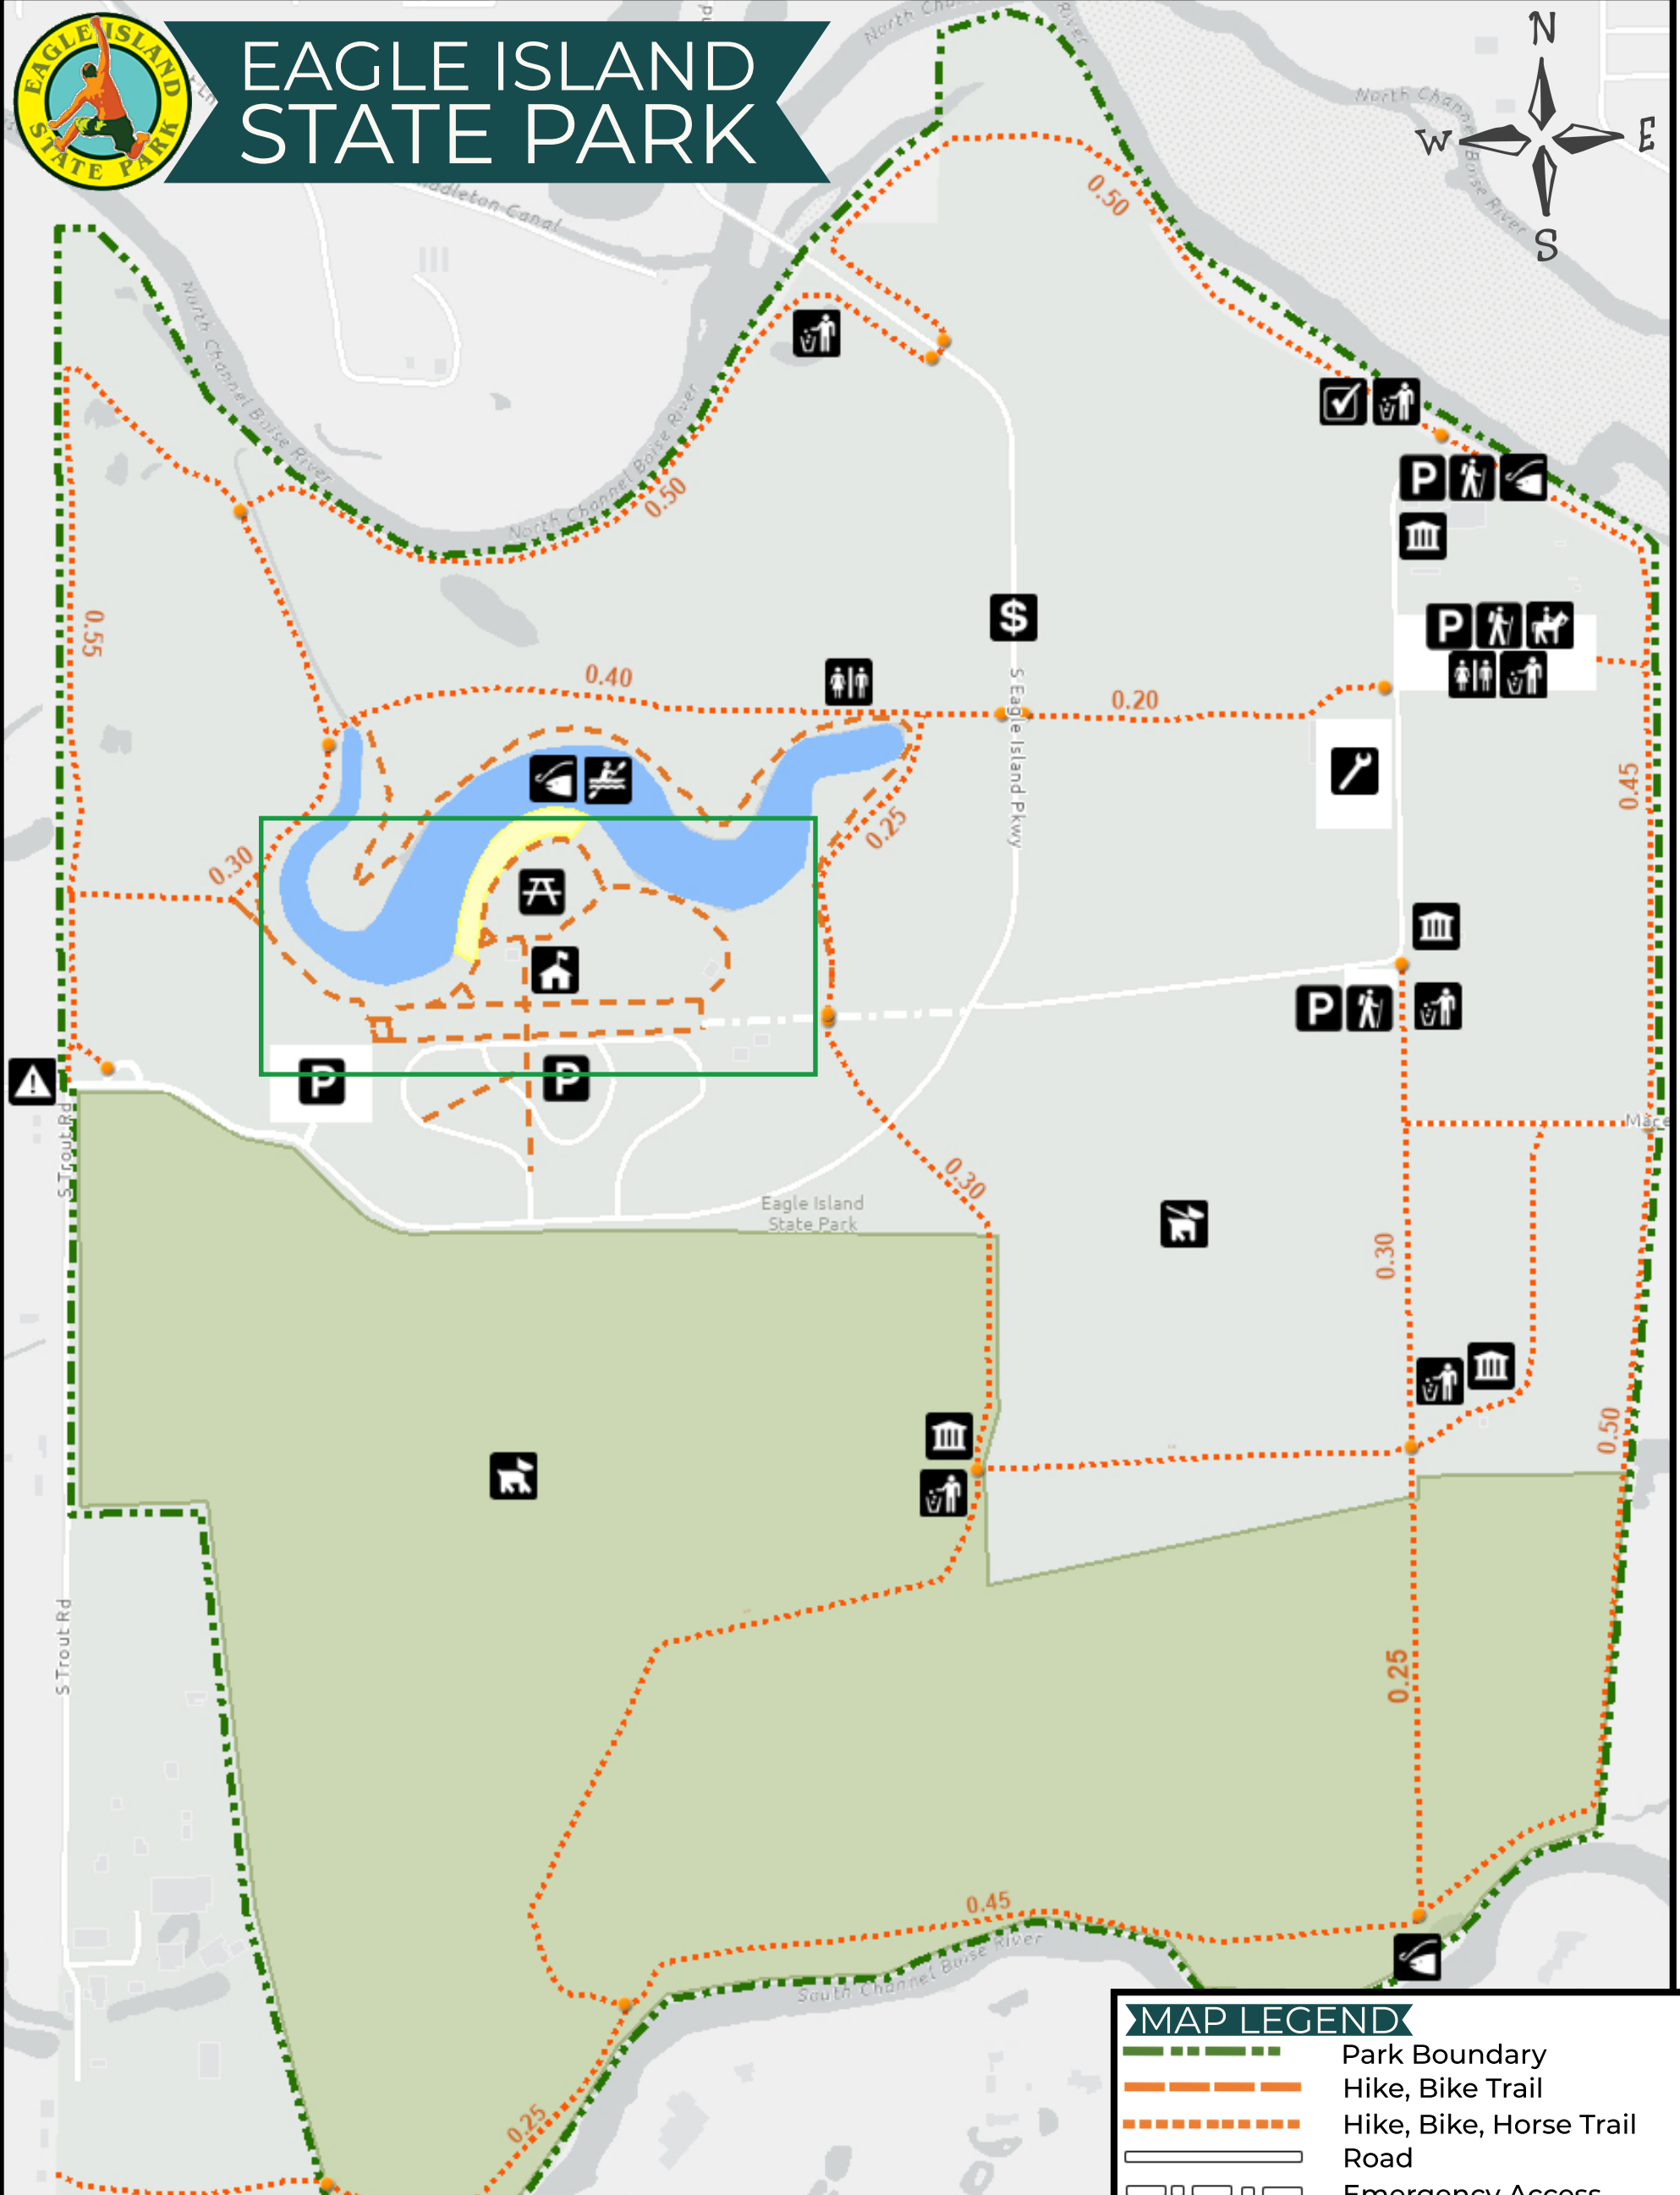

EAGLE ISLAND STATE PARK

RECREATION AREA

MAP LEGEND	
	Park Boundary
	Hike, Bike Trail
	Hike, Bike, Horse Trail
	Road
	Emergency Access
	On-Leash Area
	Off-Leash Area
	Parking
	Visitor Center
	Fee Station
	Shelter
	Trailhead
	Restroom
	Trailer Parking
	Picnic Area
	Waste Bin
	Beach Access
	Emergency Access
	Disc Golf
	Historical Building
	Fishing Access
	Vendor
	Non-Motorized Access