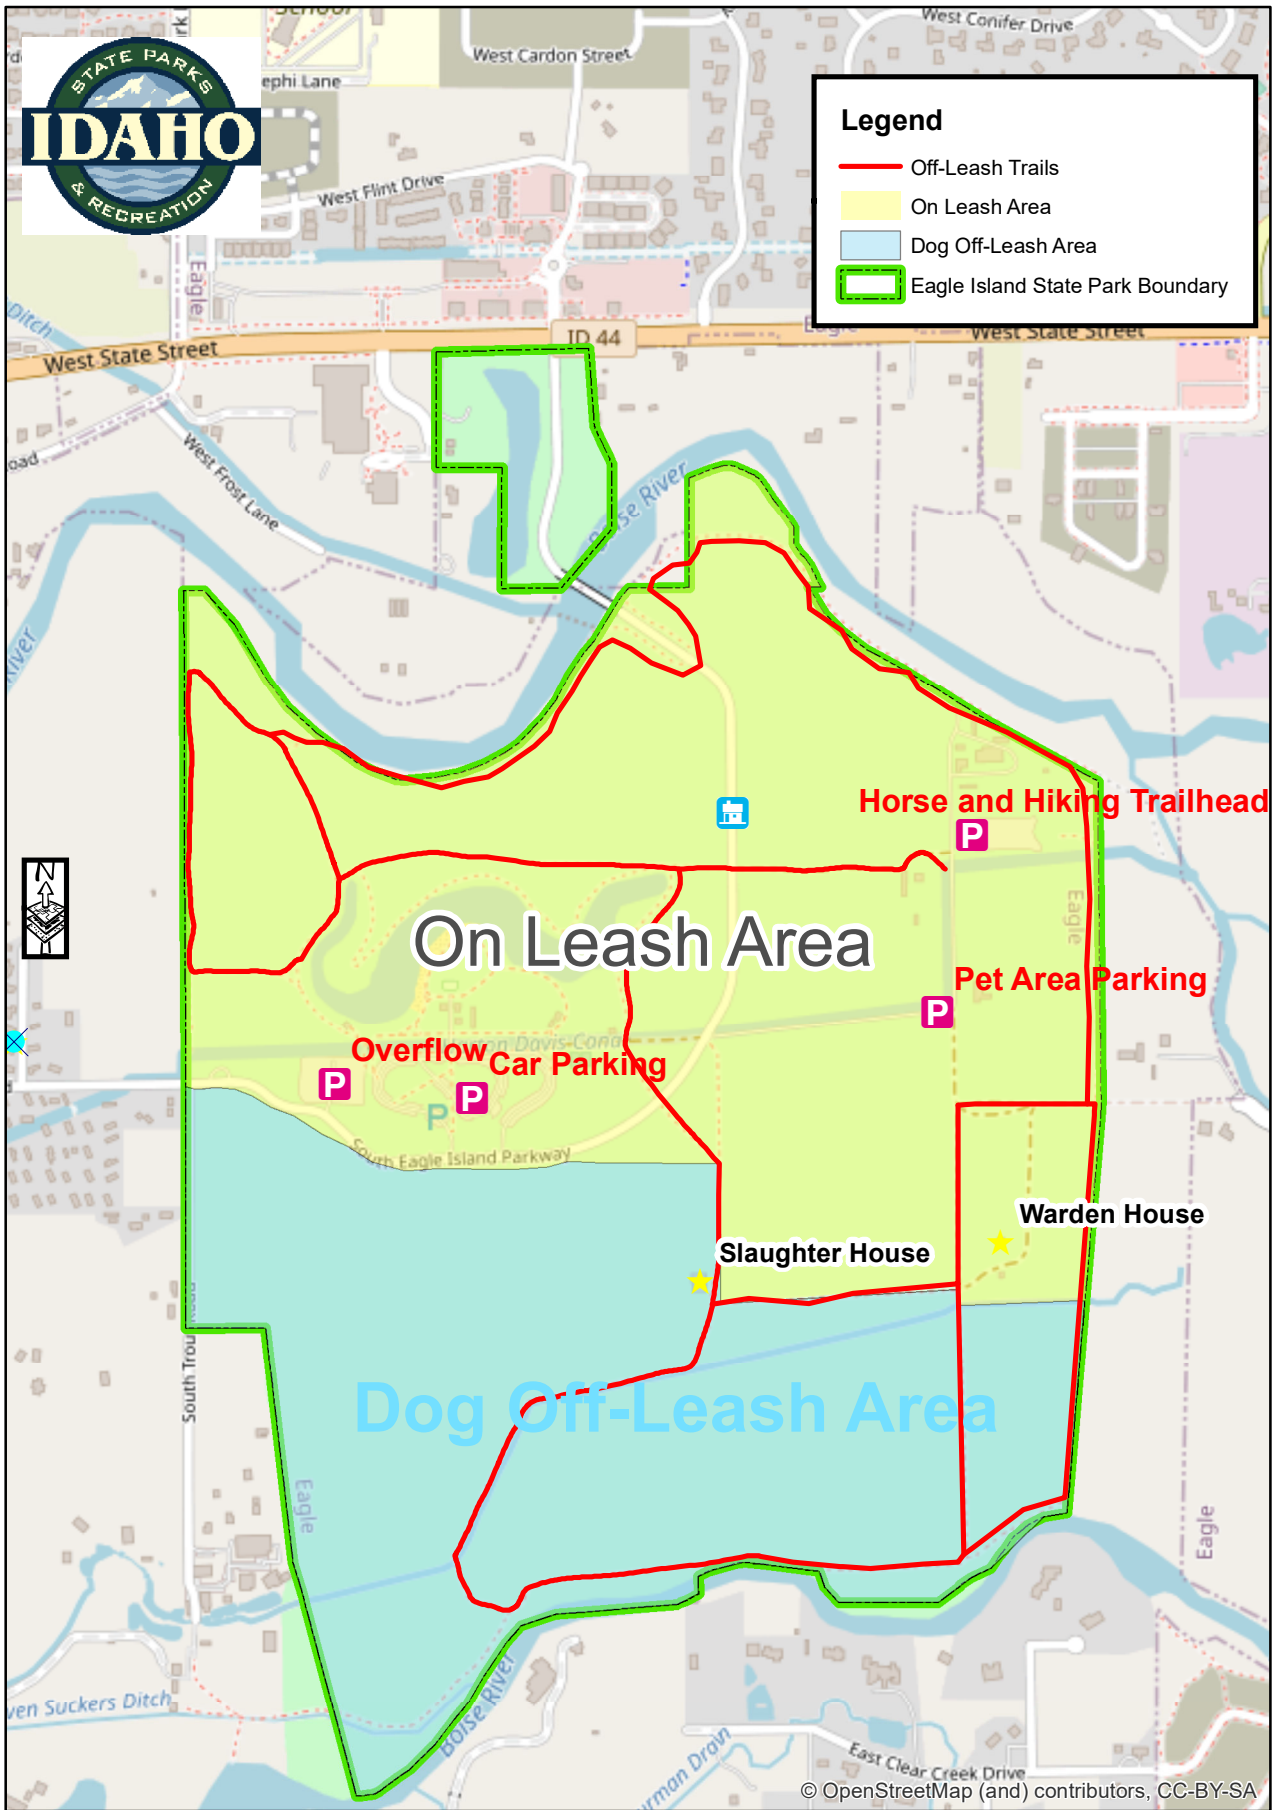

Eagle Island State Park Off-Leash Map

1:16,601