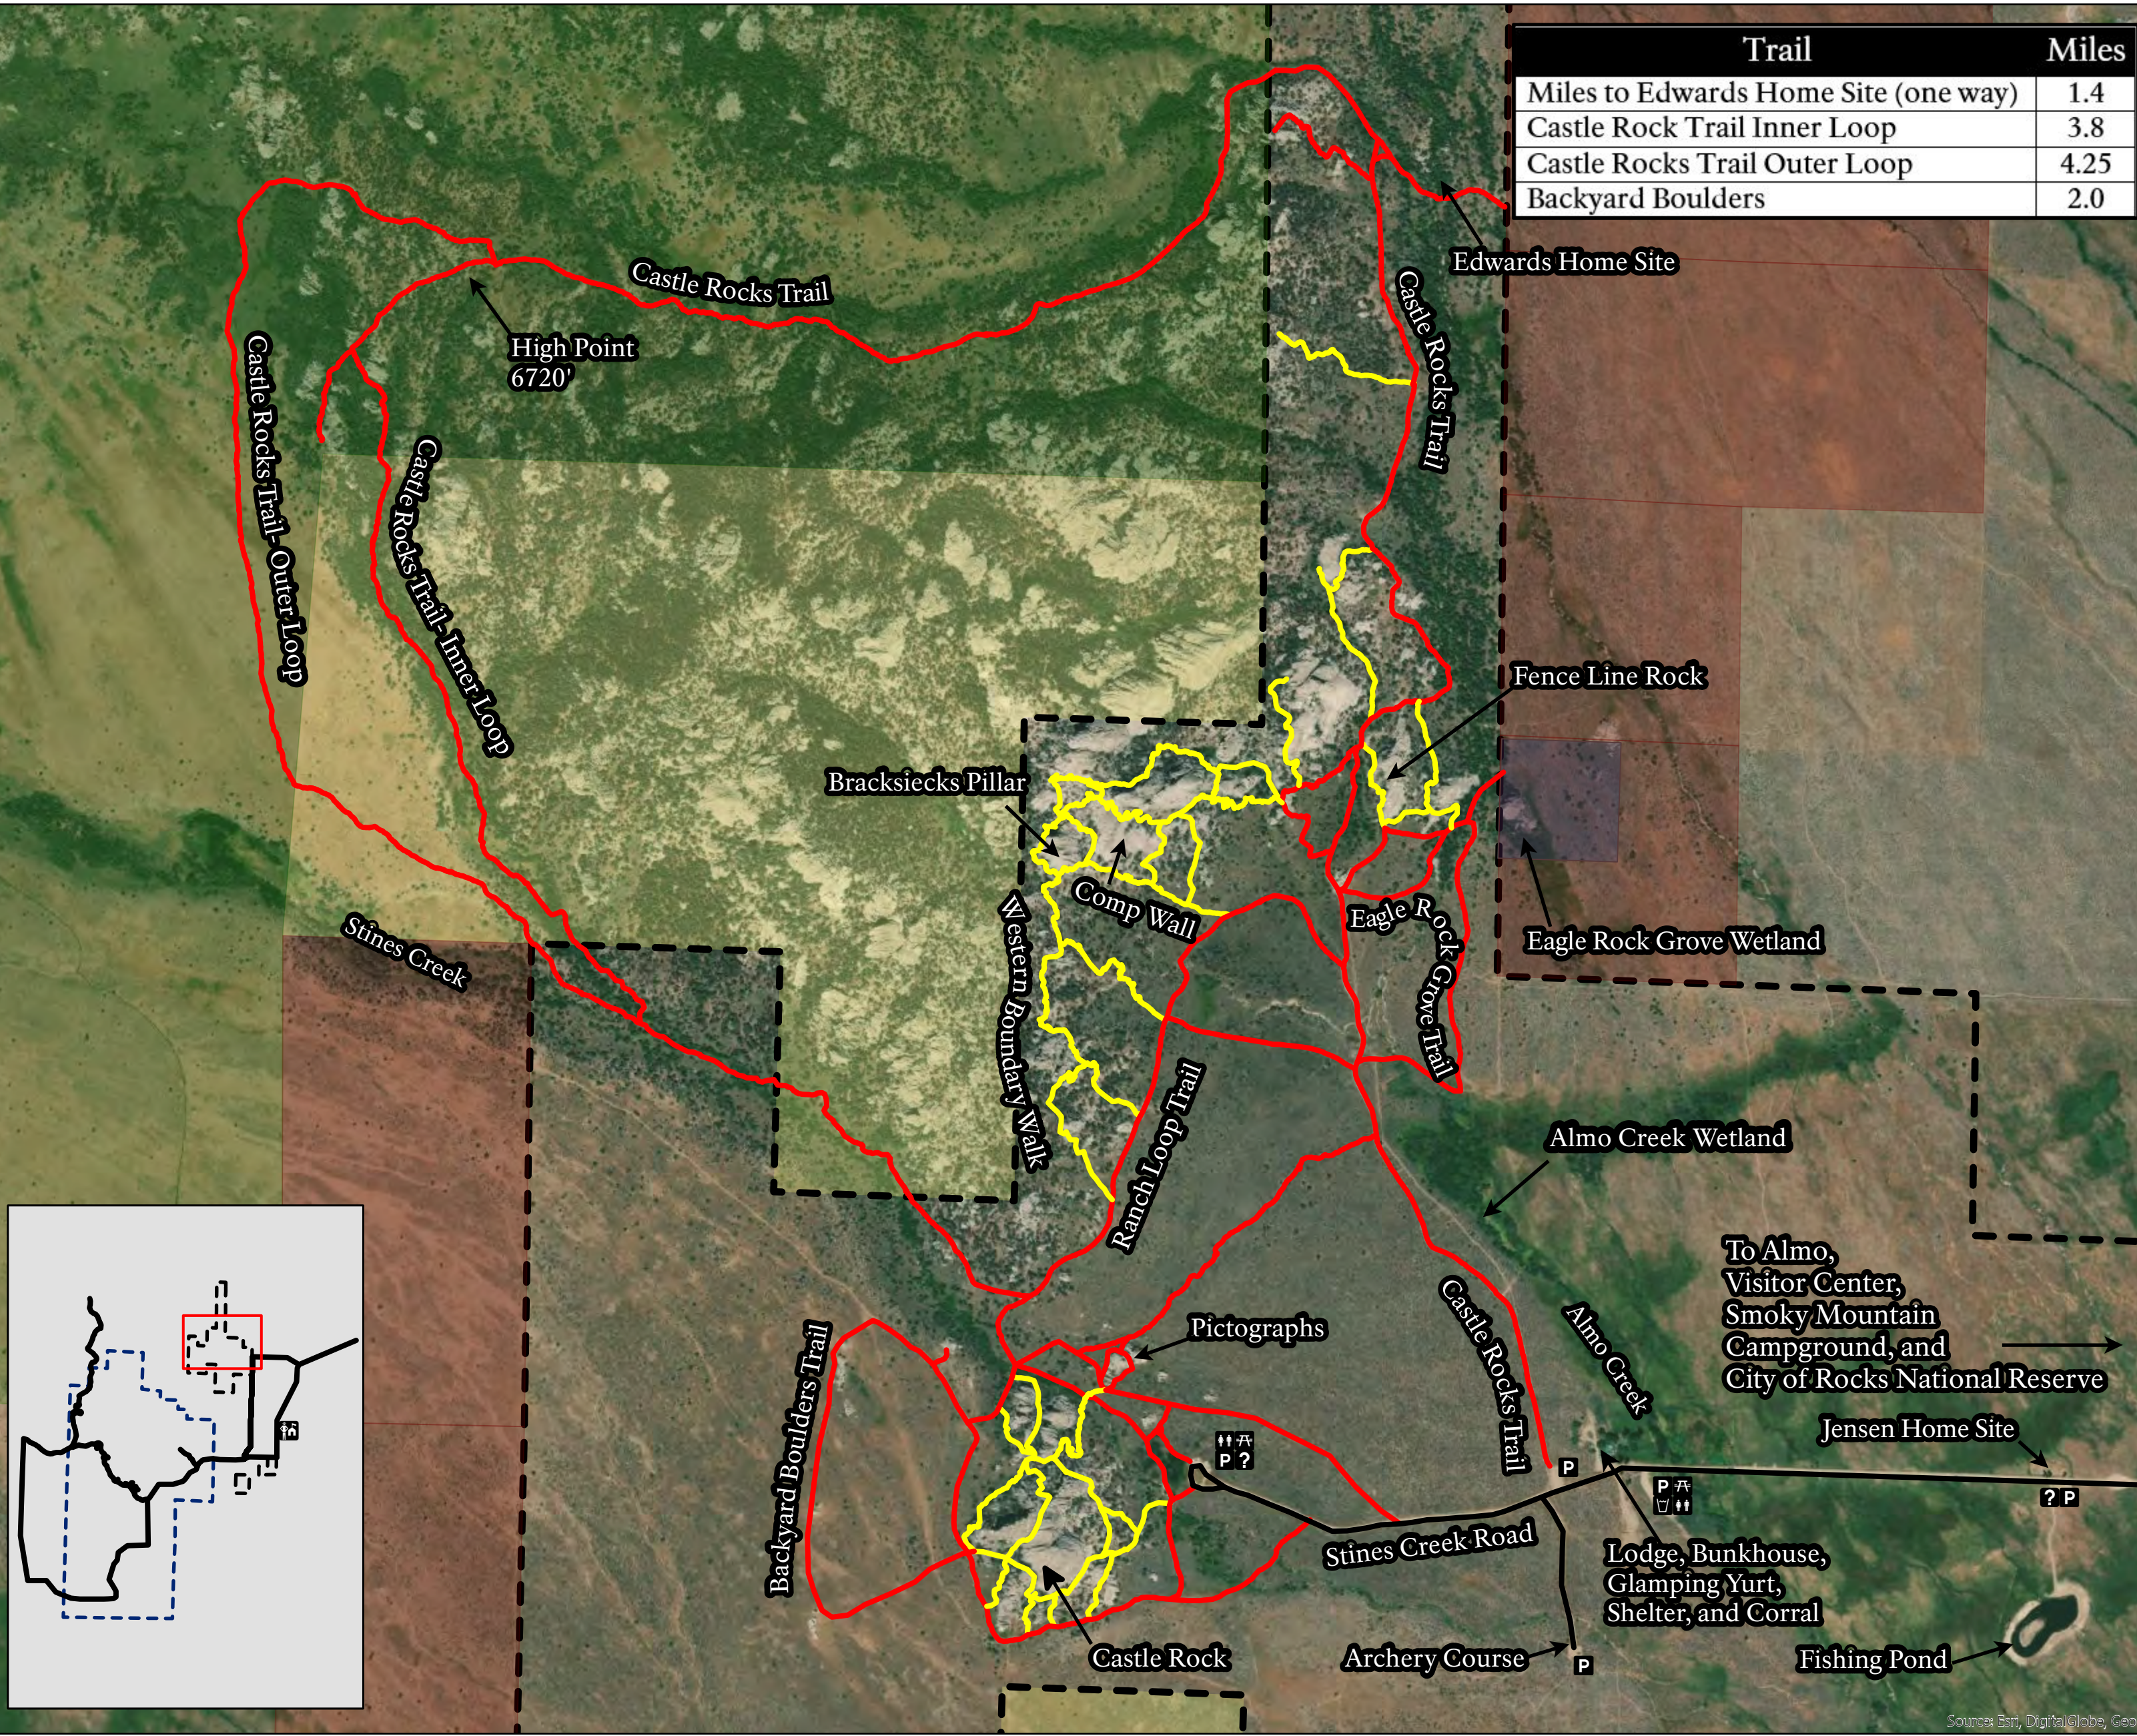

Trail	Miles
Miles to Edwards Home Site (one way)	1.4
Castle Rock Trail Inner Loop	3.8
Castle Rocks Trail Outer Loop	4.25
Backyard Boulders	2.0

- | | | |
|--|-----------------|-------------------------|
| Trails Use | Facility | Land Use |
| — Foot | Visitor Center | Recreation Easement |
| — Foot, Horse, Bike | Restroom | USFS |
| | Drinking Water | Private |
| | Picnic Area | Castle Rocks State Park |
| | Parking | BLM |
| | Information | |

Sources: Esri, DigitalGlobe, GeoB