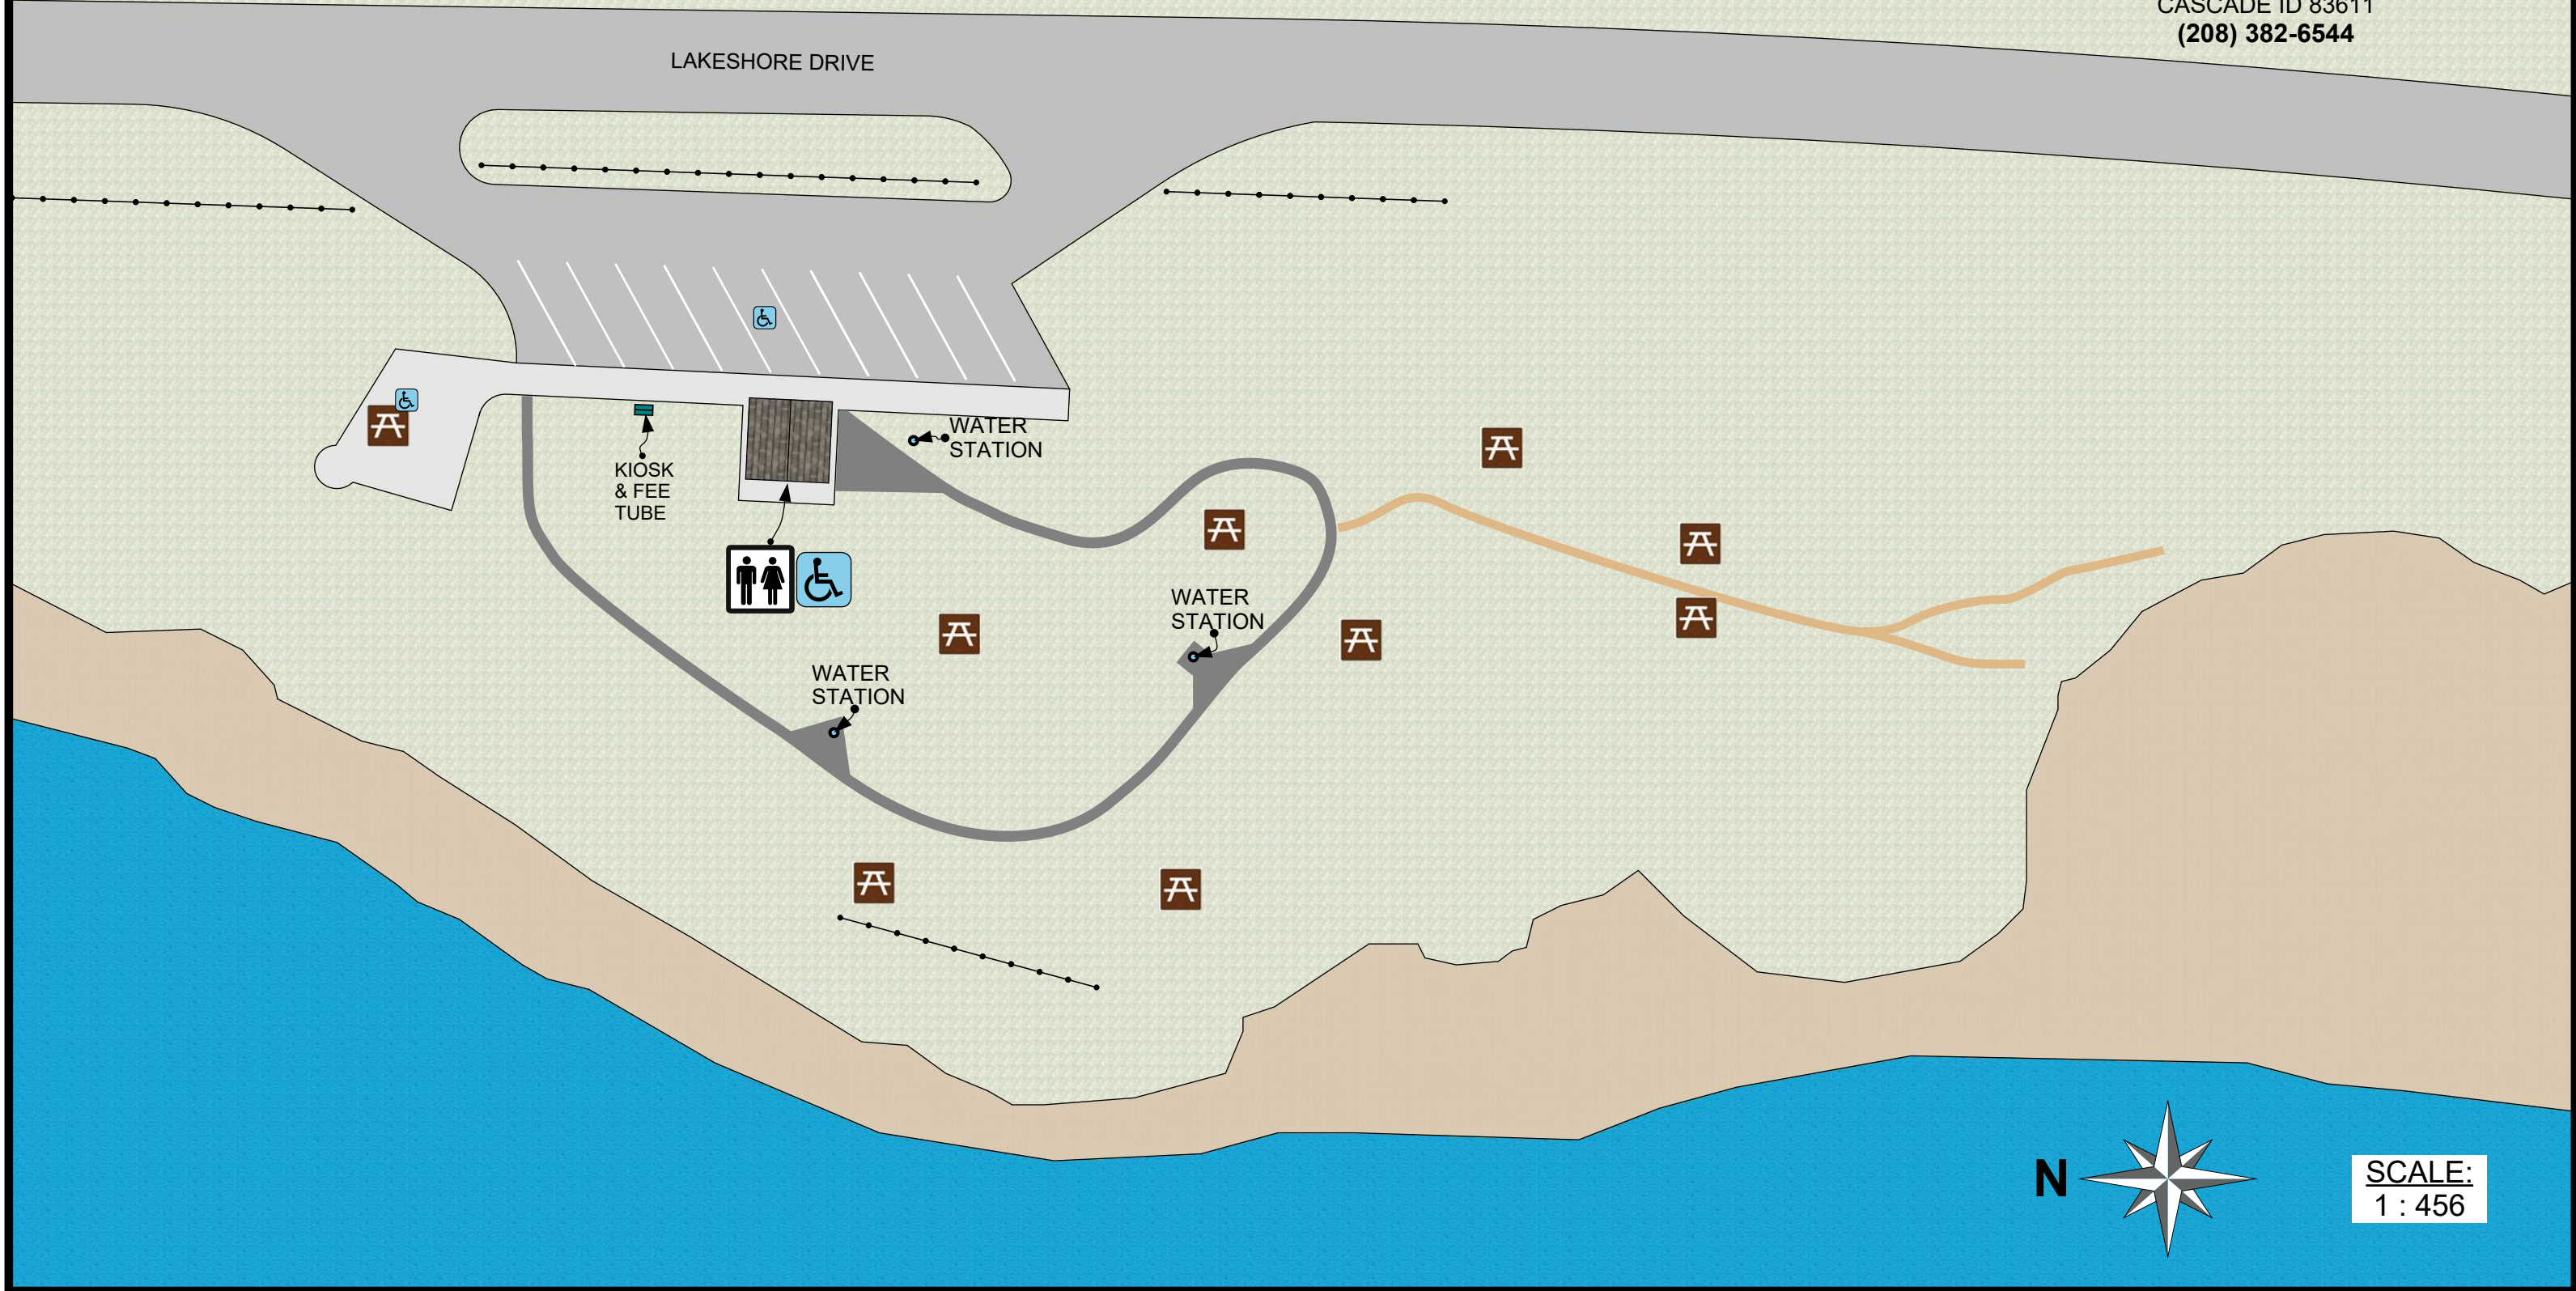

MAP LEGEND

-  PAVED PATH 
-  TRAIL
-  3 RAIL WOOD FENCE
-  PICNIC TABLE

DAY USE ONLY NO CAMPING PERMITTED

DAY USE HOURS 7:00AM TO 10:00PM

PETS MUST BE ON A LEASH NO LONGER THAN 6' AT ALL TIMES. PLEASE CLEAN UP AFTER YOUR PETS.

NO GARBAGE SERVICE
PACK IT IN - PACK IT OUT

CABARTON DAY USE AREA

LAKE CASCADE STATE PARK
100 KELLY'S PARKWAY
CASCADE ID 83611
(208) 382-6544

LAKESHORE DRIVE

SCALE:
1 : 456