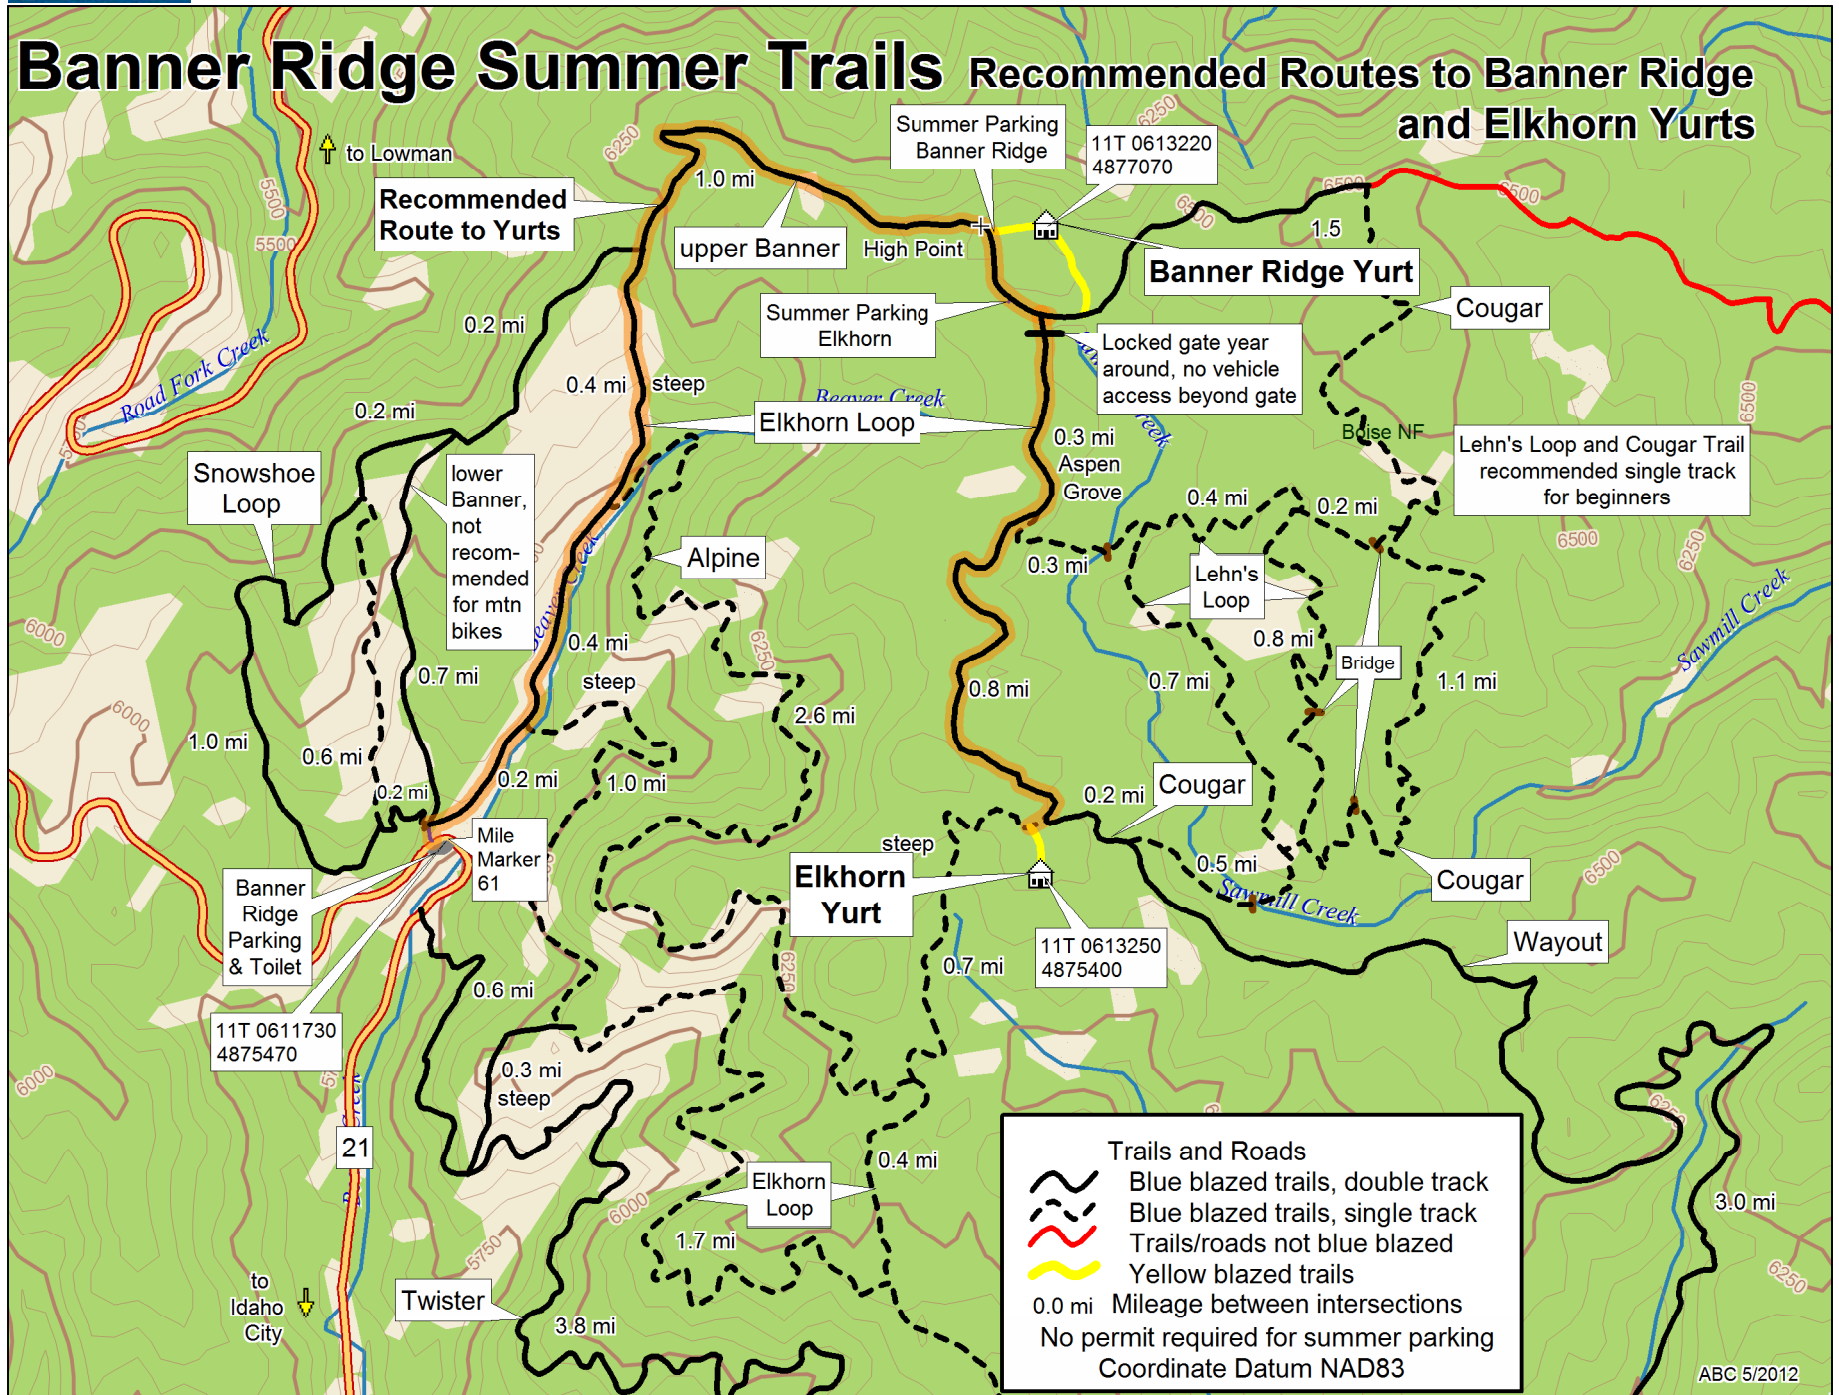

# Banner Ridge Summer Trails Recommended Routes to Banner Ridge and Elkhorn Yurts

**Trails and Roads**

- Blue blazed trails, double track
- Blue blazed trails, single track
- Trails/roads not blue blazed
- Yellow blazed trails
- 0.0 mi Mileage between intersections
- No permit required for summer parking
- Coordinate Datum NAD83

Data use subject to license.

© DeLorme. XMap® 6.  
www.delorme.com

ABC 5/2012