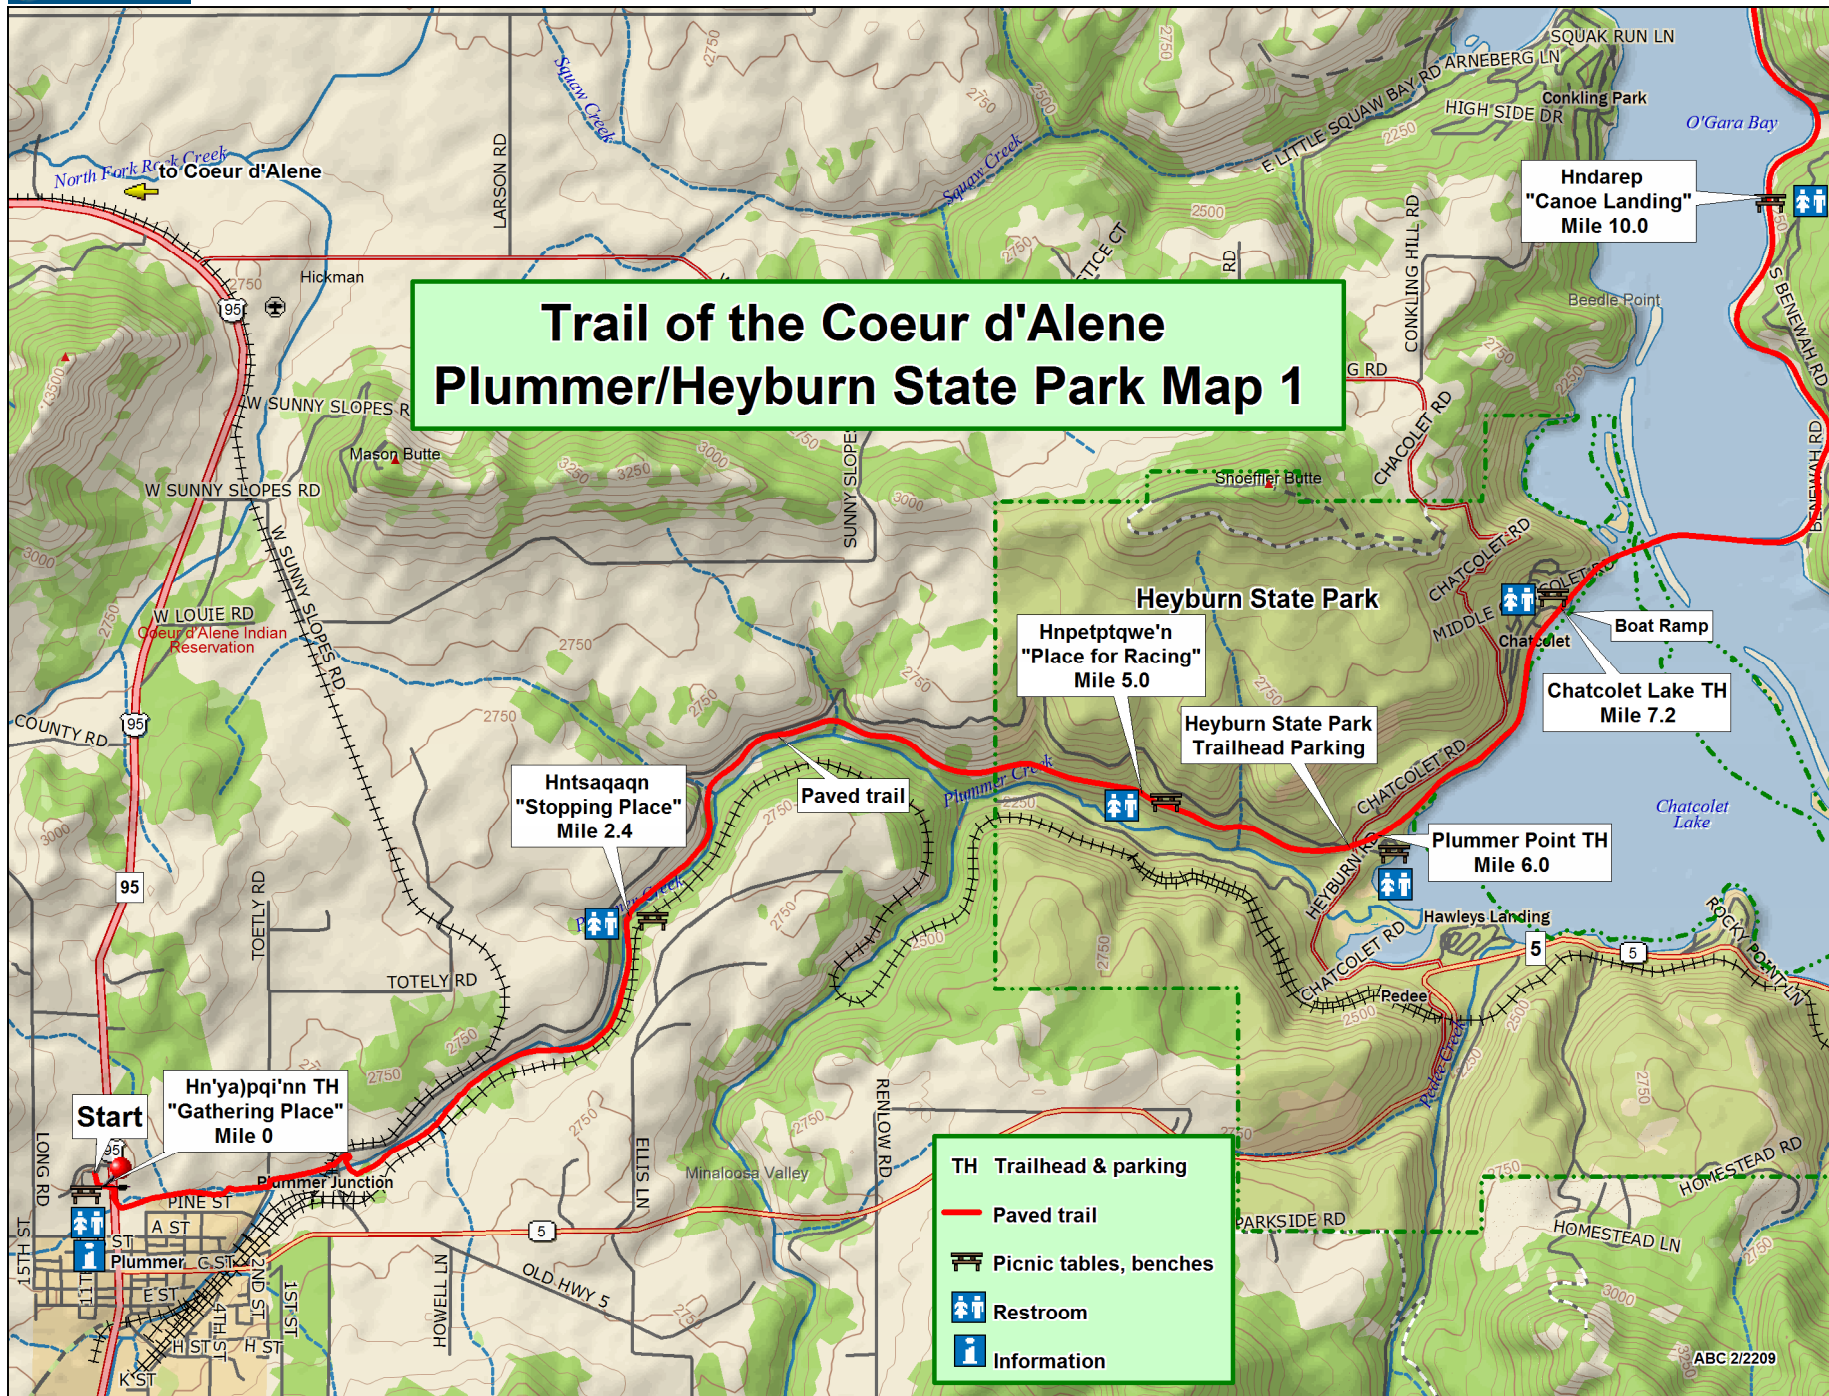

Trail of the Coeur d'Alene Plummer/Heyburn State Park Map 1

Data use subject to license.

© DeLorme. XMap® 6.

www.delorme.com