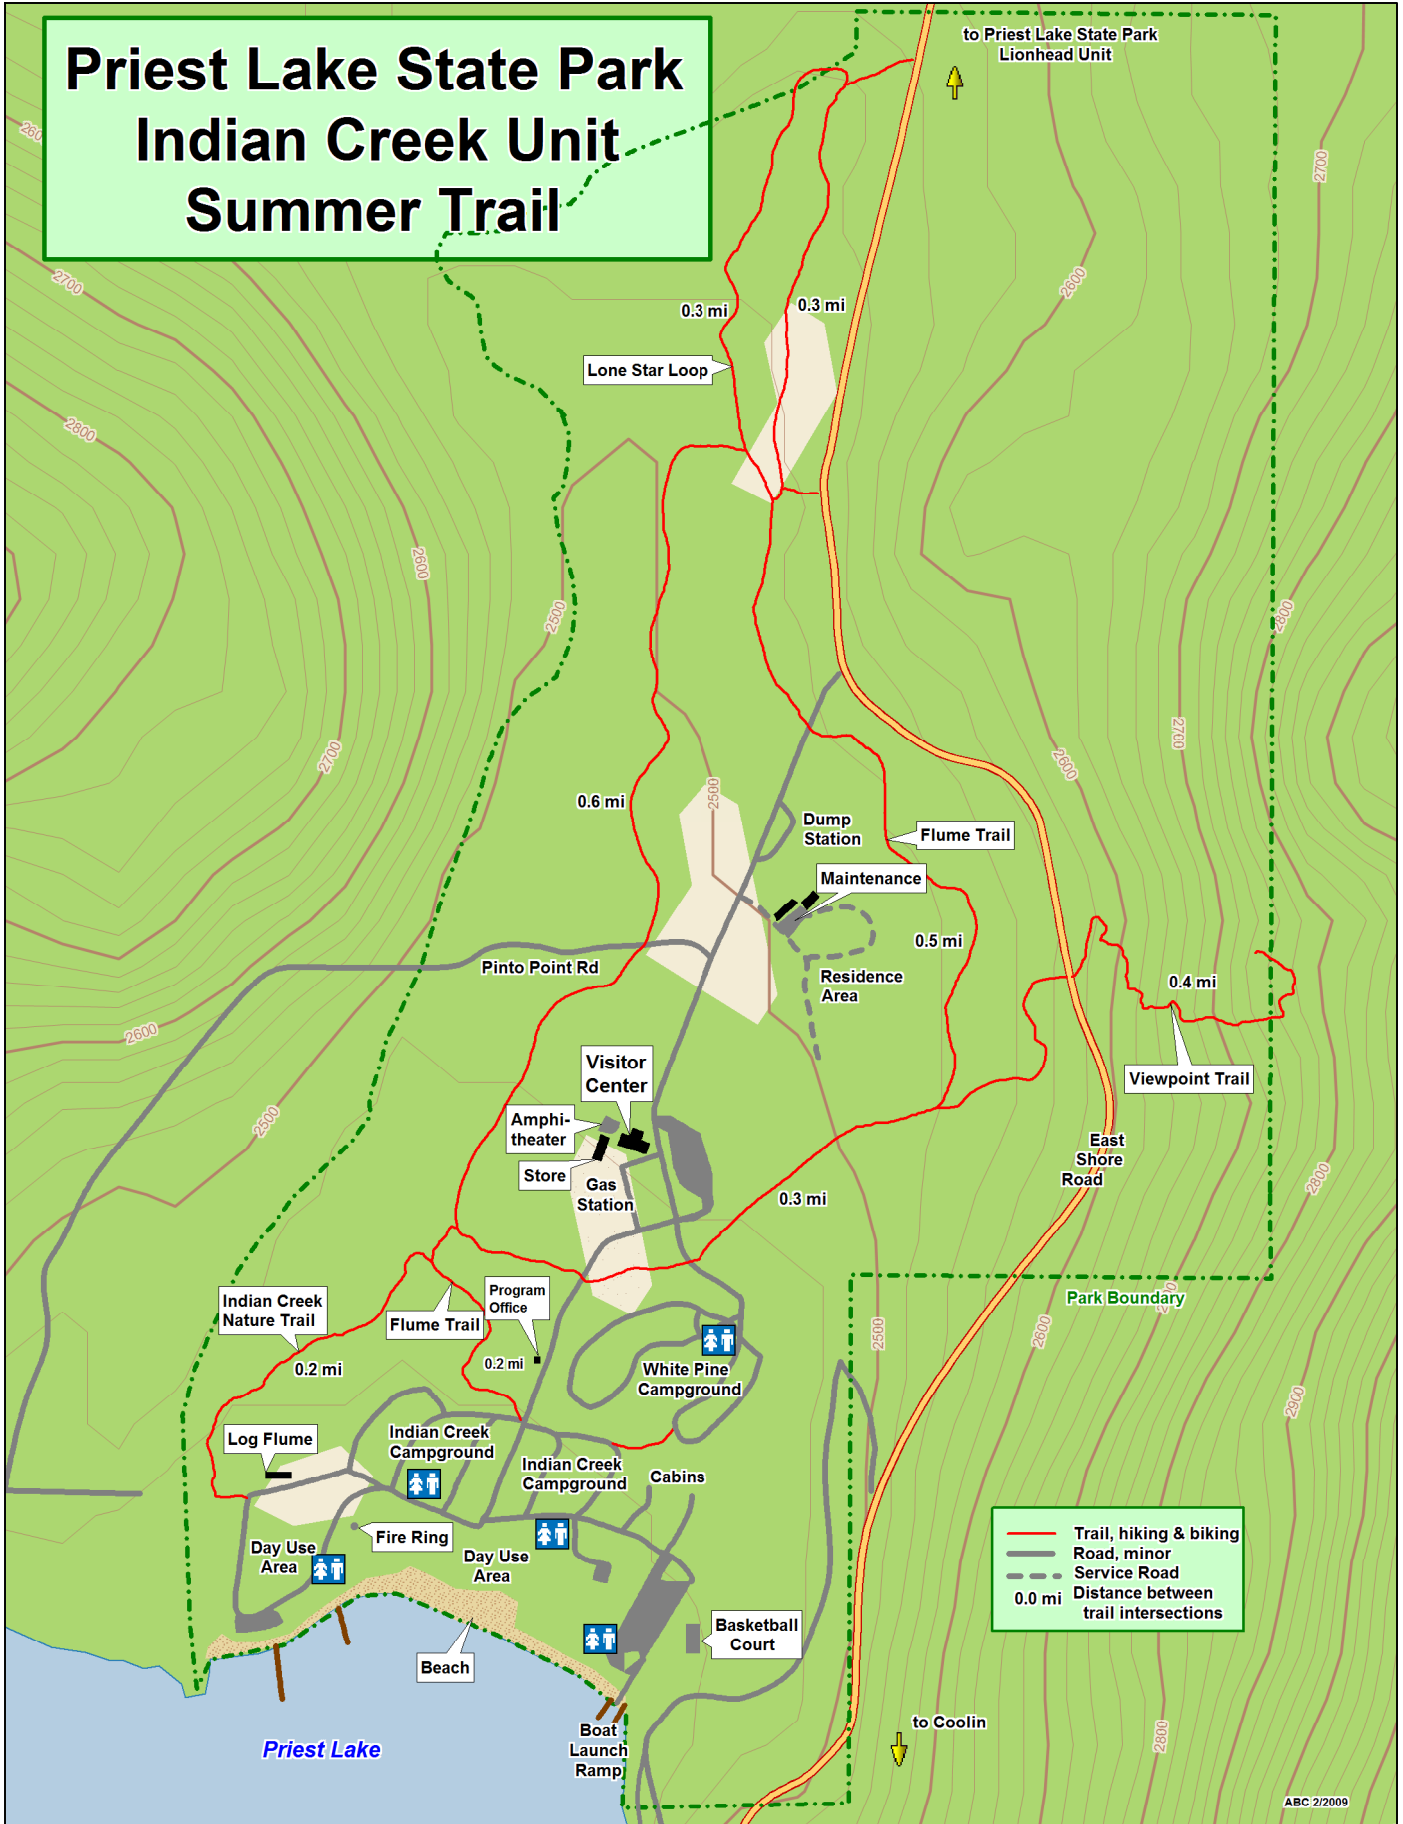

# Priest Lake State Park Indian Creek Unit Summer Trail

Data use subject to license.

© DeLorme. XMap® 6.

www.delorme.com

1" = 600.0 ft Data Zoom 14-7