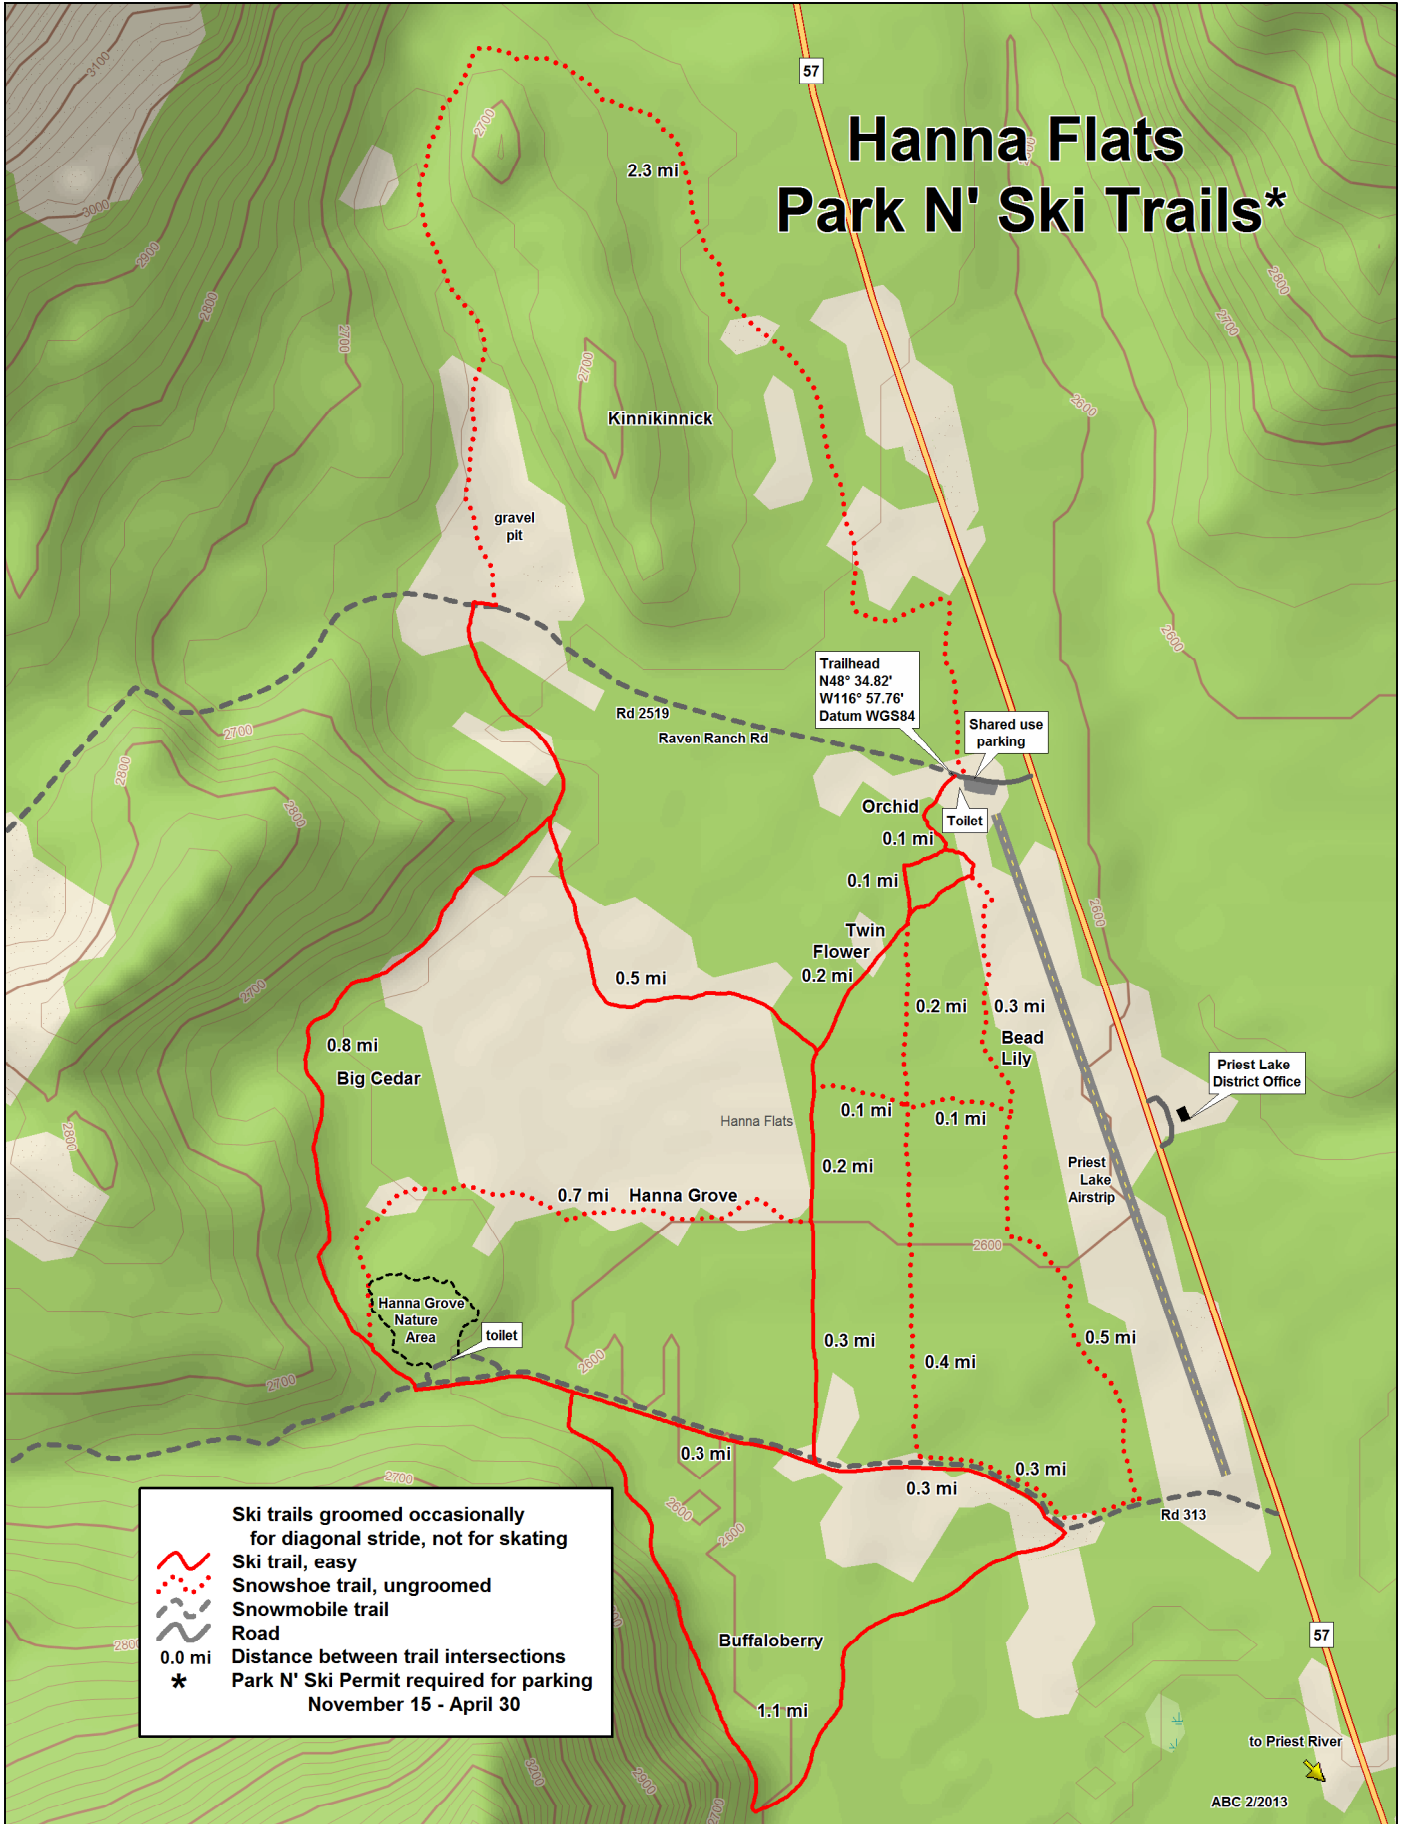

Hanna Flats Park N' Ski Trails*

Ski trails groomed occasionally for diagonal stride, not for skating

Ski trail, easy

Snowshoe trail, ungroomed

Snowmobile trail

Road

0.0 mi

Distance between trail intersections

*** Park N' Ski Permit required for parking November 15 - April 30**

Data use subject to license.

© DeLorme. XMap® 6.

www.delorme.com