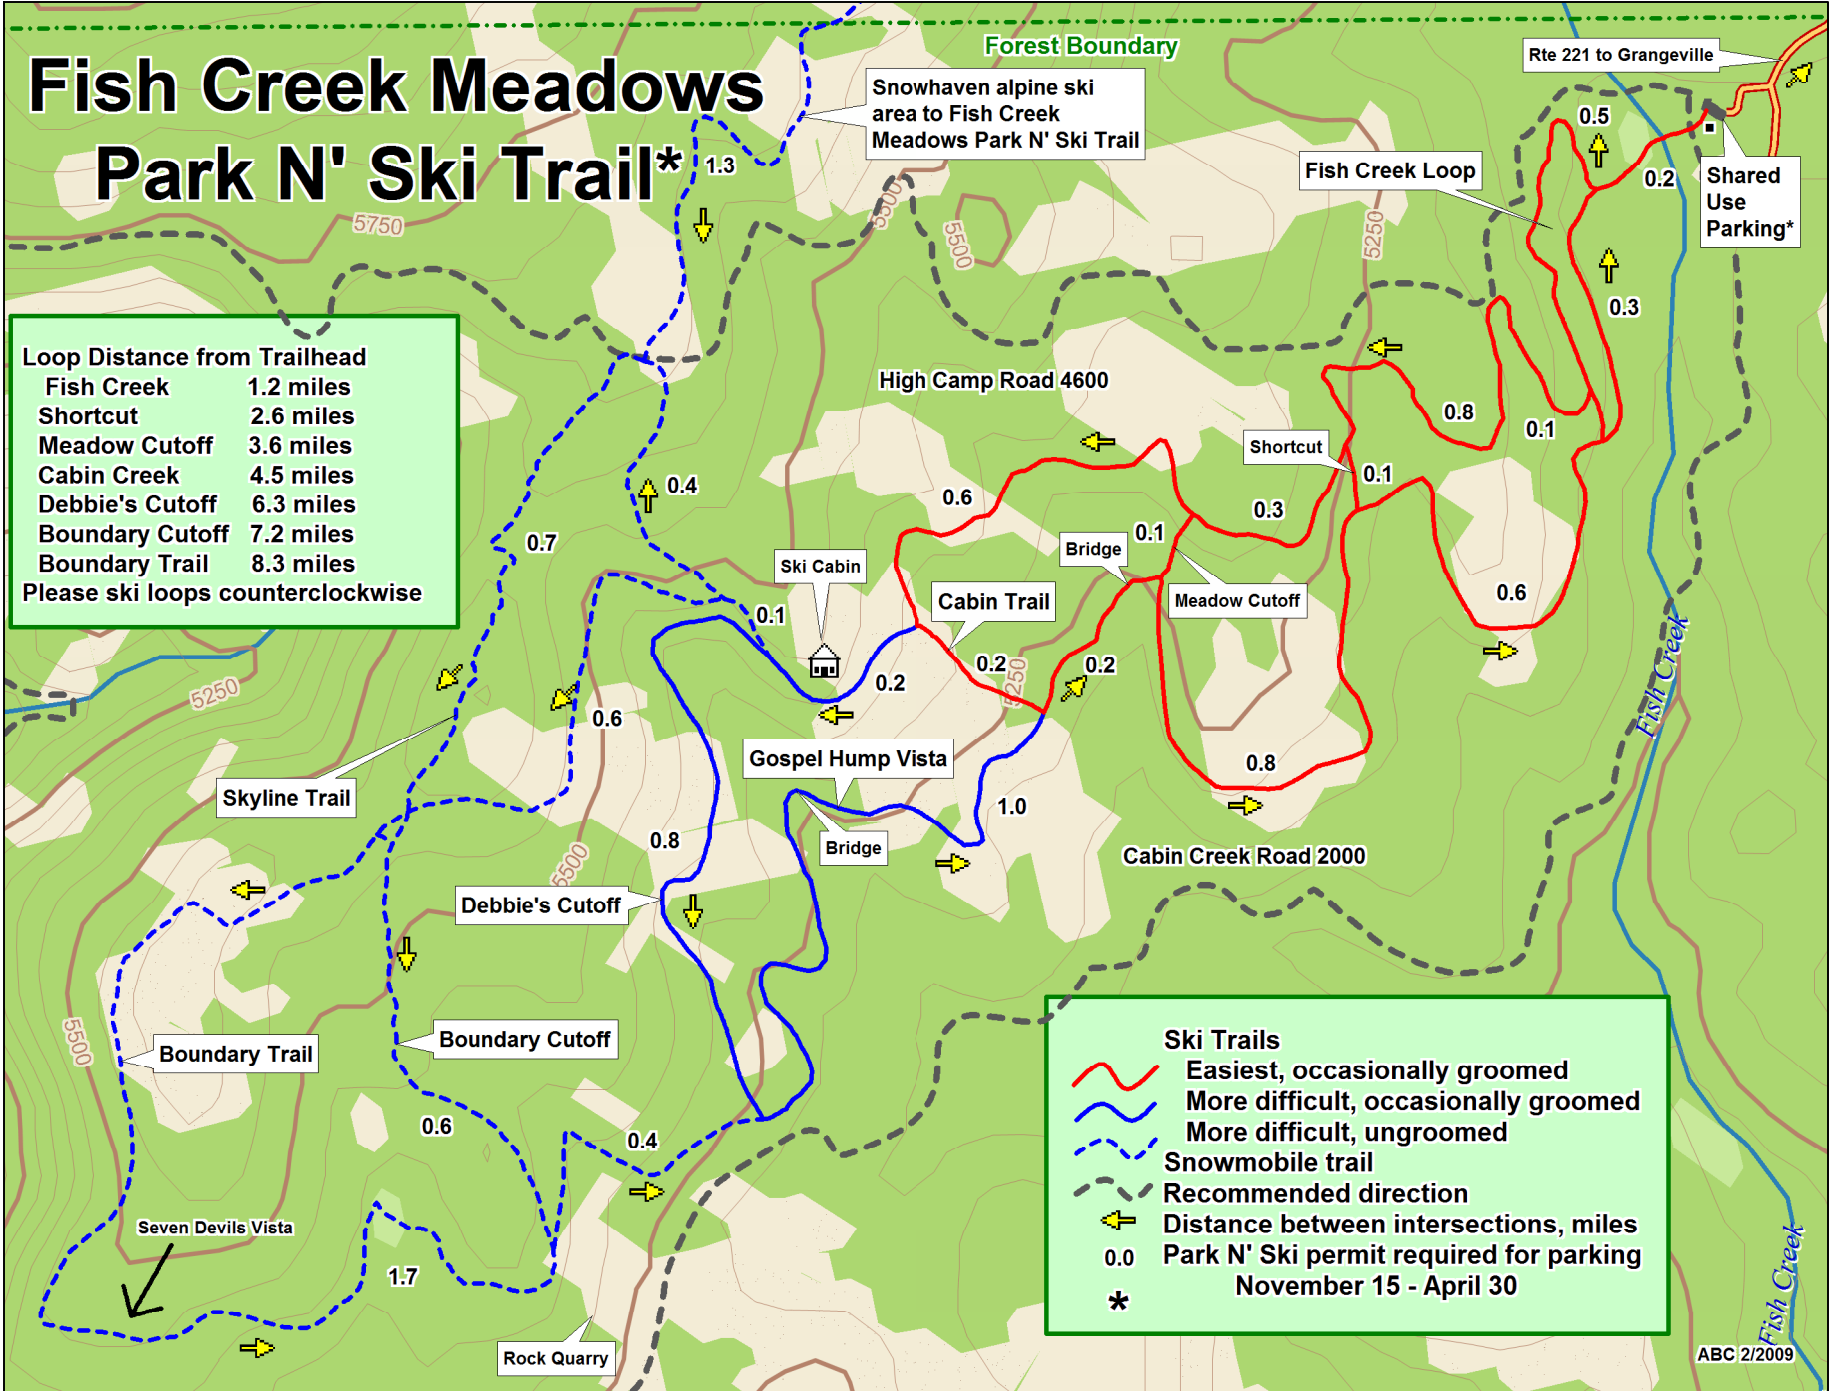

Fish Creek Meadows Park N' Ski Trail*

Loop Distance from Trailhead	
Fish Creek	1.2 miles
Shortcut	2.6 miles
Meadow Cutoff	3.6 miles
Cabin Creek	4.5 miles
Debbie's Cutoff	6.3 miles
Boundary Cutoff	7.2 miles
Boundary Trail	8.3 miles

Please ski loops counterclockwise

Data use subject to license.

© DeLorme. XMap® 6.

www.delorme.com

ABC 2/2009