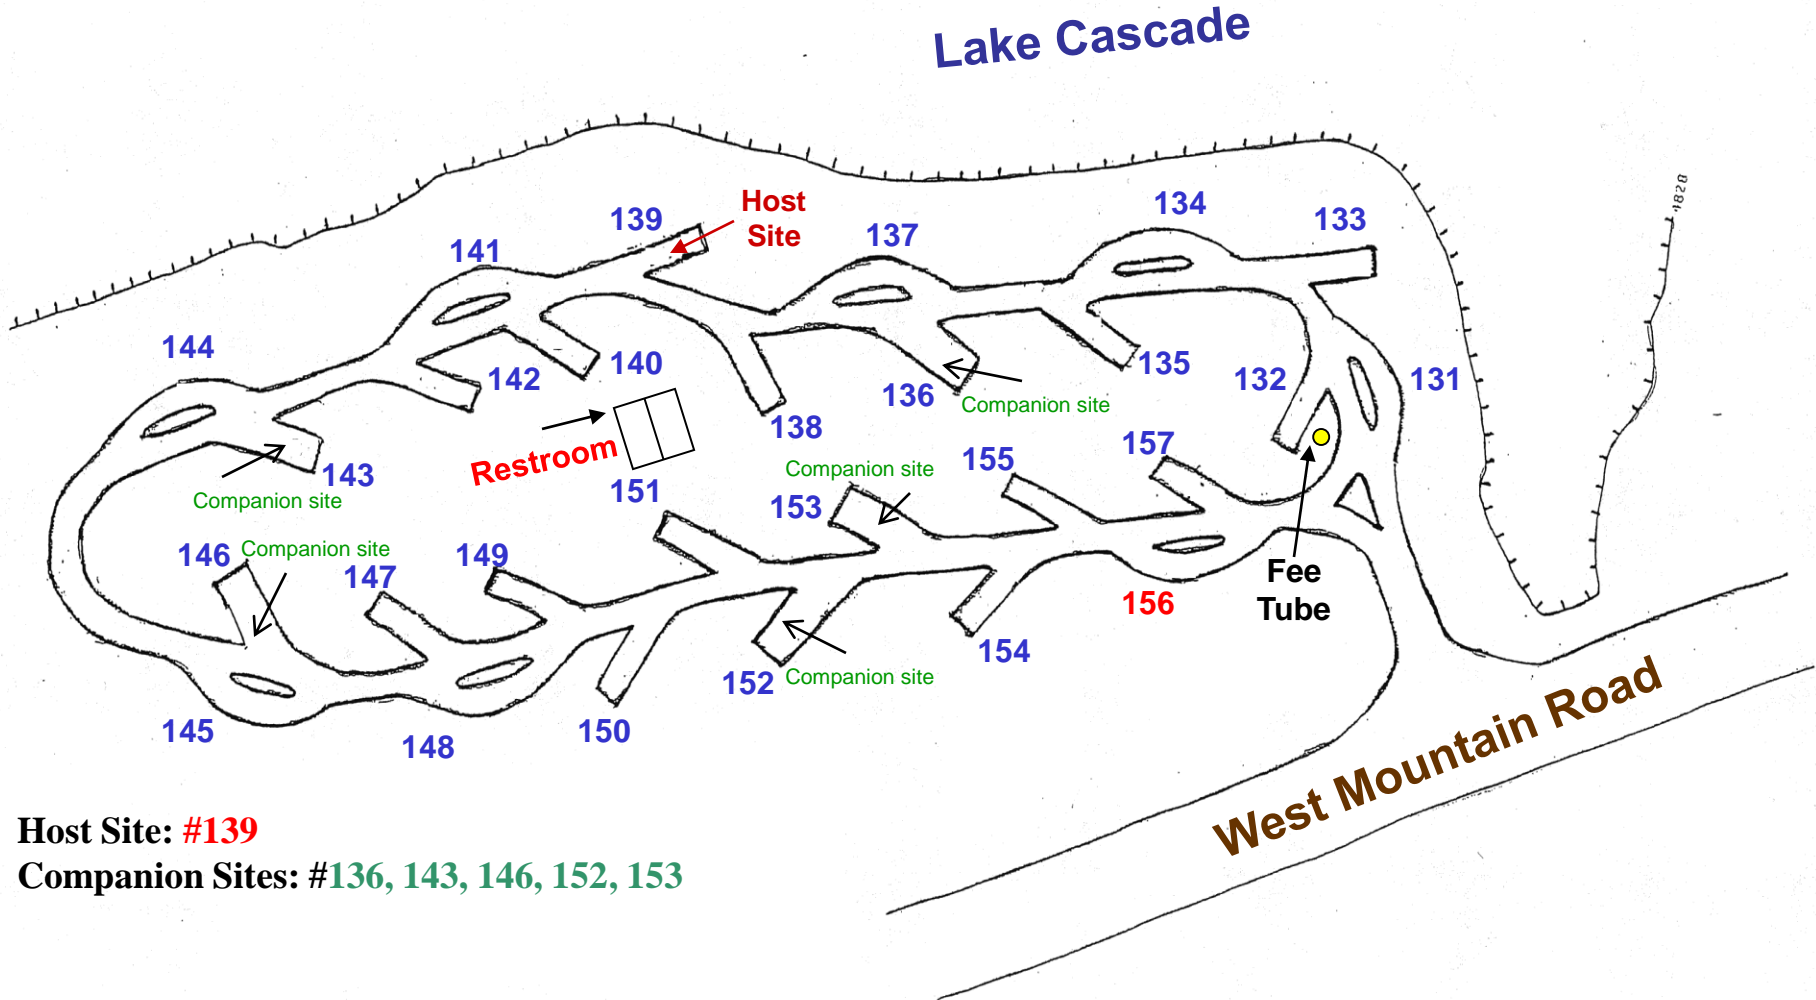

West Mountain Campground

Host Site: #139

Companion Sites: #136, 143, 146, 152, 153