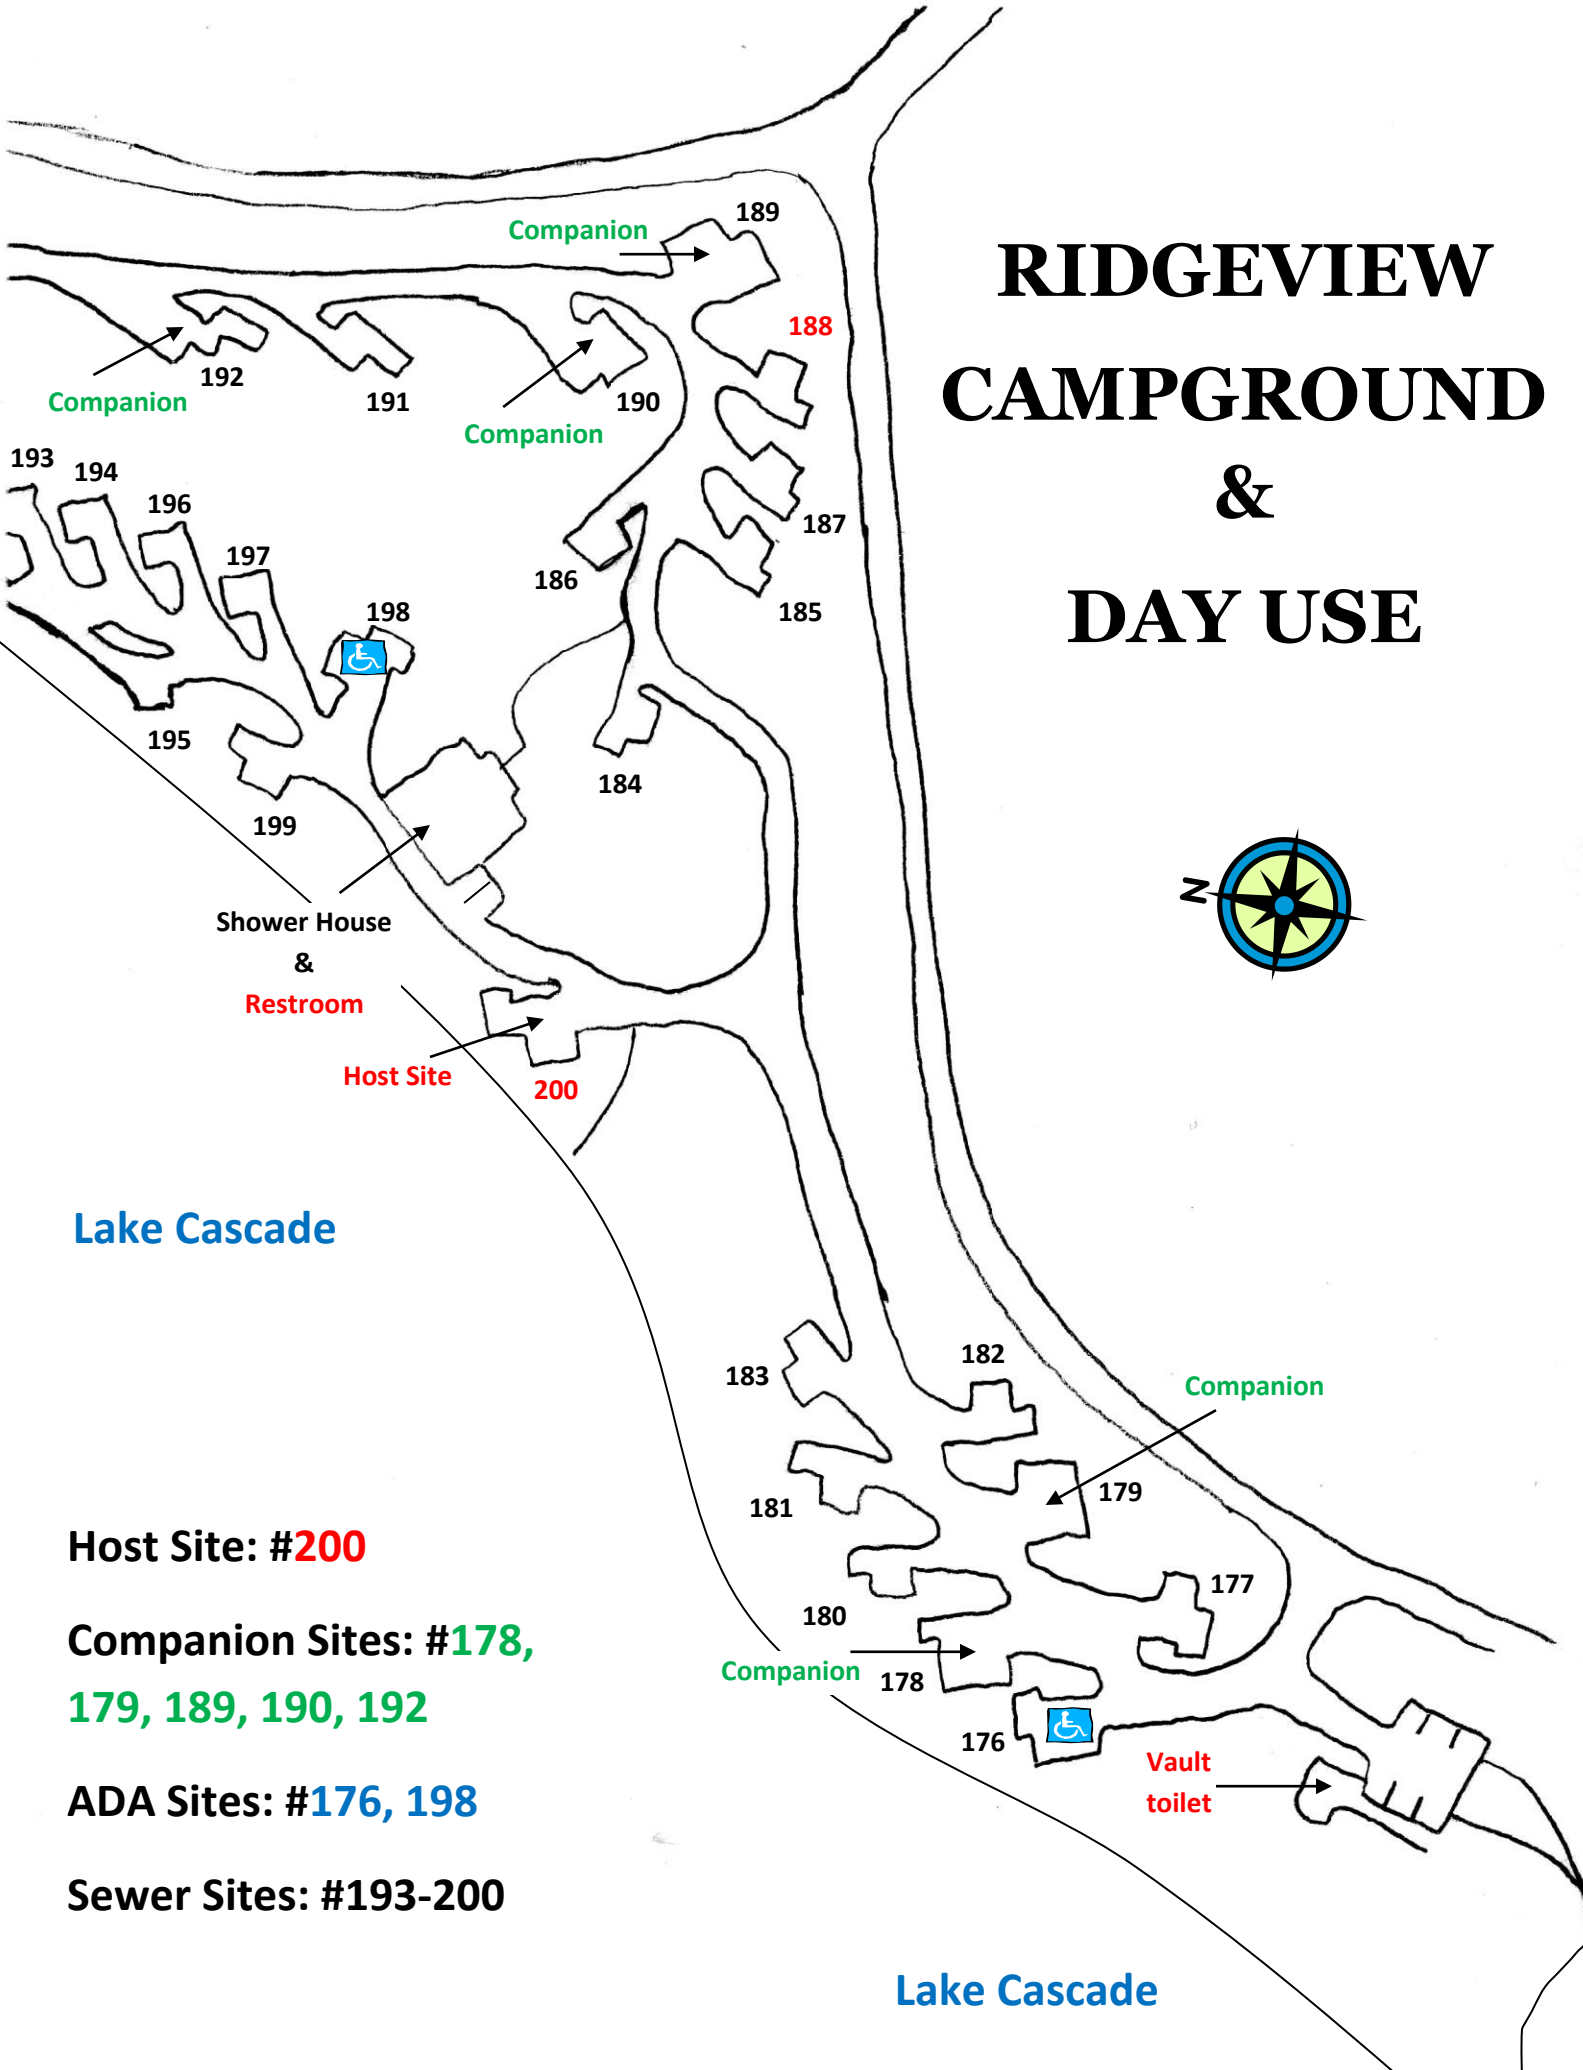

# RIDGEVIEW CAMPGROUND & DAY USE

Lake Cascade

Lake Cascade

Host Site: #200

Companion Sites: #178,  
179, 189, 190, 192

ADA Sites: #176, 198

Sewer Sites: #193-200