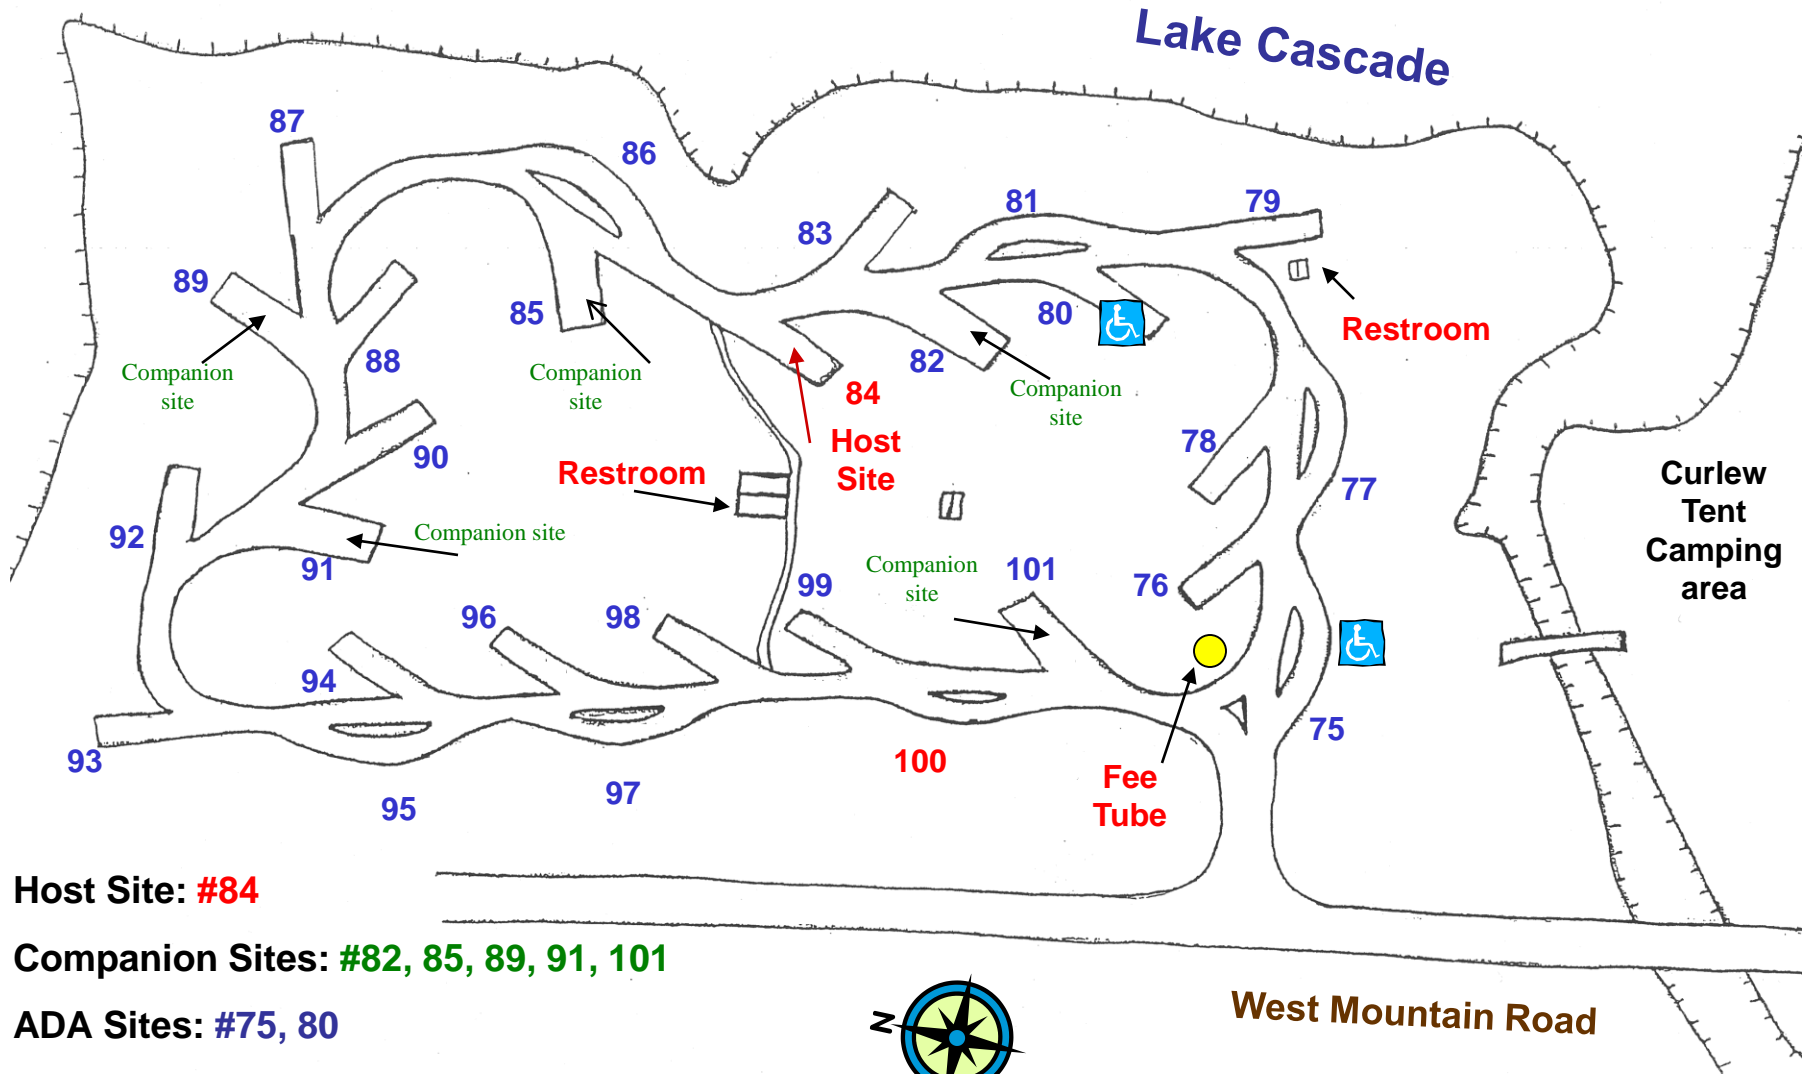

Huckleberry Campground

Host Site: #84

Companion Sites: #82, #85, #89, #91, #101

ADA Sites: #75, #80