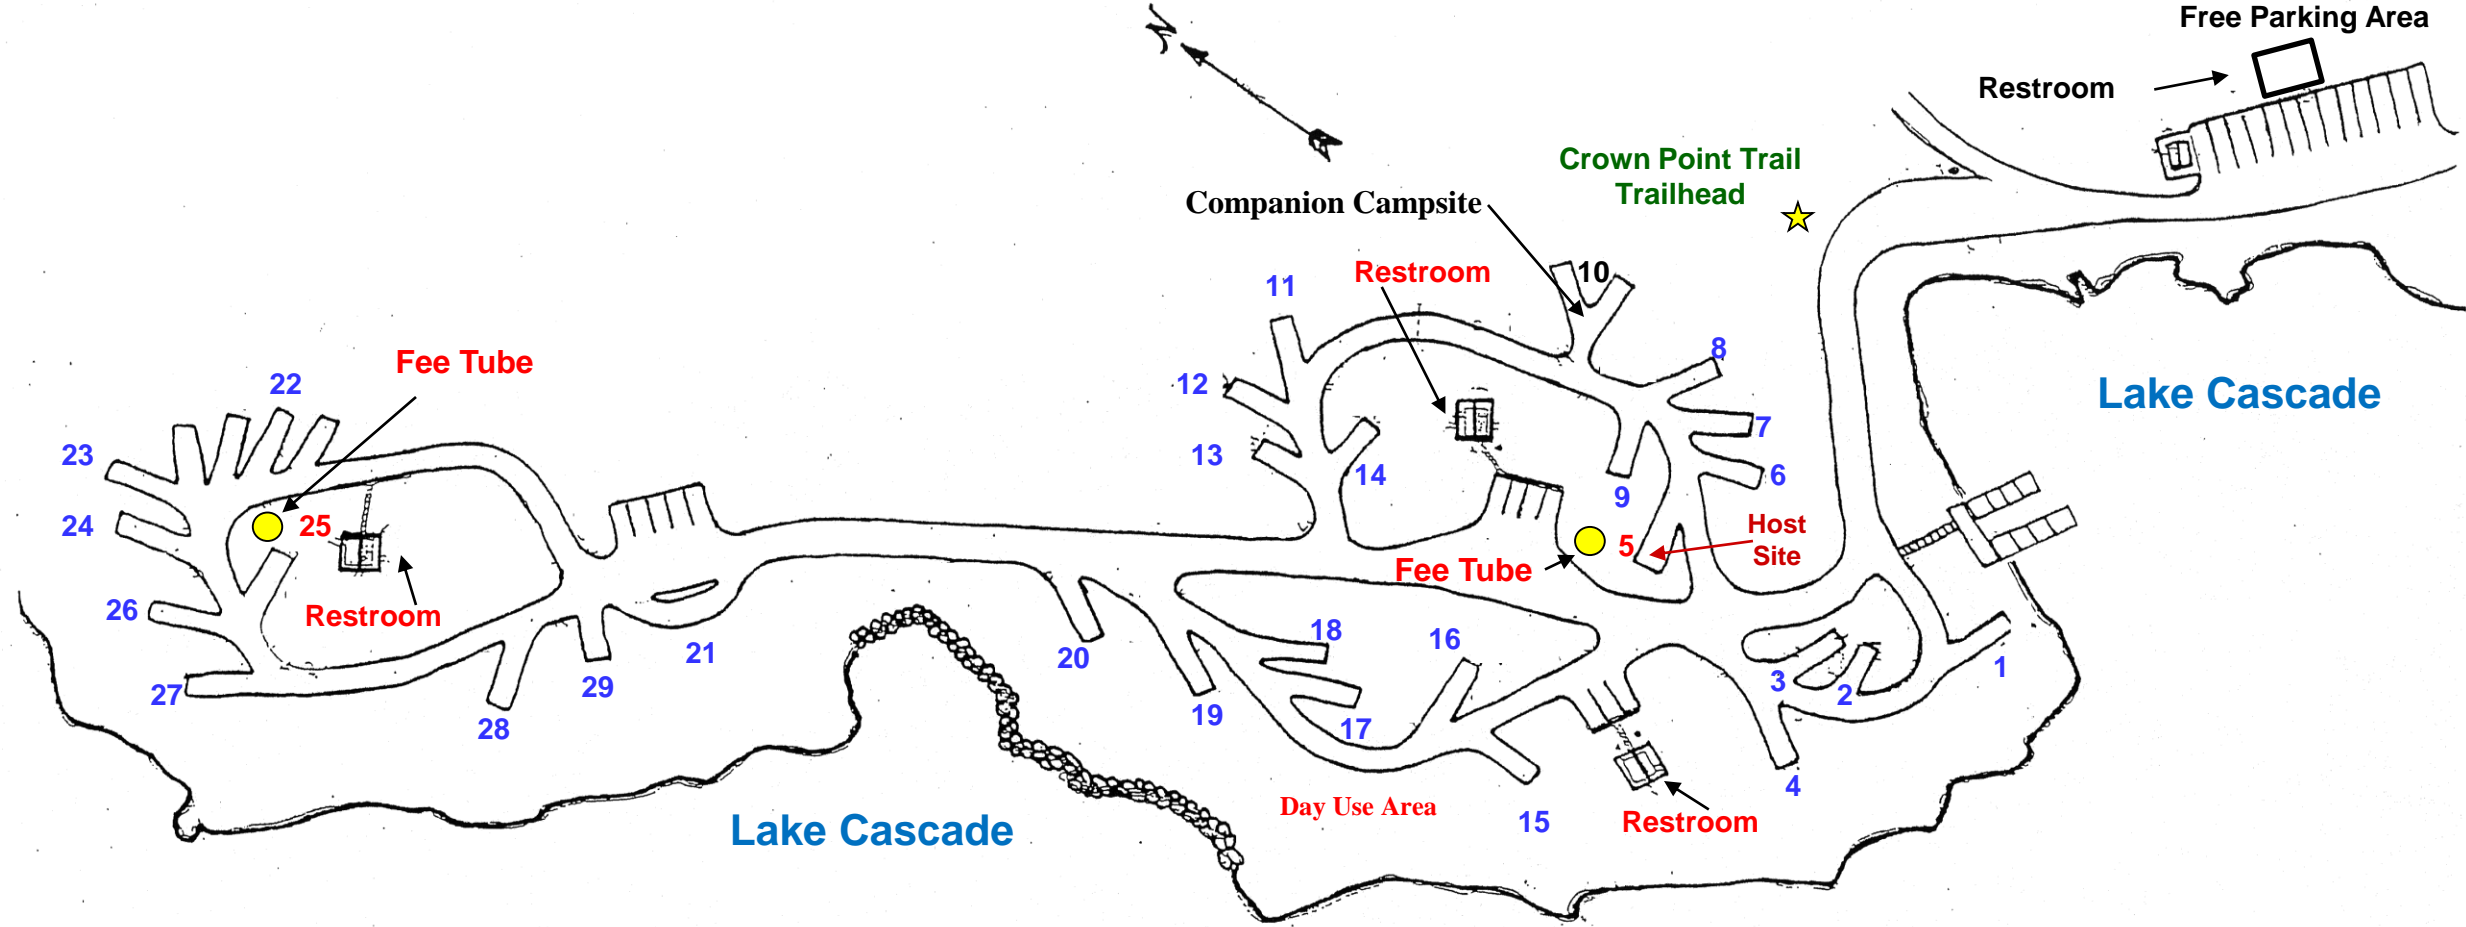

Crown Point Campground

Host Site: #5 & #25

Companion: #10

ADA Sites: #8 & 9

Lake Cascade