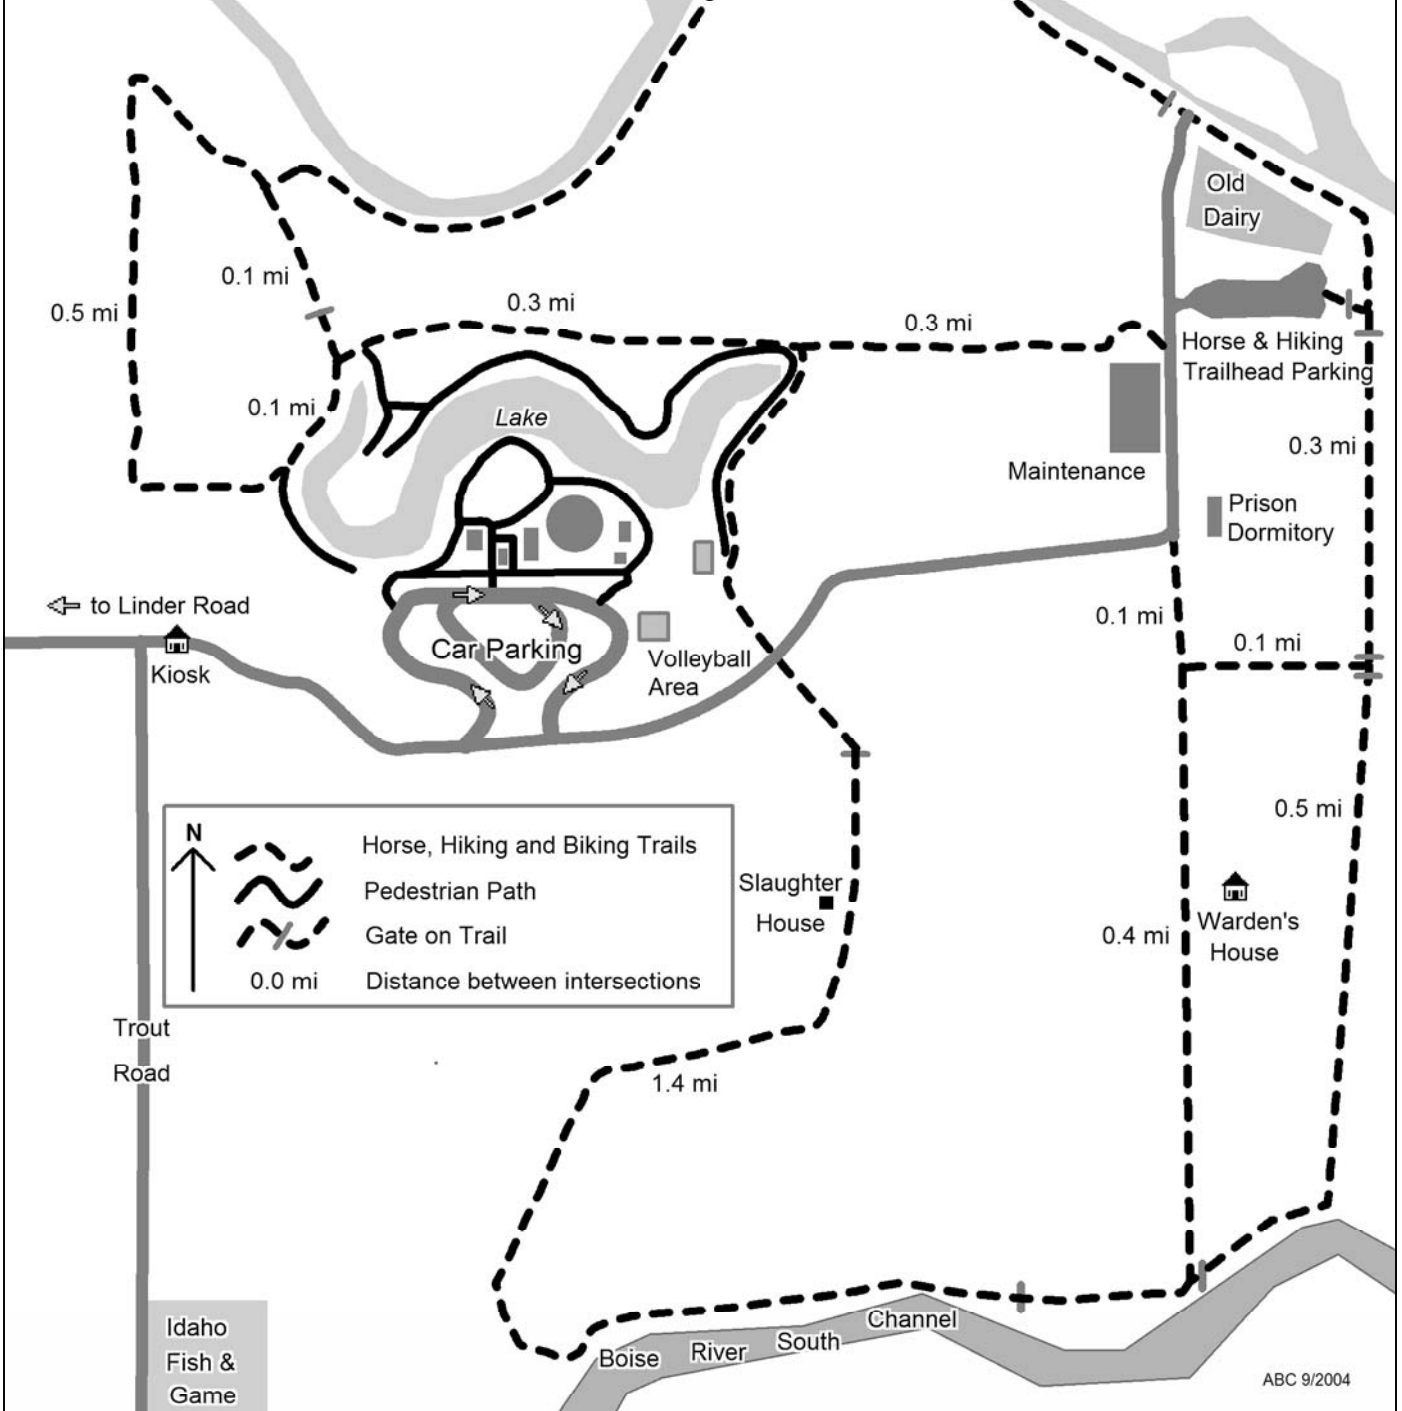

Eagle Island State Park

	Horse, Hiking and Biking Trails
	Pedestrian Path
	Gate on Trail
0.0 mi	Distance between intersections