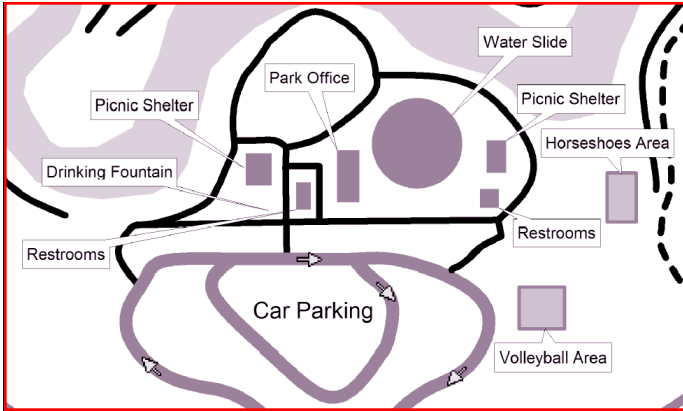

Eagle Island State Park

	Horse, Hiking and Biking Trails
	Pedestrian Path
	Gate on Trail
0.0 mi	Distance between intersections