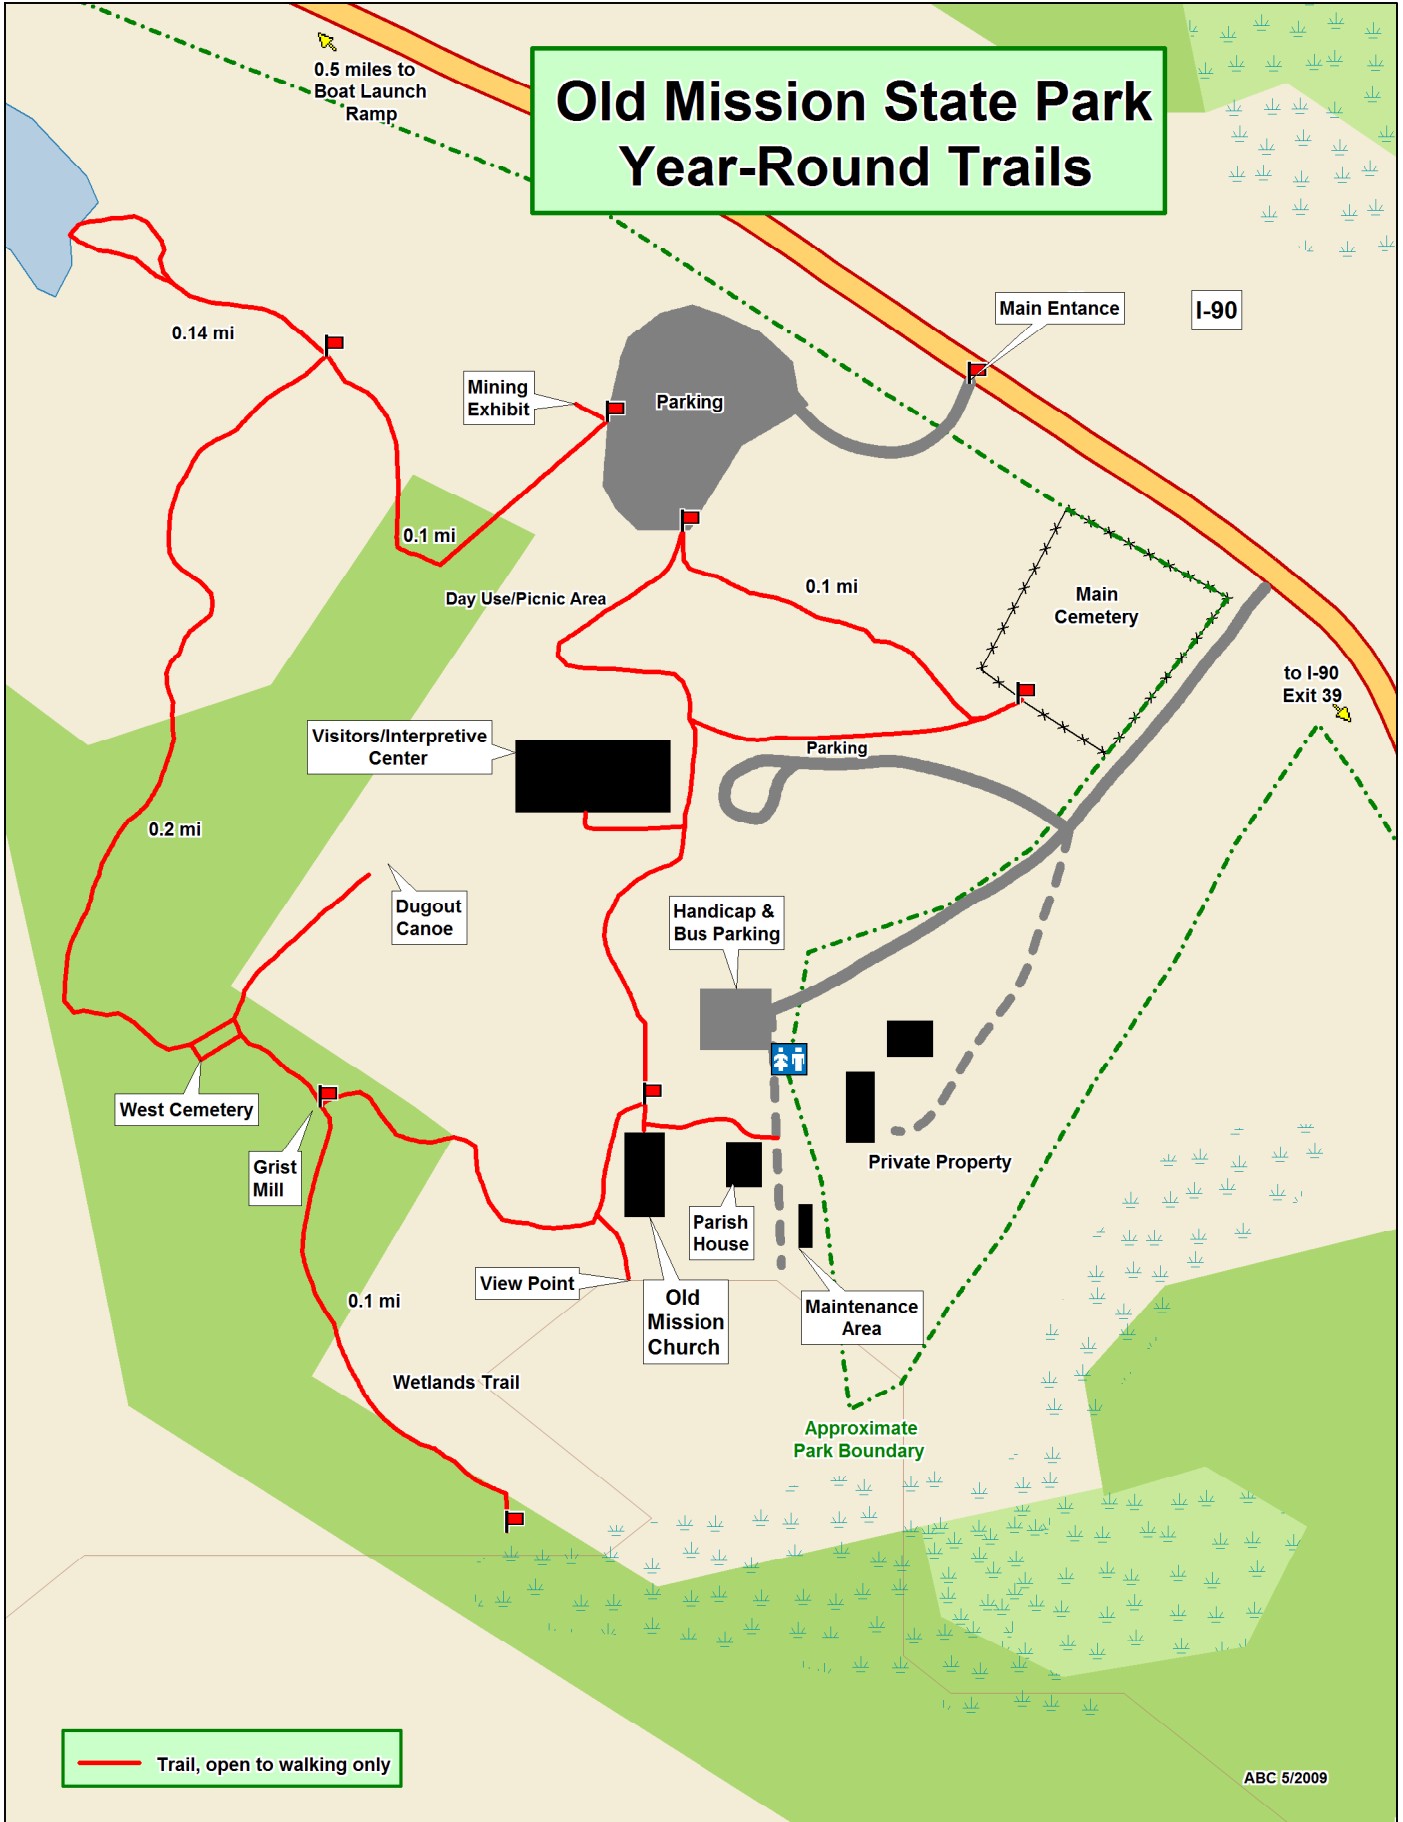

Old Mission State Park Year-Round Trails

— Trail, open to walking only

ABC 5/2009