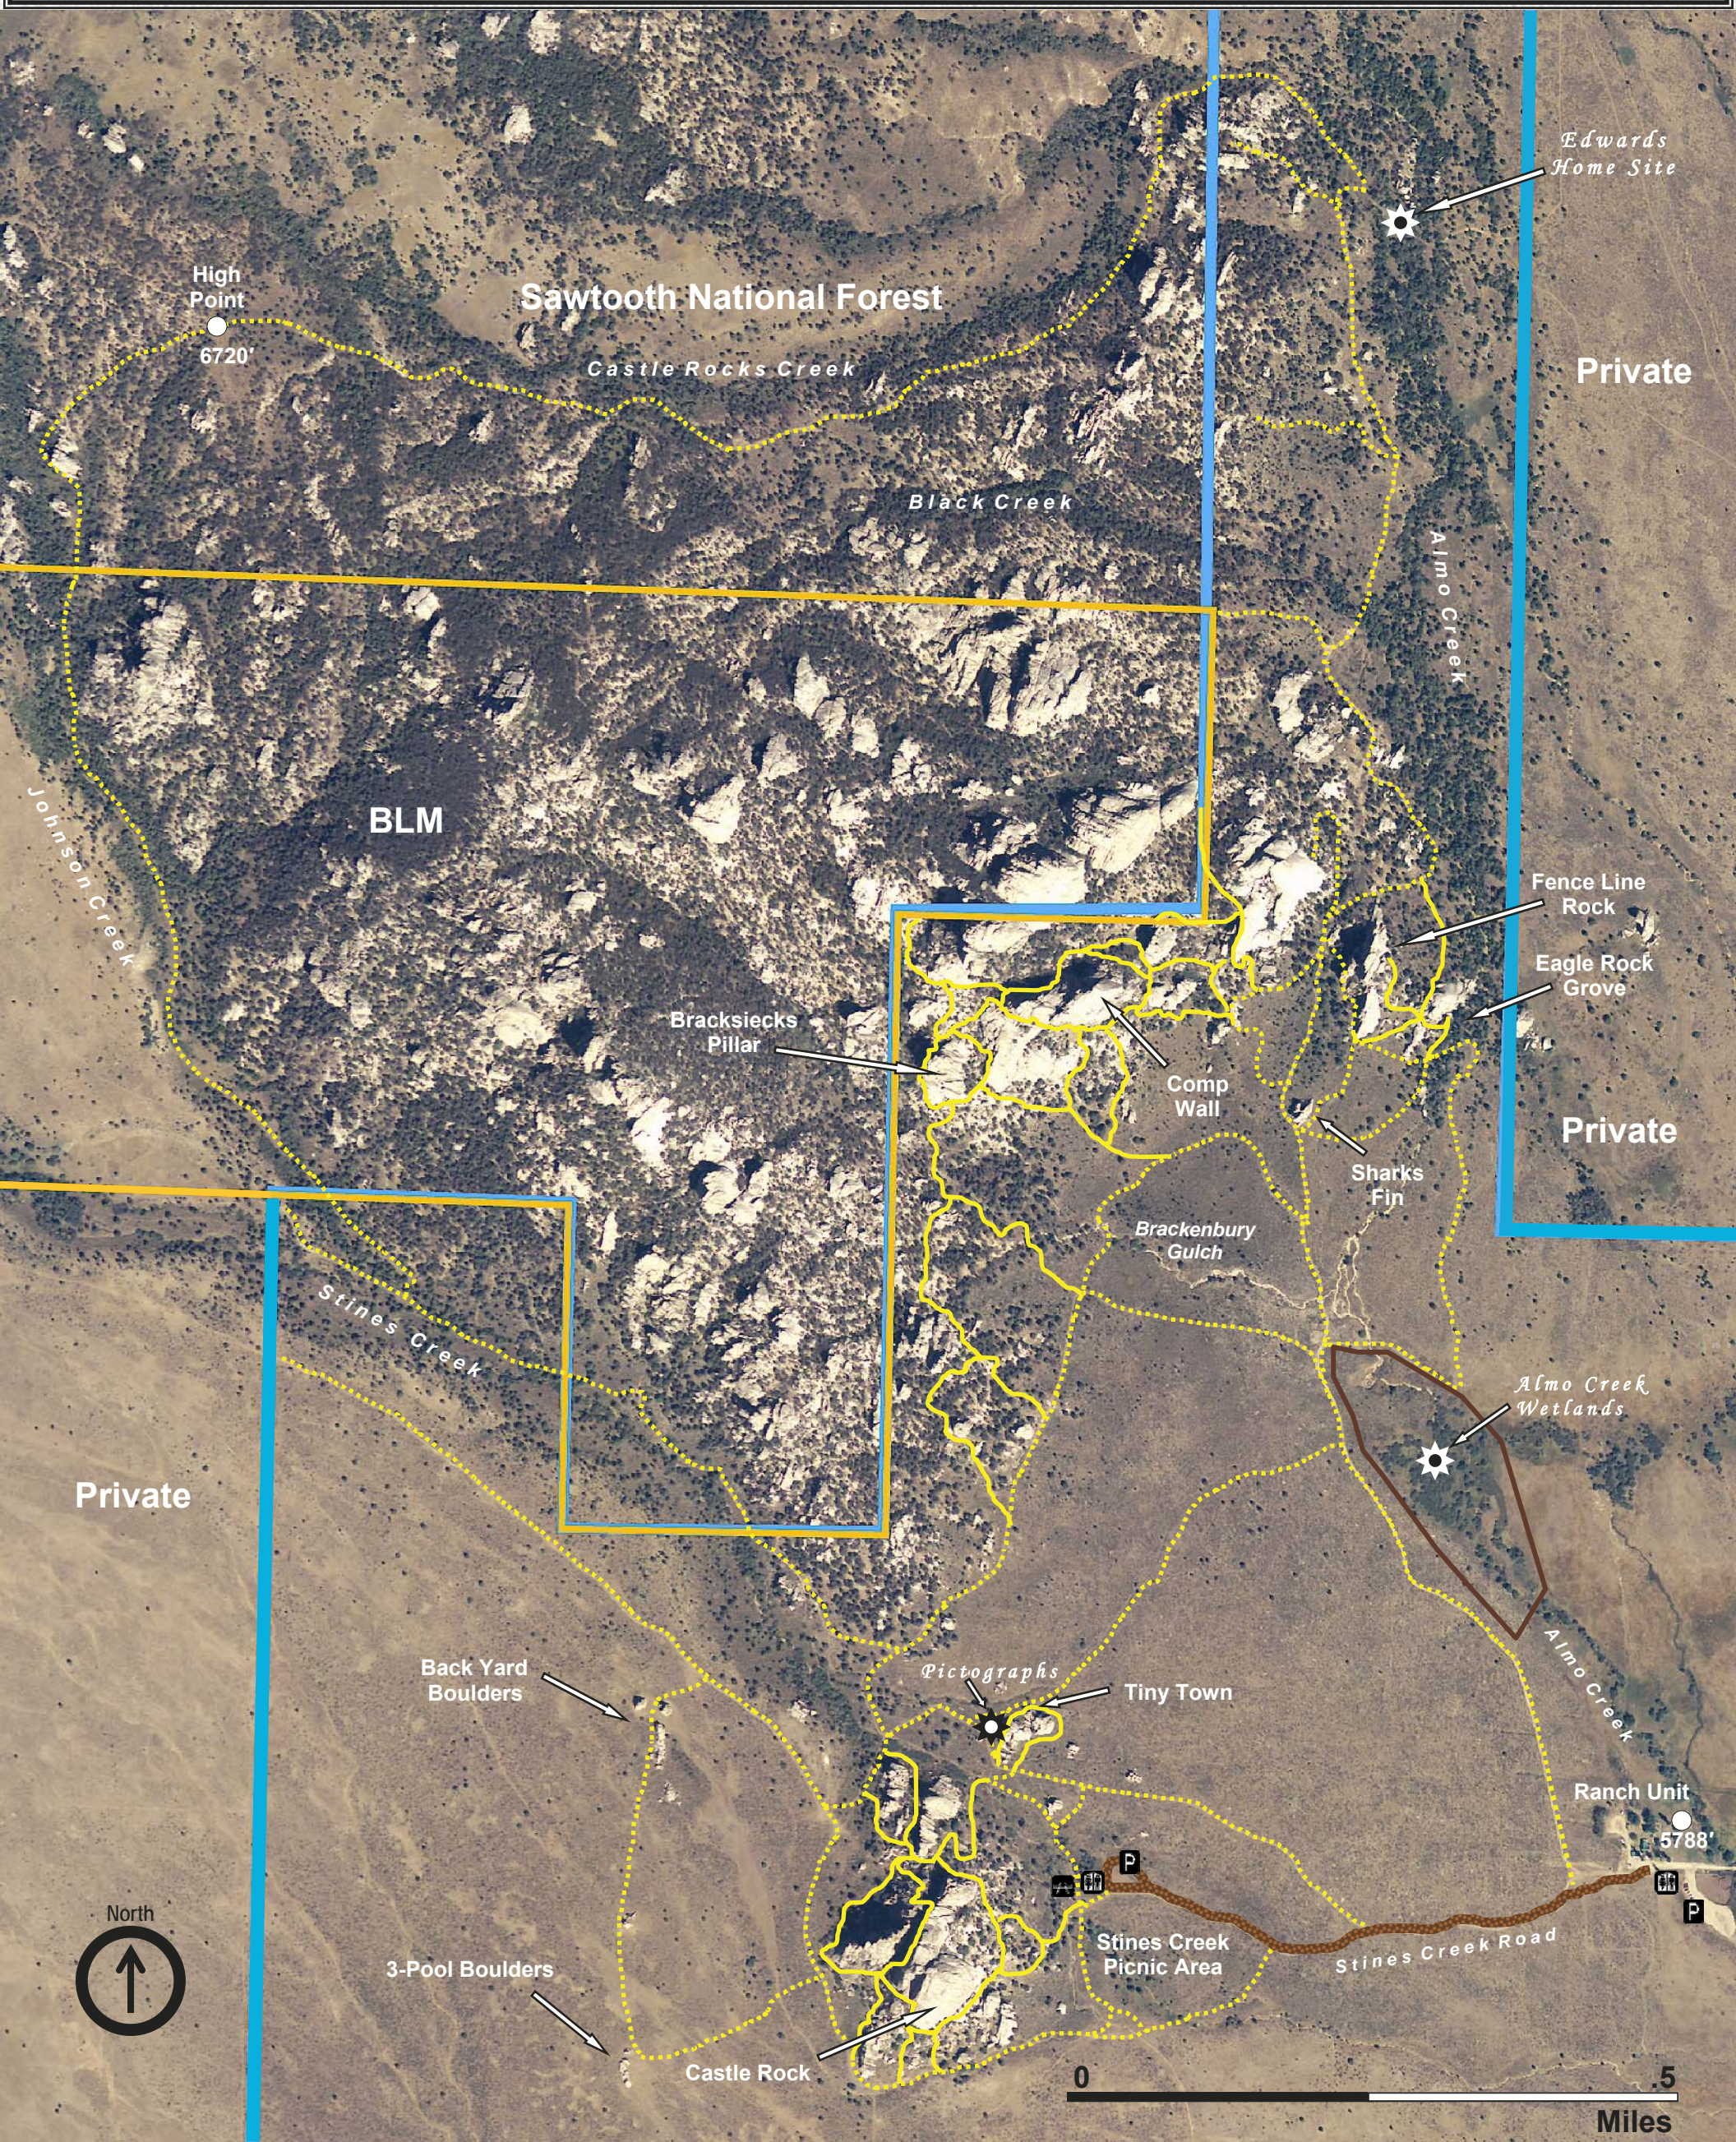

CASTLE ROCKS STATE PARK

Ranch Unit Trails

LEGEND

BLM Boundary

CRSP Boundary

Elevation Point

Foot

Foot, Horse, Bike

Points of Interest

Private

Restrooms

Picnic Area

Parking