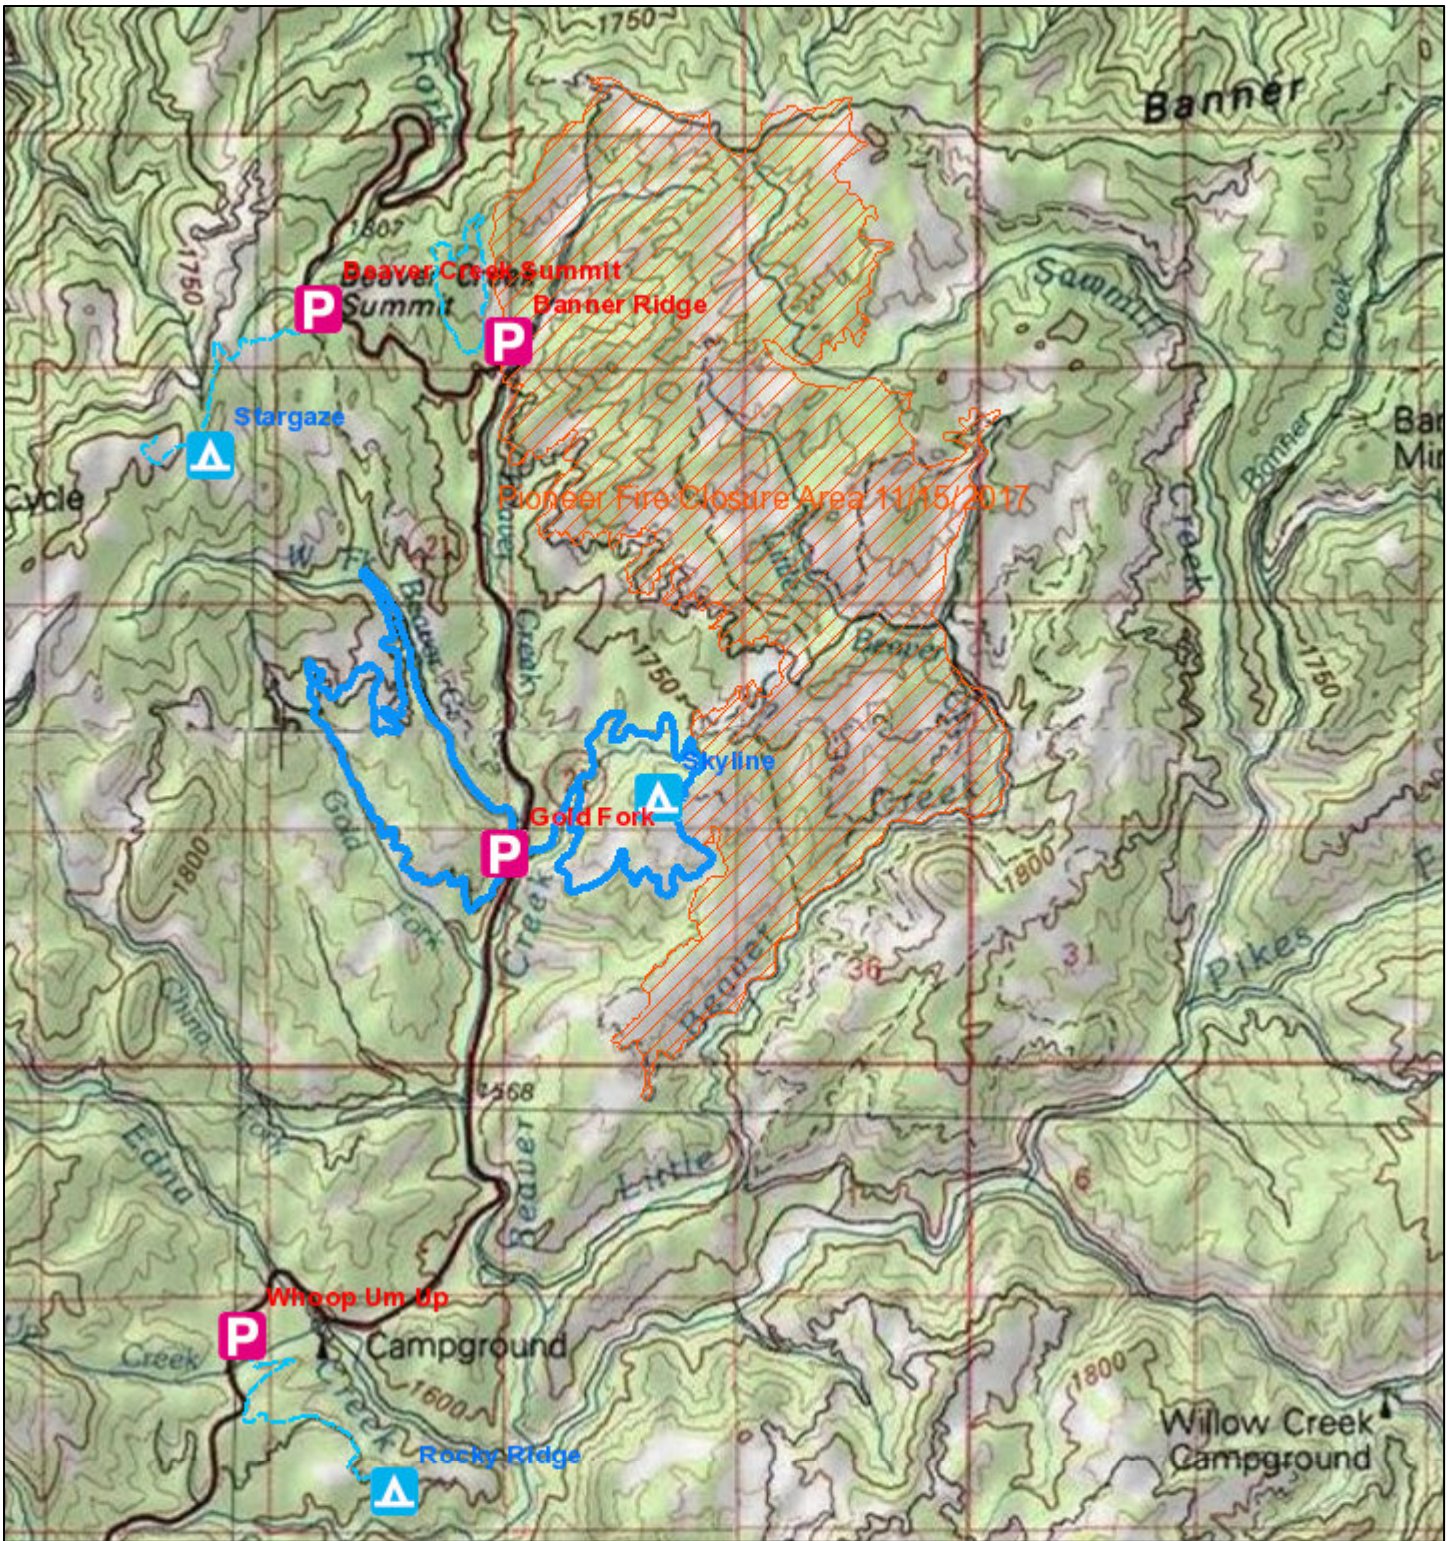

Idaho Yurts & Trails Map 2017-2018

November 3, 2017

1:72,224

P Parking

 Closed Area

A Yurts

Ski Trails

 Groomed

 ungroomed

Idaho Department of Parks and Recreation
Copyright:© 2013 National Geographic Society, i-cubed