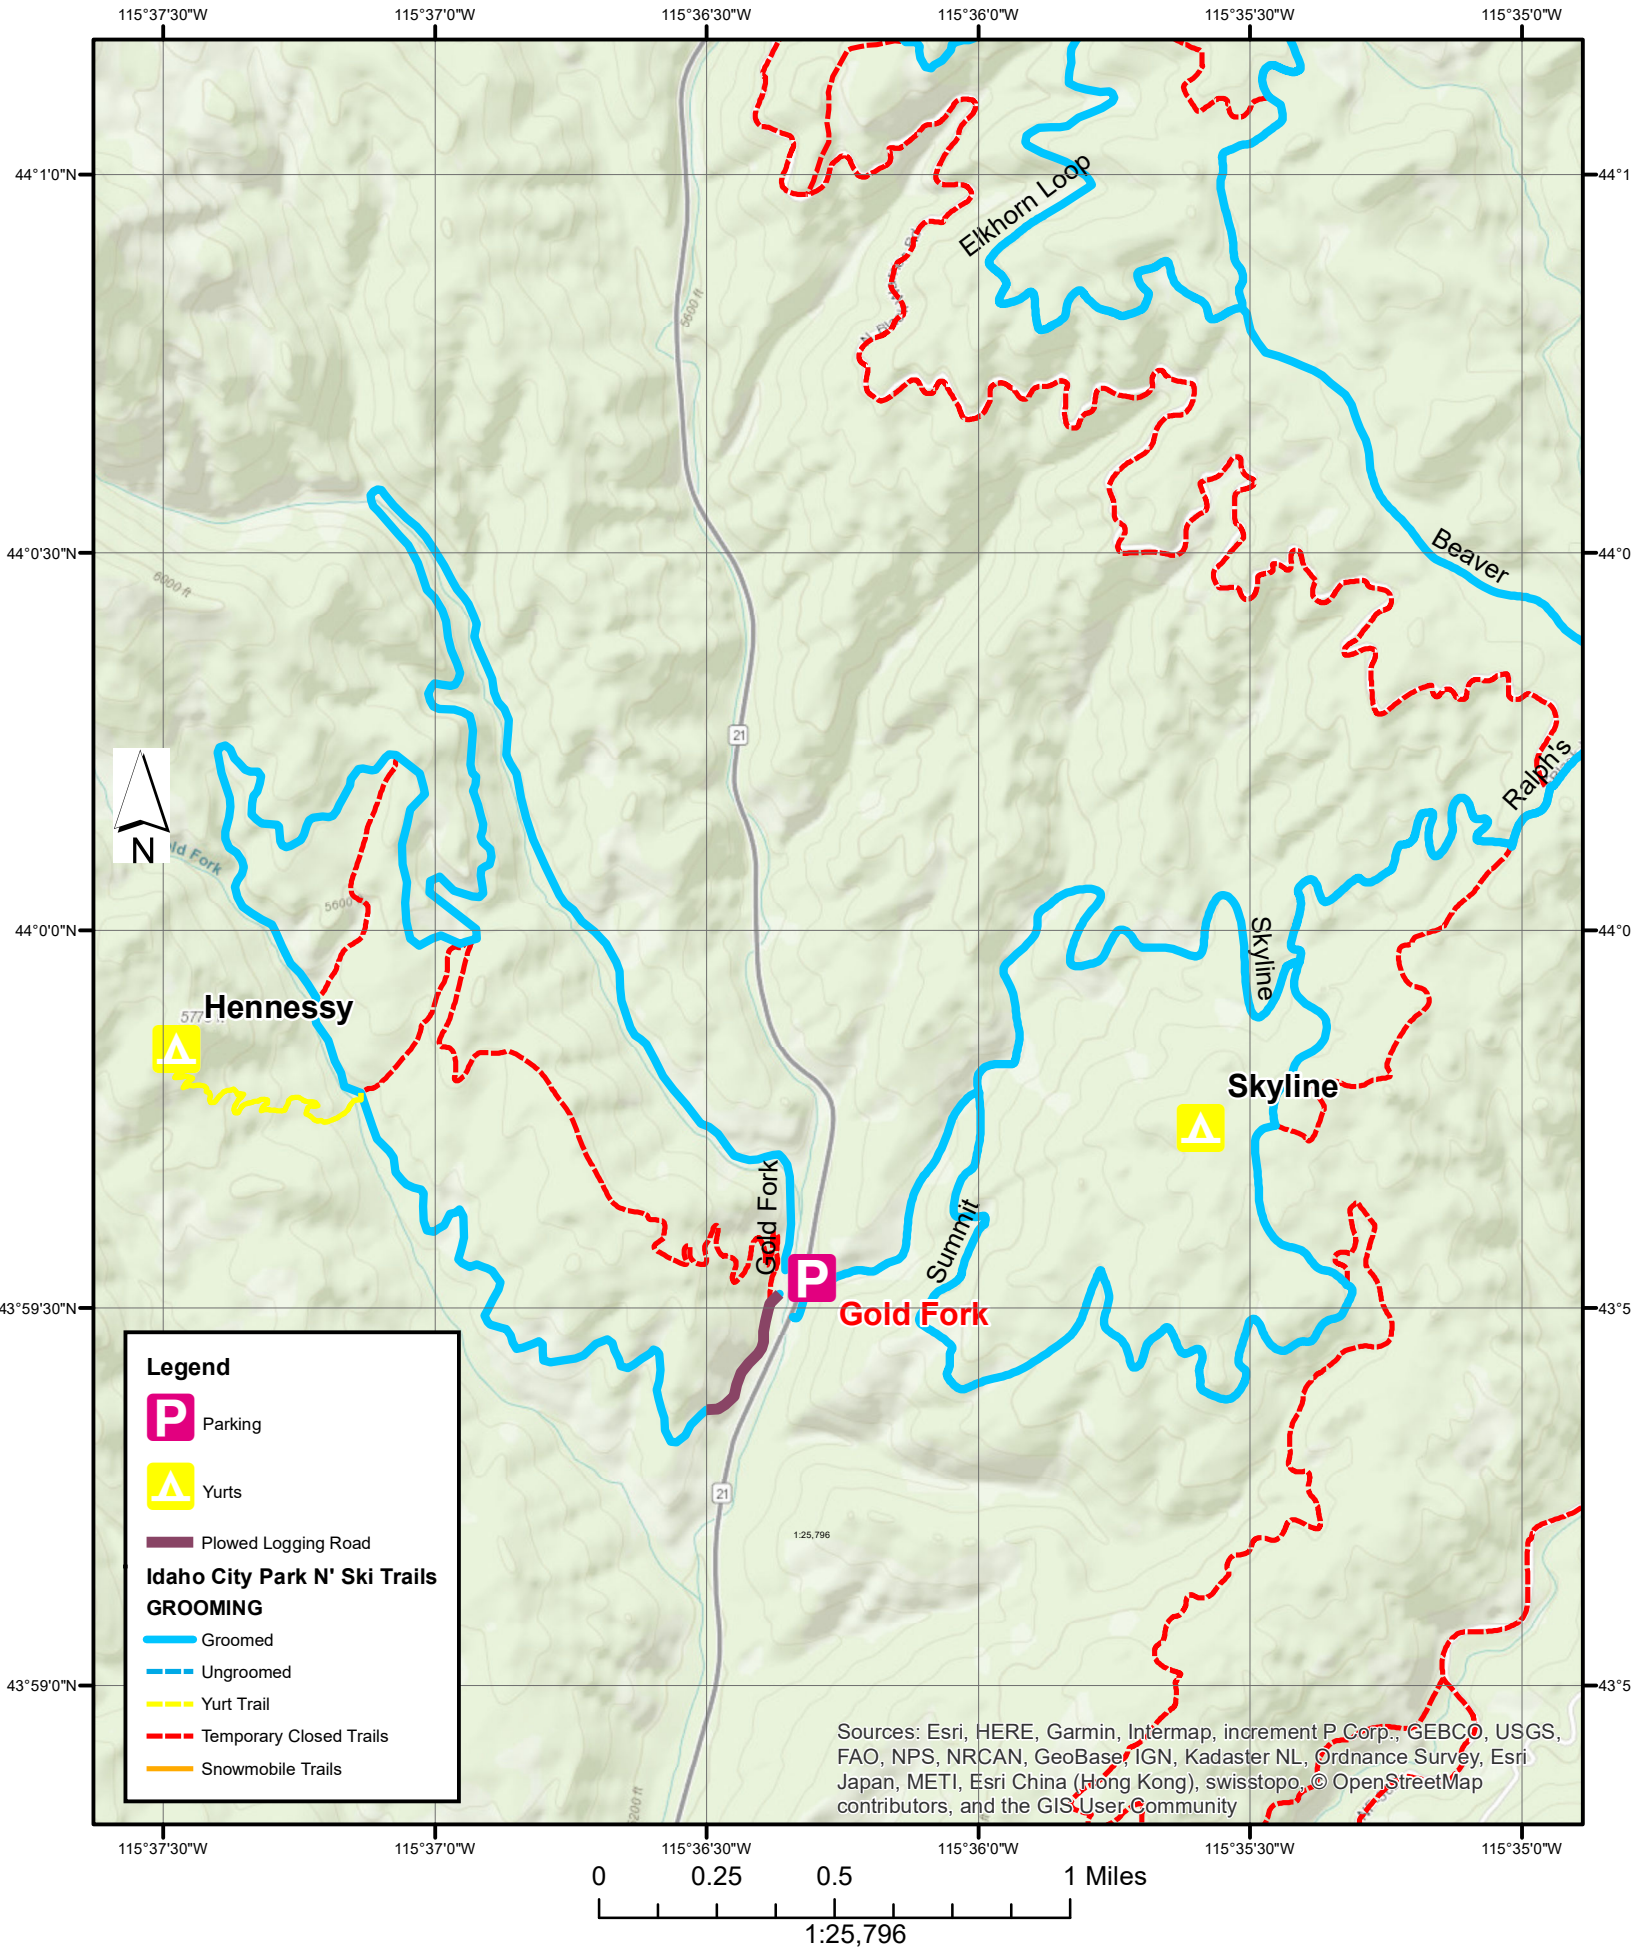

Gold Fork Park N' Ski Area

Legend

-  Parking
-  Yurts
-  Plowed Logging Road

Idaho City Park N' Ski Trails

GROOMING

-  Groomed
-  Ungroomed
-  Yurt Trail
-  Temporary Closed Trails
-  Snowmobile Trails

Sources: Esri, HERE, Garmin, Intermap, increment P Corp., GEBCO, USGS, FAO, NPS, NRCAN, GeoBase, IGN, Kadaster NL, Ordnance Survey, Esri Japan, METI, Esri China (Hong Kong), swisstopo, © OpenStreetMap contributors, and the GIS User Community