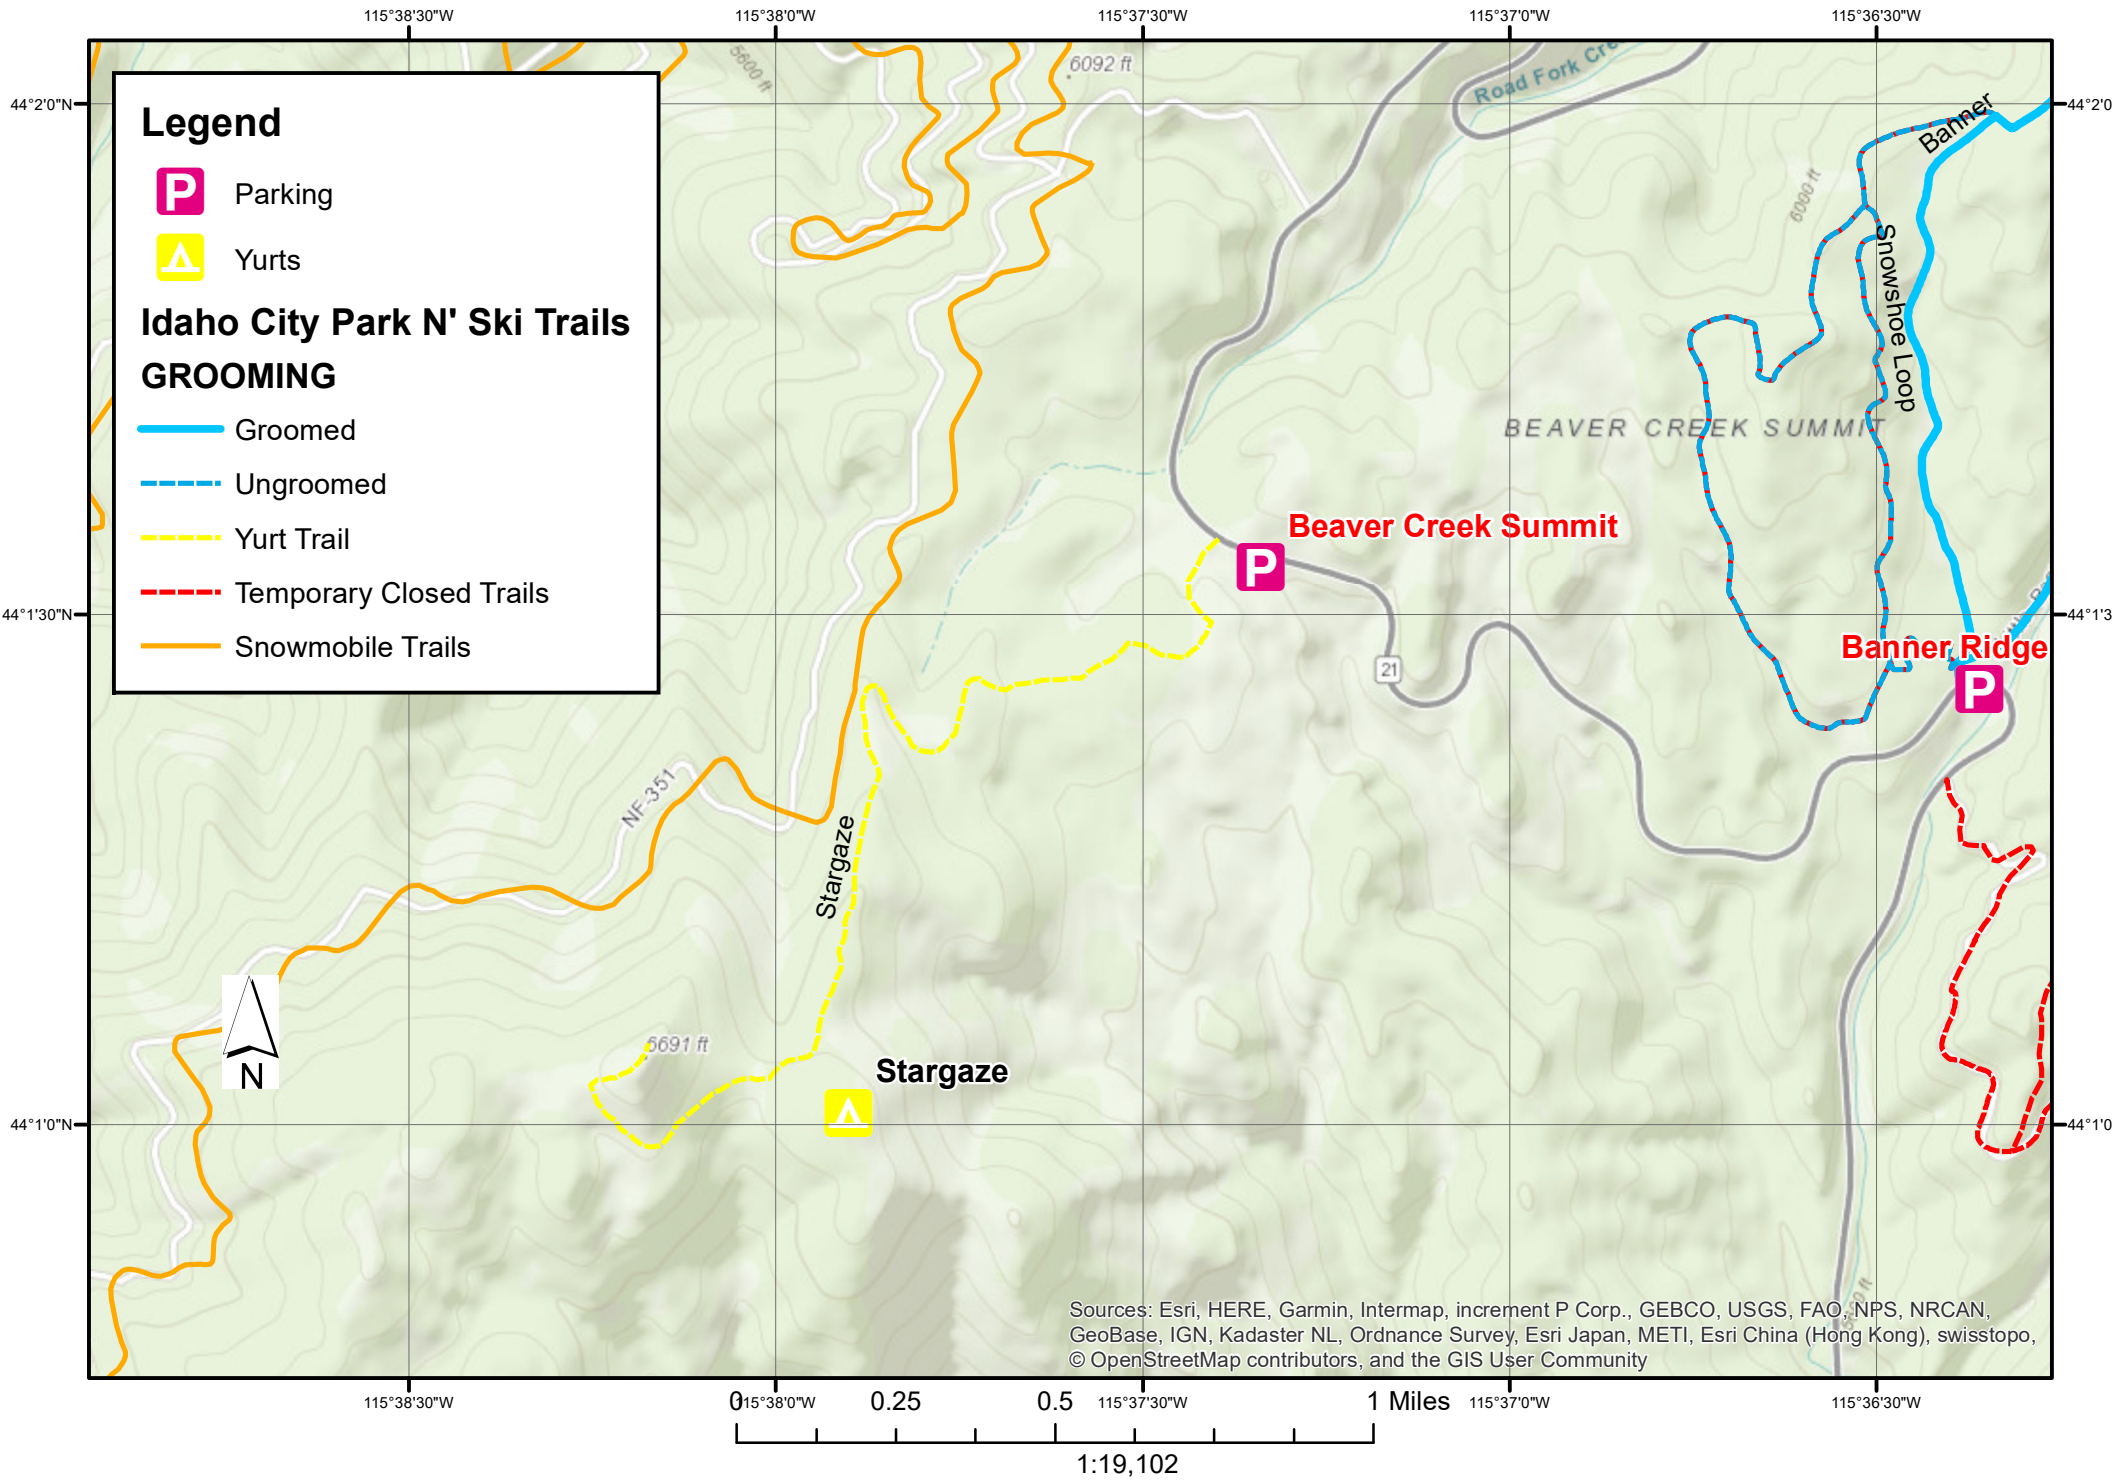

# Beaver Creek Park N' Ski Area

Sources: Esri, HERE, Garmin, Intermap, increment P Corp., GEBCO, USGS, FAO, NPS, NRCAN, GeoBase, IGN, Kadaster NL, Ordnance Survey, Esri Japan, METI, Esri China (Hong Kong), swisstopo, © OpenStreetMap contributors, and the GIS User Community