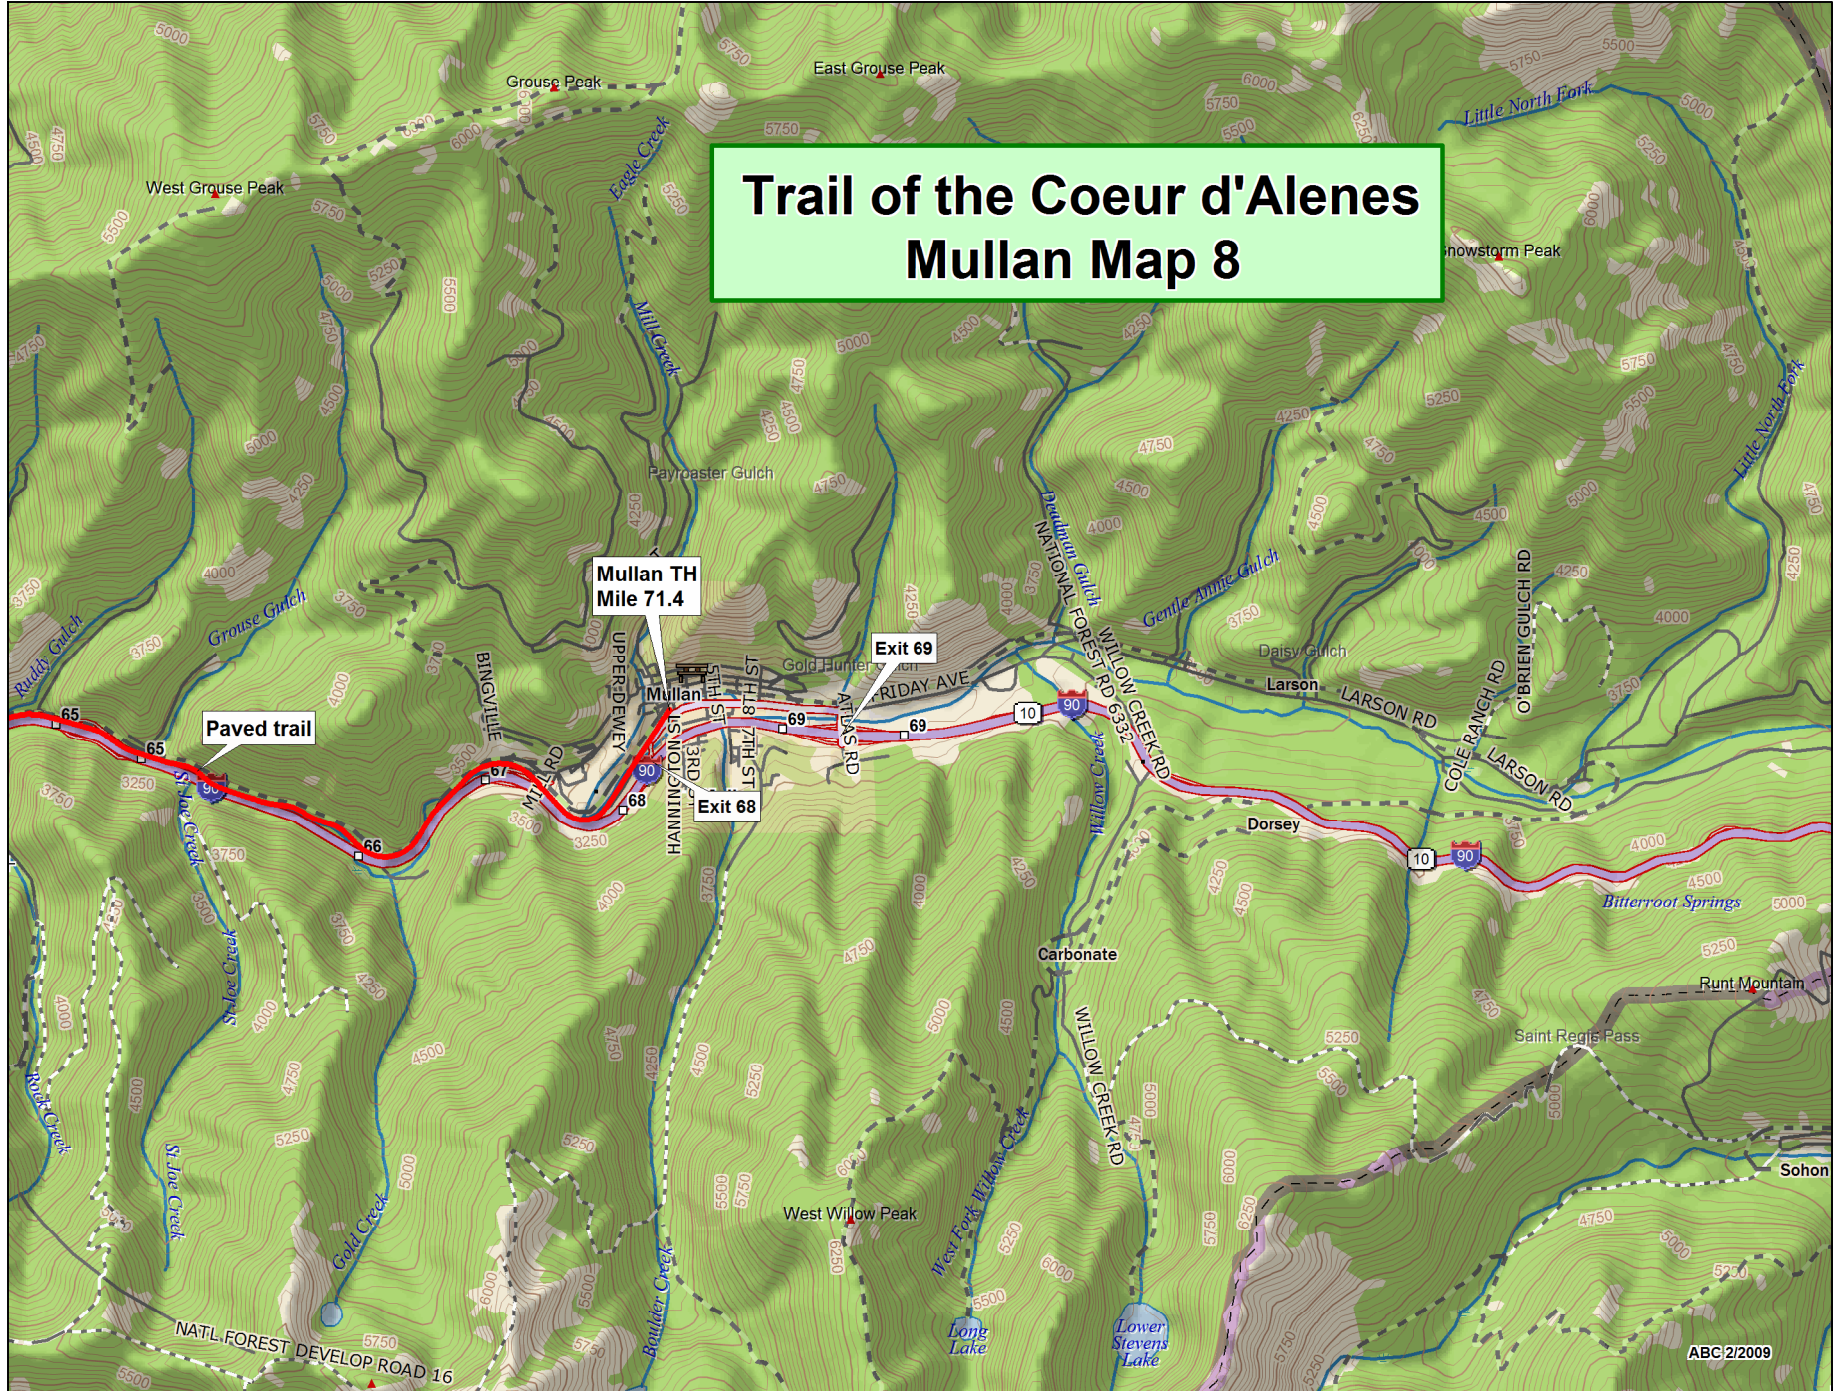

Trail of the Coeur d'Alenes Mullan Map 8

Data use subject to license.

© DeLorme. XMap® 6.

www.delorme.com

Scale 1 : 48,500

1" = 4,041.7 ft Data Zoom 12-0