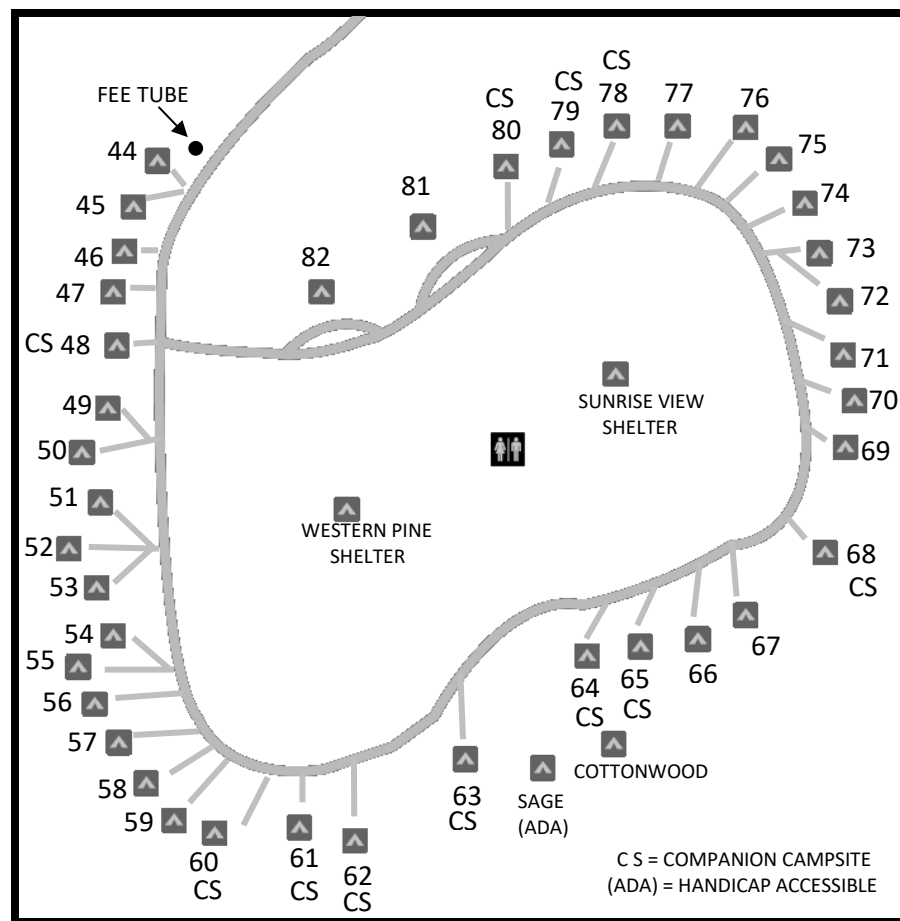

### THREE ISLAND CROSSING STATE PARK

#### WAGON WHEEL – UPPER CAMPGROUND

#### TRAILSIDE – LOWER CAMPGROUND

	<u>CHECK IN</u>	<u>CHECK OUT</u>
CAMPSITES	2:00 p.m.	1:00 p.m.
CABINS	3:00 p.m.	11:00am

**CAMPHOST:** Located @ site # 42

**FIREWOOD** and **ICE** available for purchase