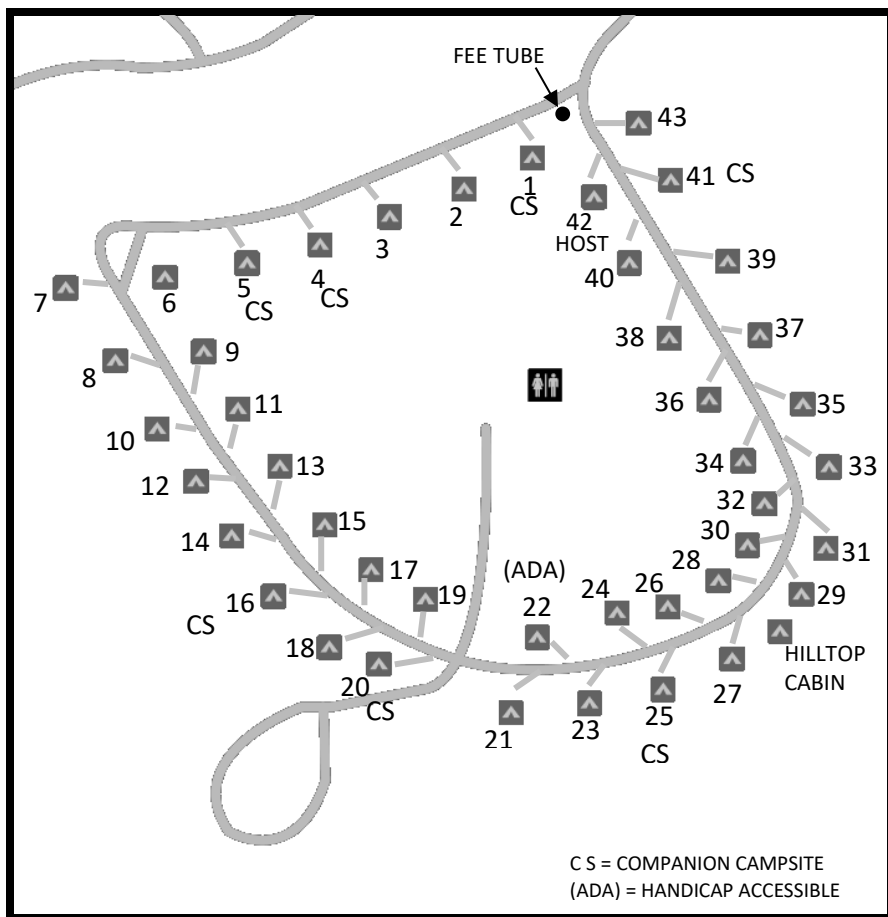

### THREE ISLAND CROSSING STATE PARK

#### WAGON WHEEL – UPPER CAMPGROUND

#### TRAILSIDE – LOWER CAMPGROUND

	<u>CHECK IN</u>	<u>CHECK OUT</u>
CAMPSITES	2:00 p.m.	1:00 p.m.
CABINS	3:00 p.m.	11:00am

**CAMPHOST:** Located @ site # 42

**FIREWOOD** and **ICE** available for purchase

**\*Pets may not be left unattended and must always be on a leash. Owners are responsible for cleaning up after their pets.**

**\*No driving or parking on the grass.**

**\*Quiet Hours 10:00 p.m. to 7:00 a.m.**