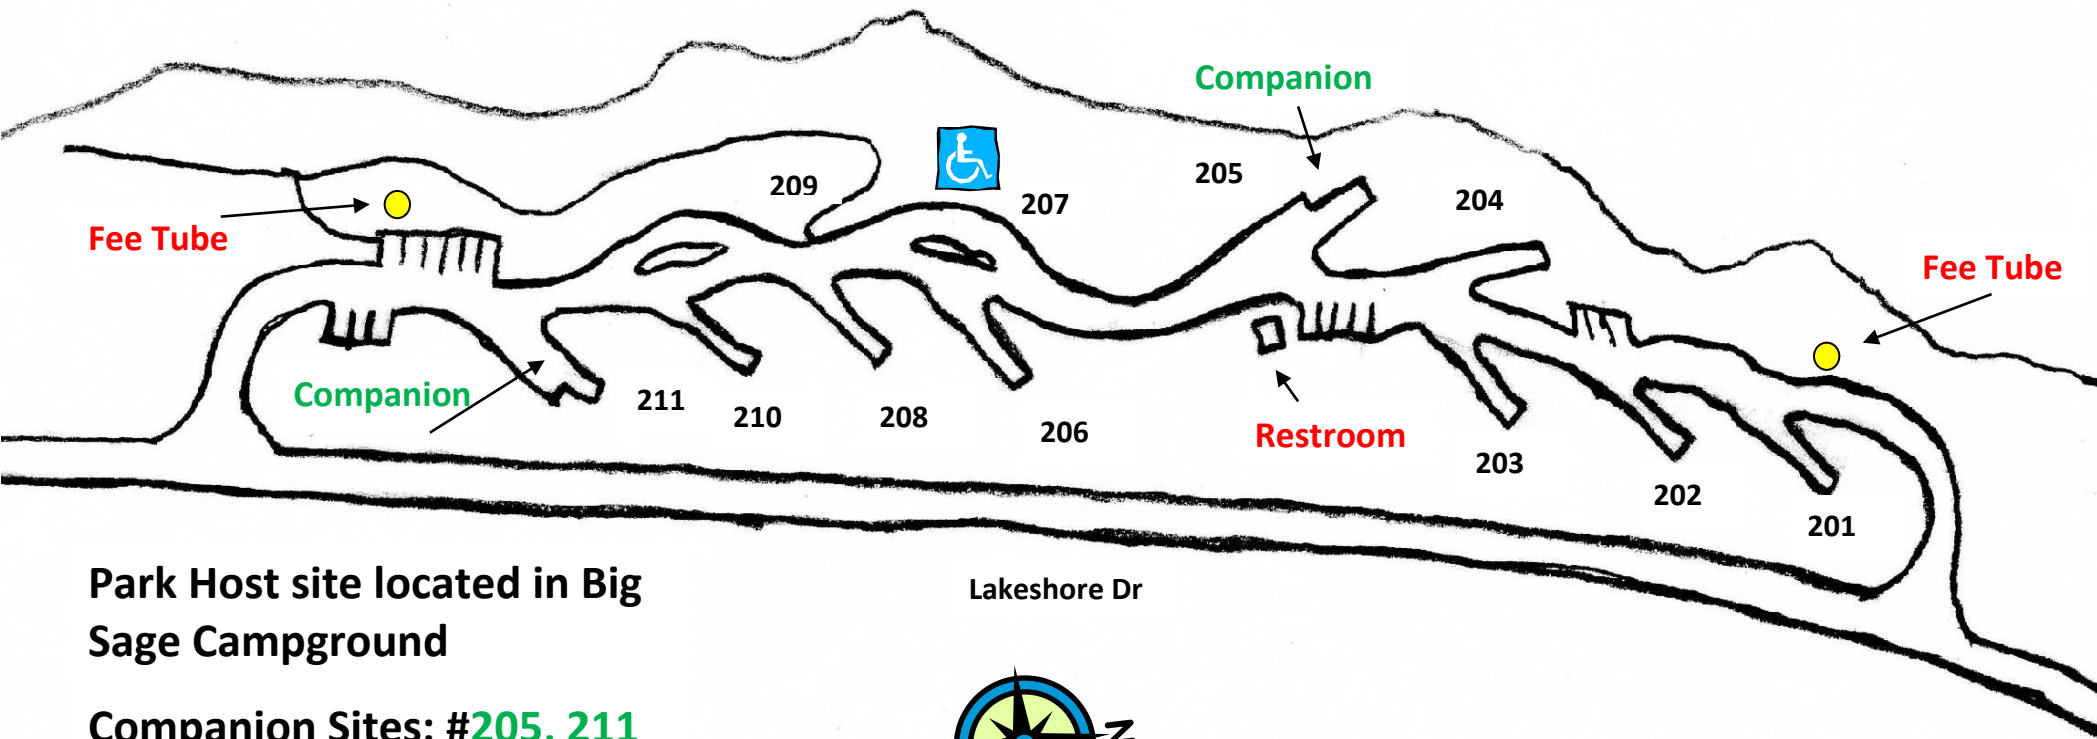

SAGE BLUFF CAMPGROUND

Lake Cascade

Lake Cascade

Park Host site located in Big Sage Campground

Companion Sites: #205, 211

ADA: #207