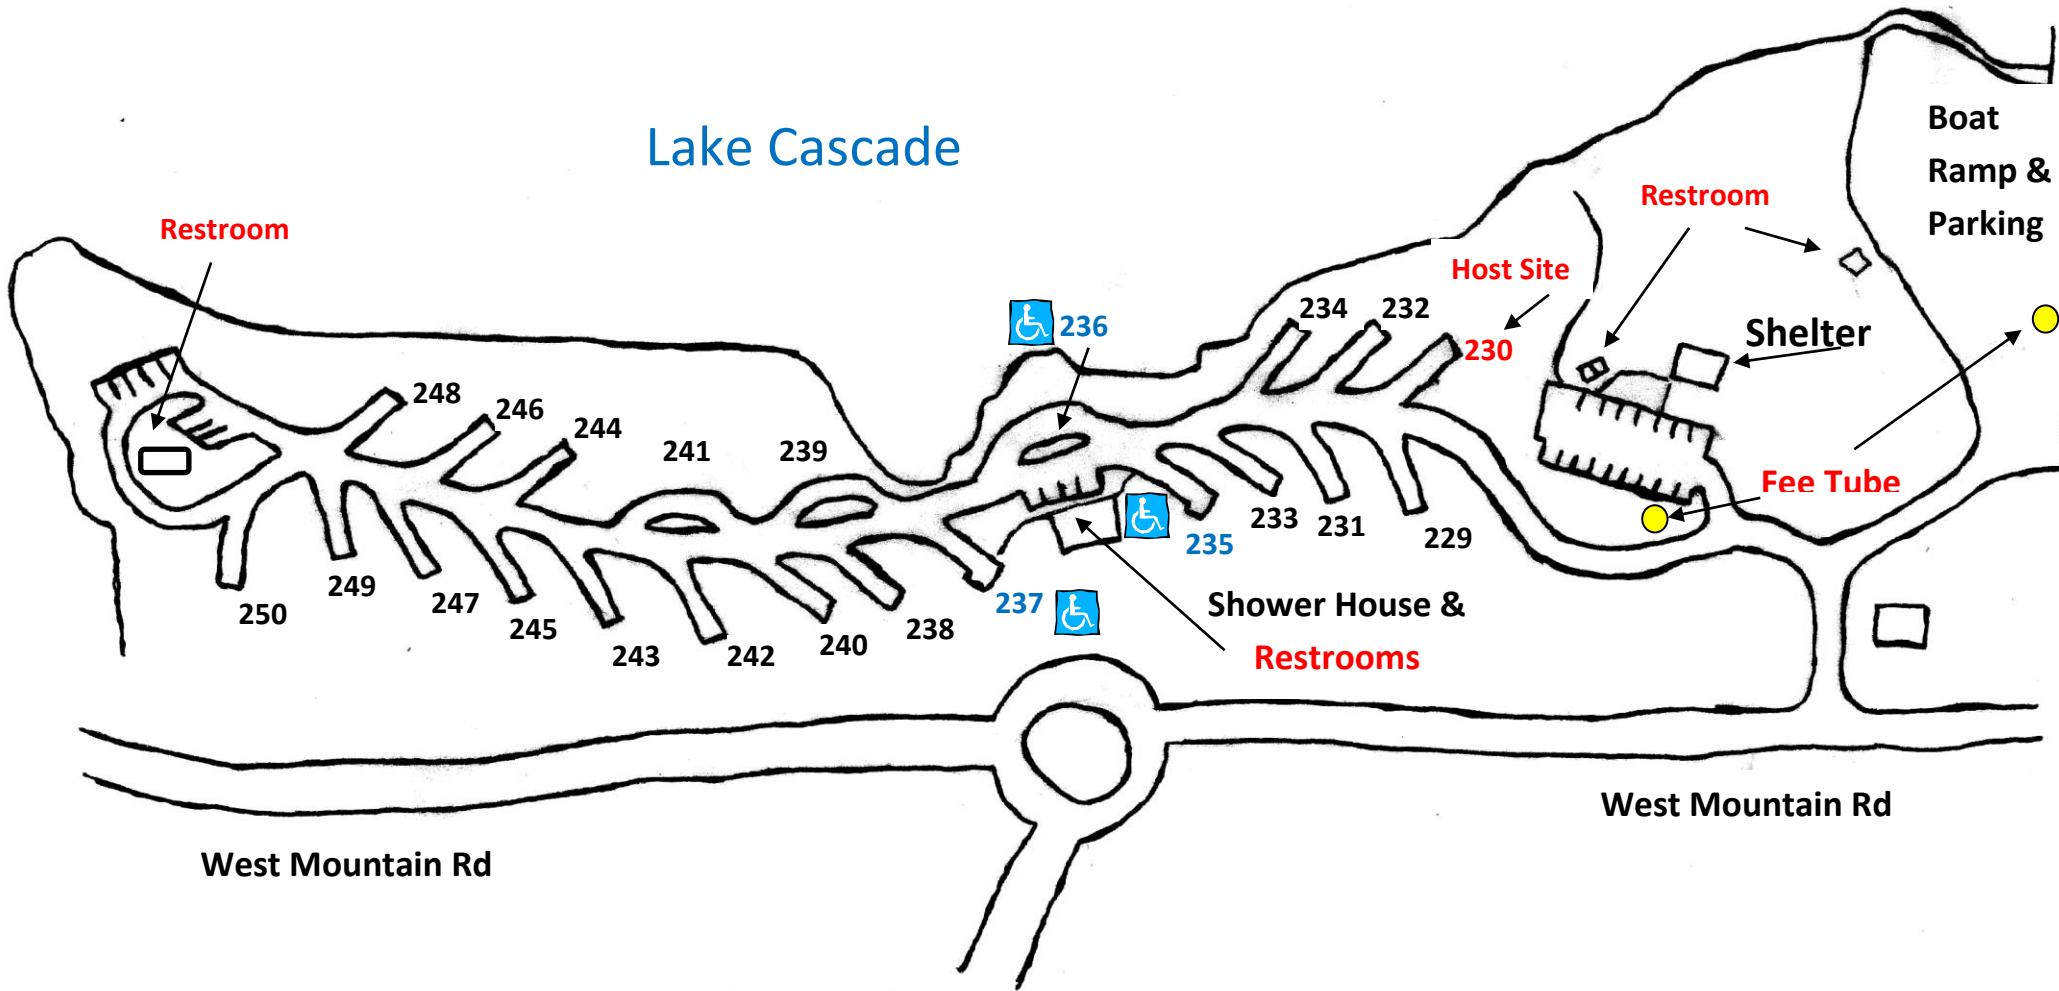

POISON CREEK CAMPGROUND

Host Site: #230

ADA: #235, 236, 237