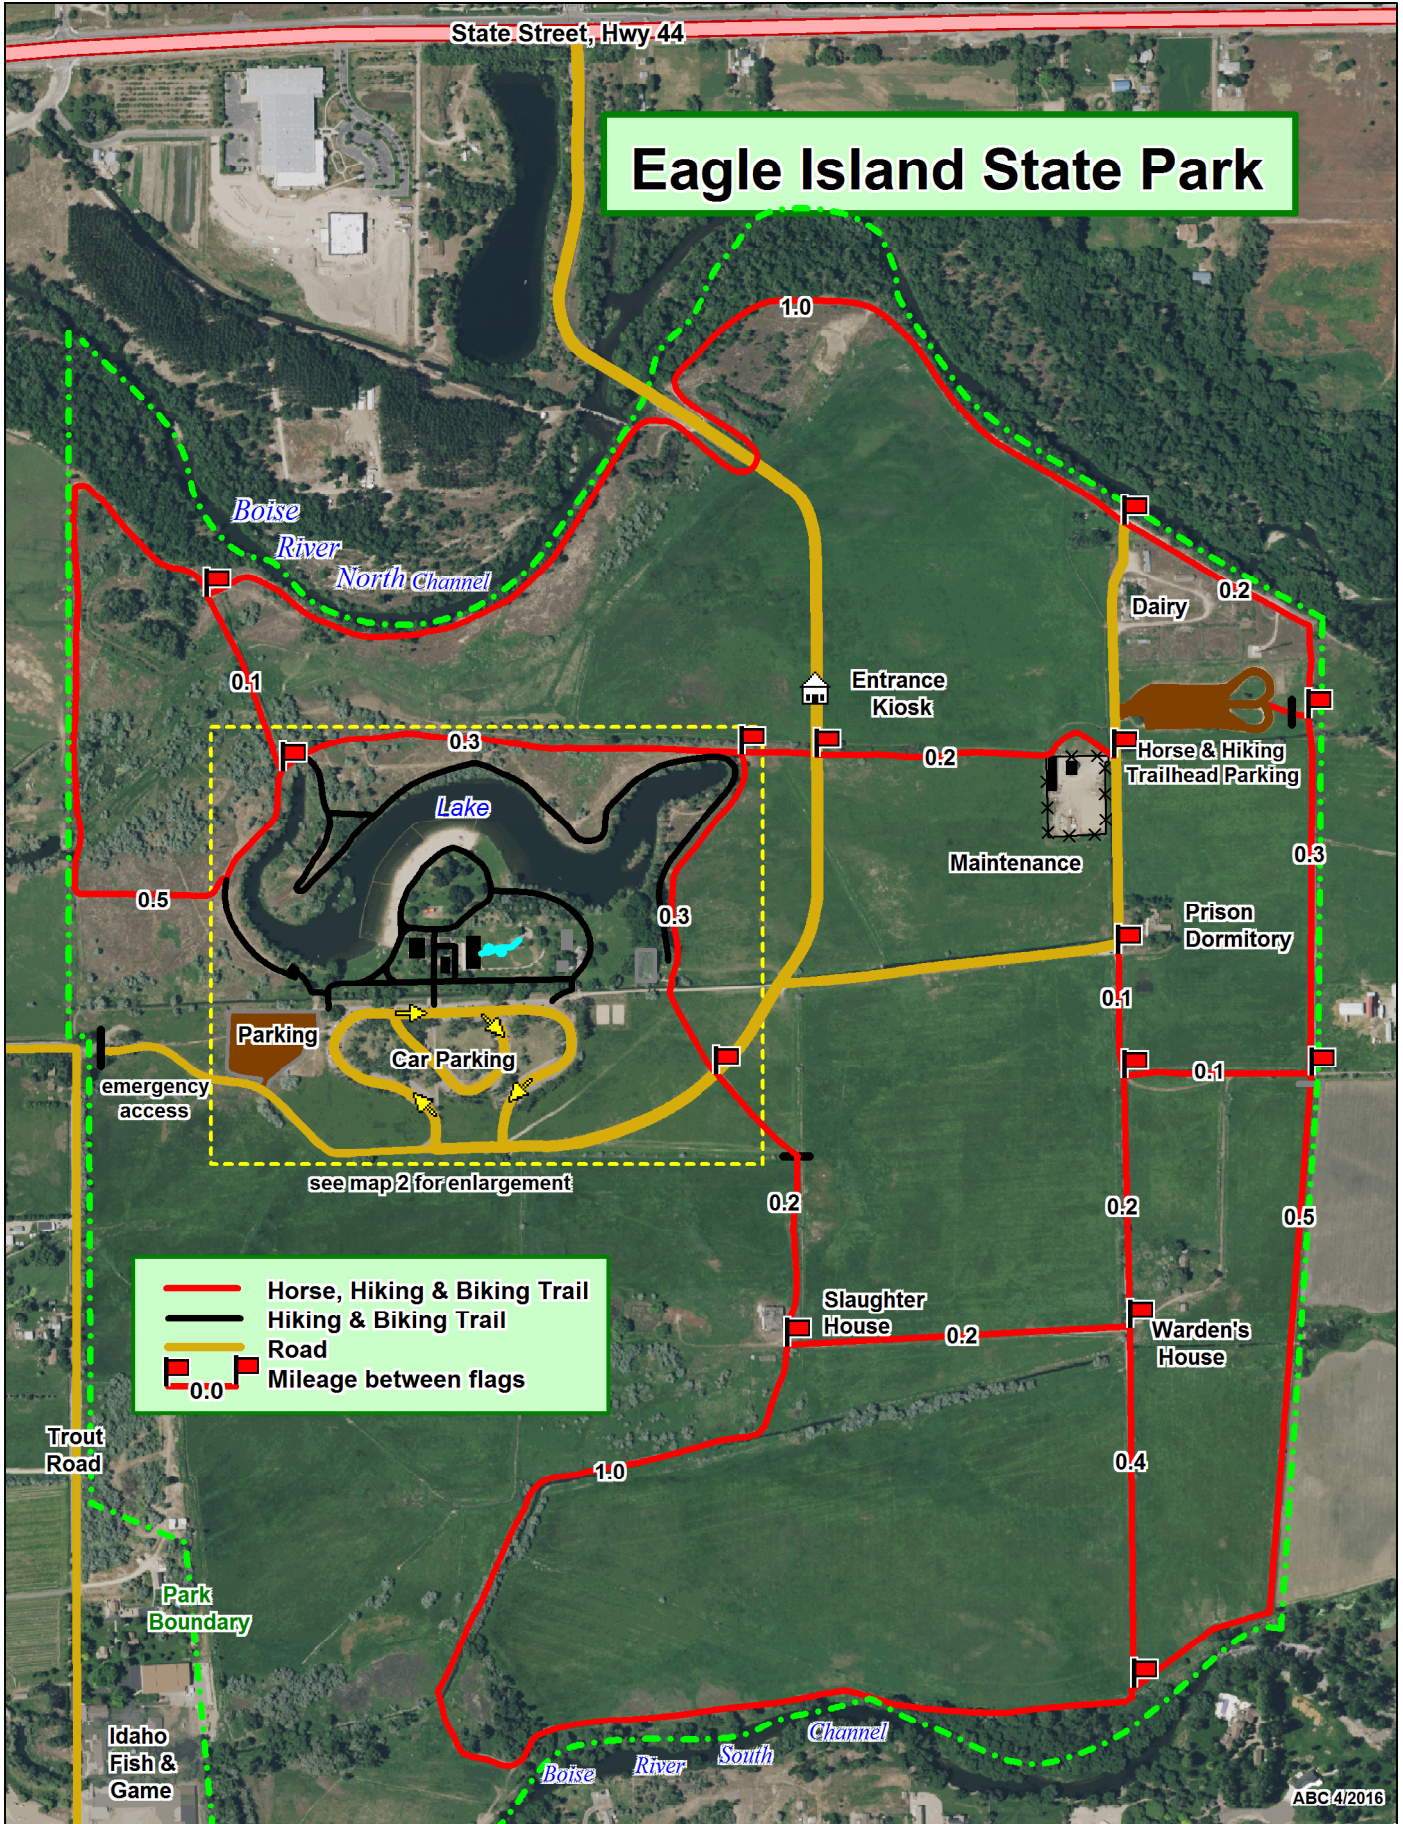

Eagle Island State Park

Data use subject to license.

© DeLorme. XMap® 6.

www.delorme.com

ABC/4/2016

- Horse, Hiking & Biking Trail
- Hiking & Biking Trail
- Road

ABC 7/2016

Eagle Island State Park Recreation Area

Data use subject to license.
 © DeLorme. XMap® 6.
 www.delorme.com

Scale 1 : 2,800

1" = 233.3 ft Data Zoom 16-0