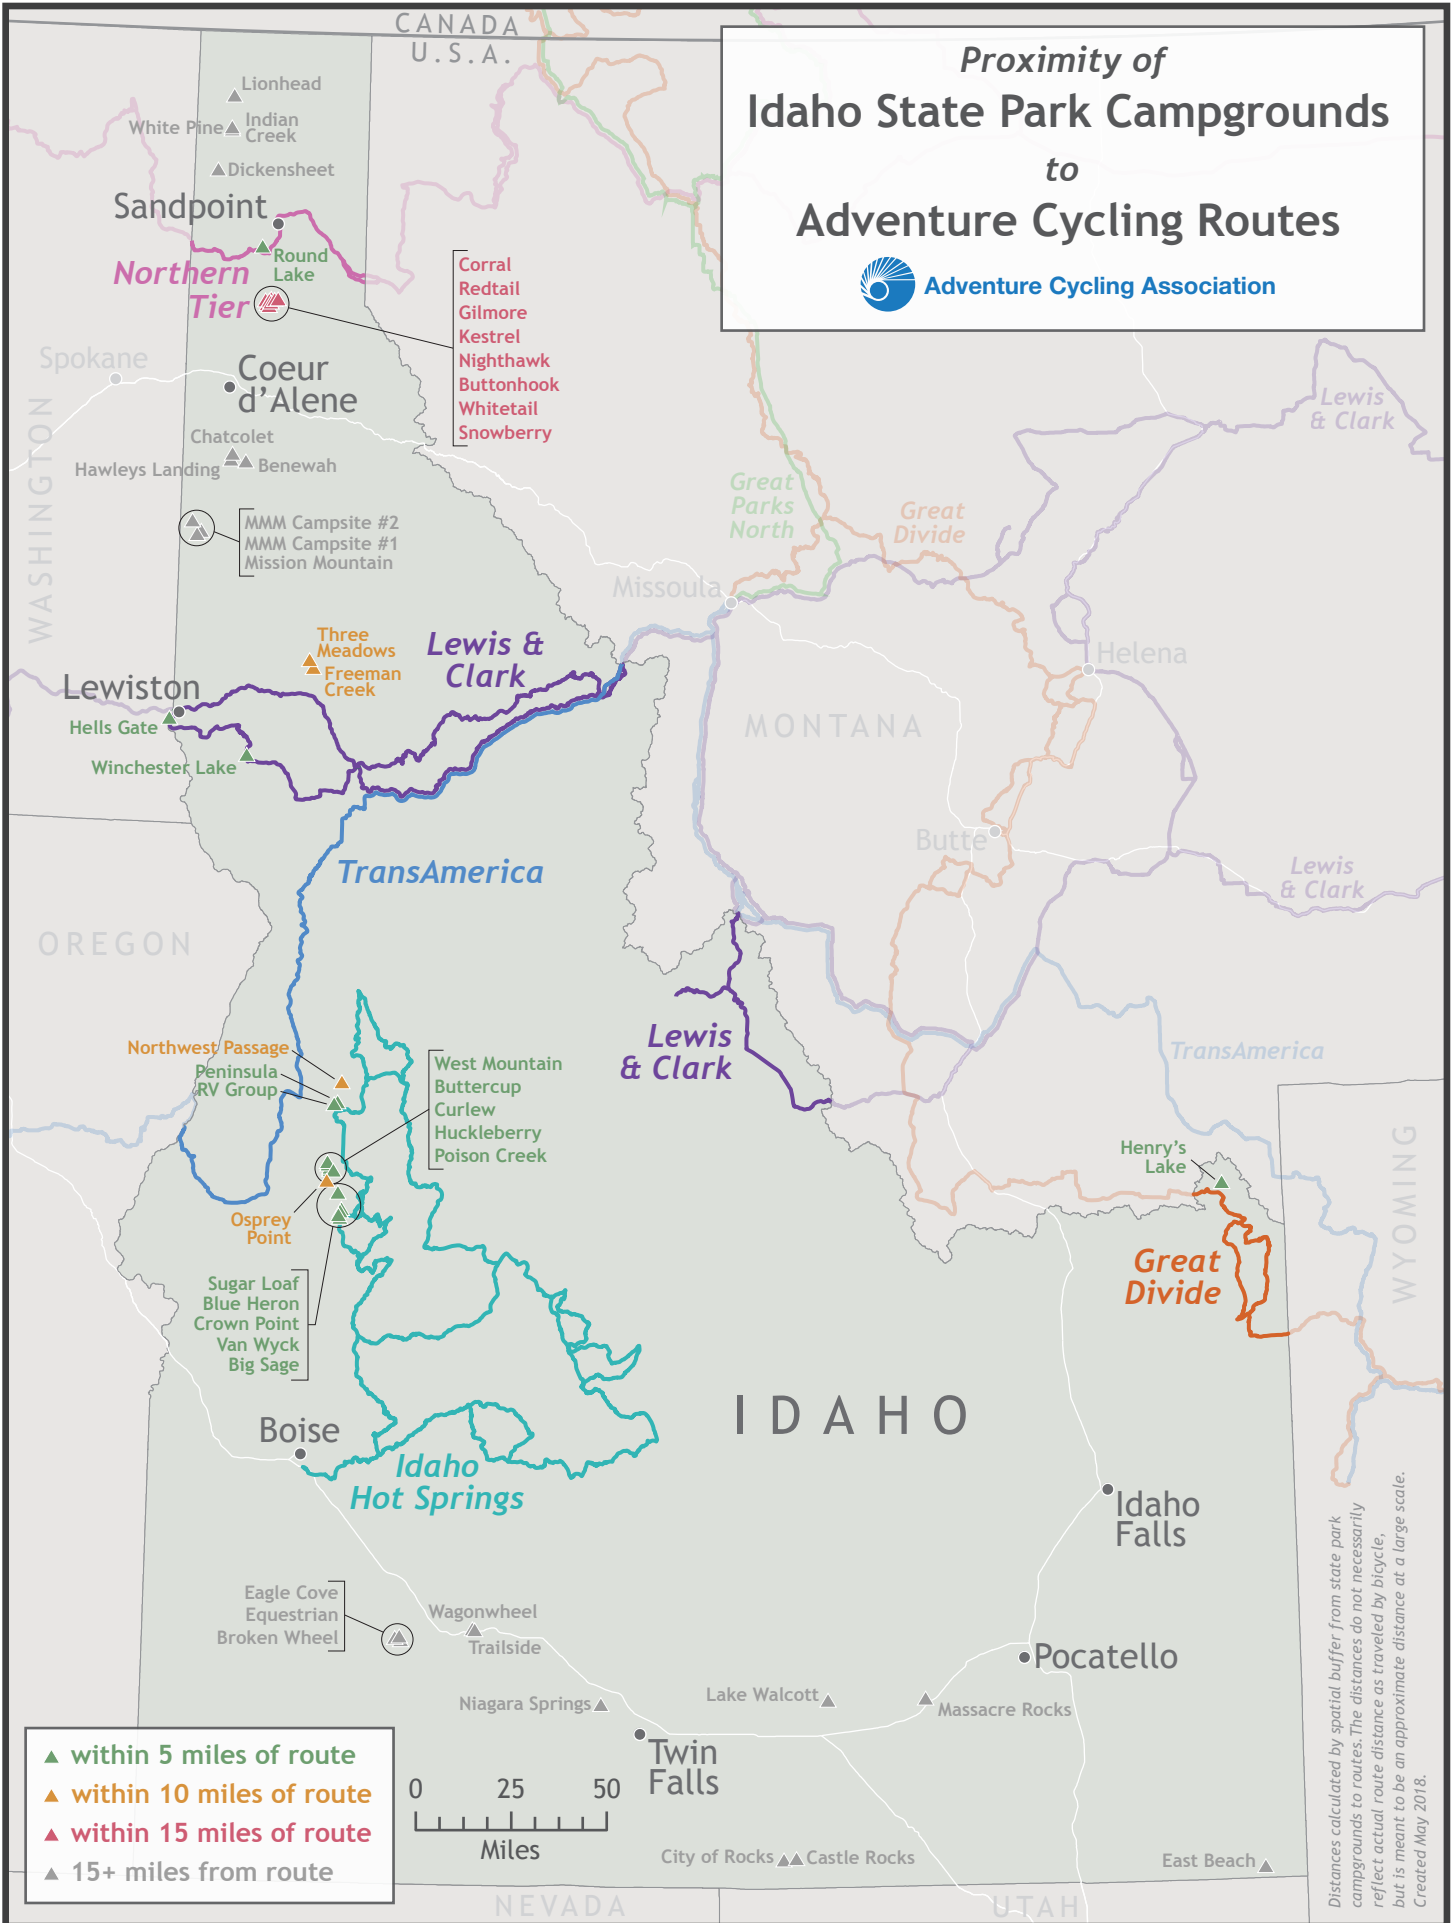

Proximity of Idaho State Park Campgrounds to Adventure Cycling Routes

- ▲ within 5 miles of route
- ▲ within 10 miles of route
- ▲ within 15 miles of route
- ▲ 15+ miles from route

Distances calculated by spatial buffer from state park campgrounds to routes. The distances do not necessarily reflect actual route distance as traveled by bicycle, but is meant to be an approximate distance at a large scale. Created May 2018.