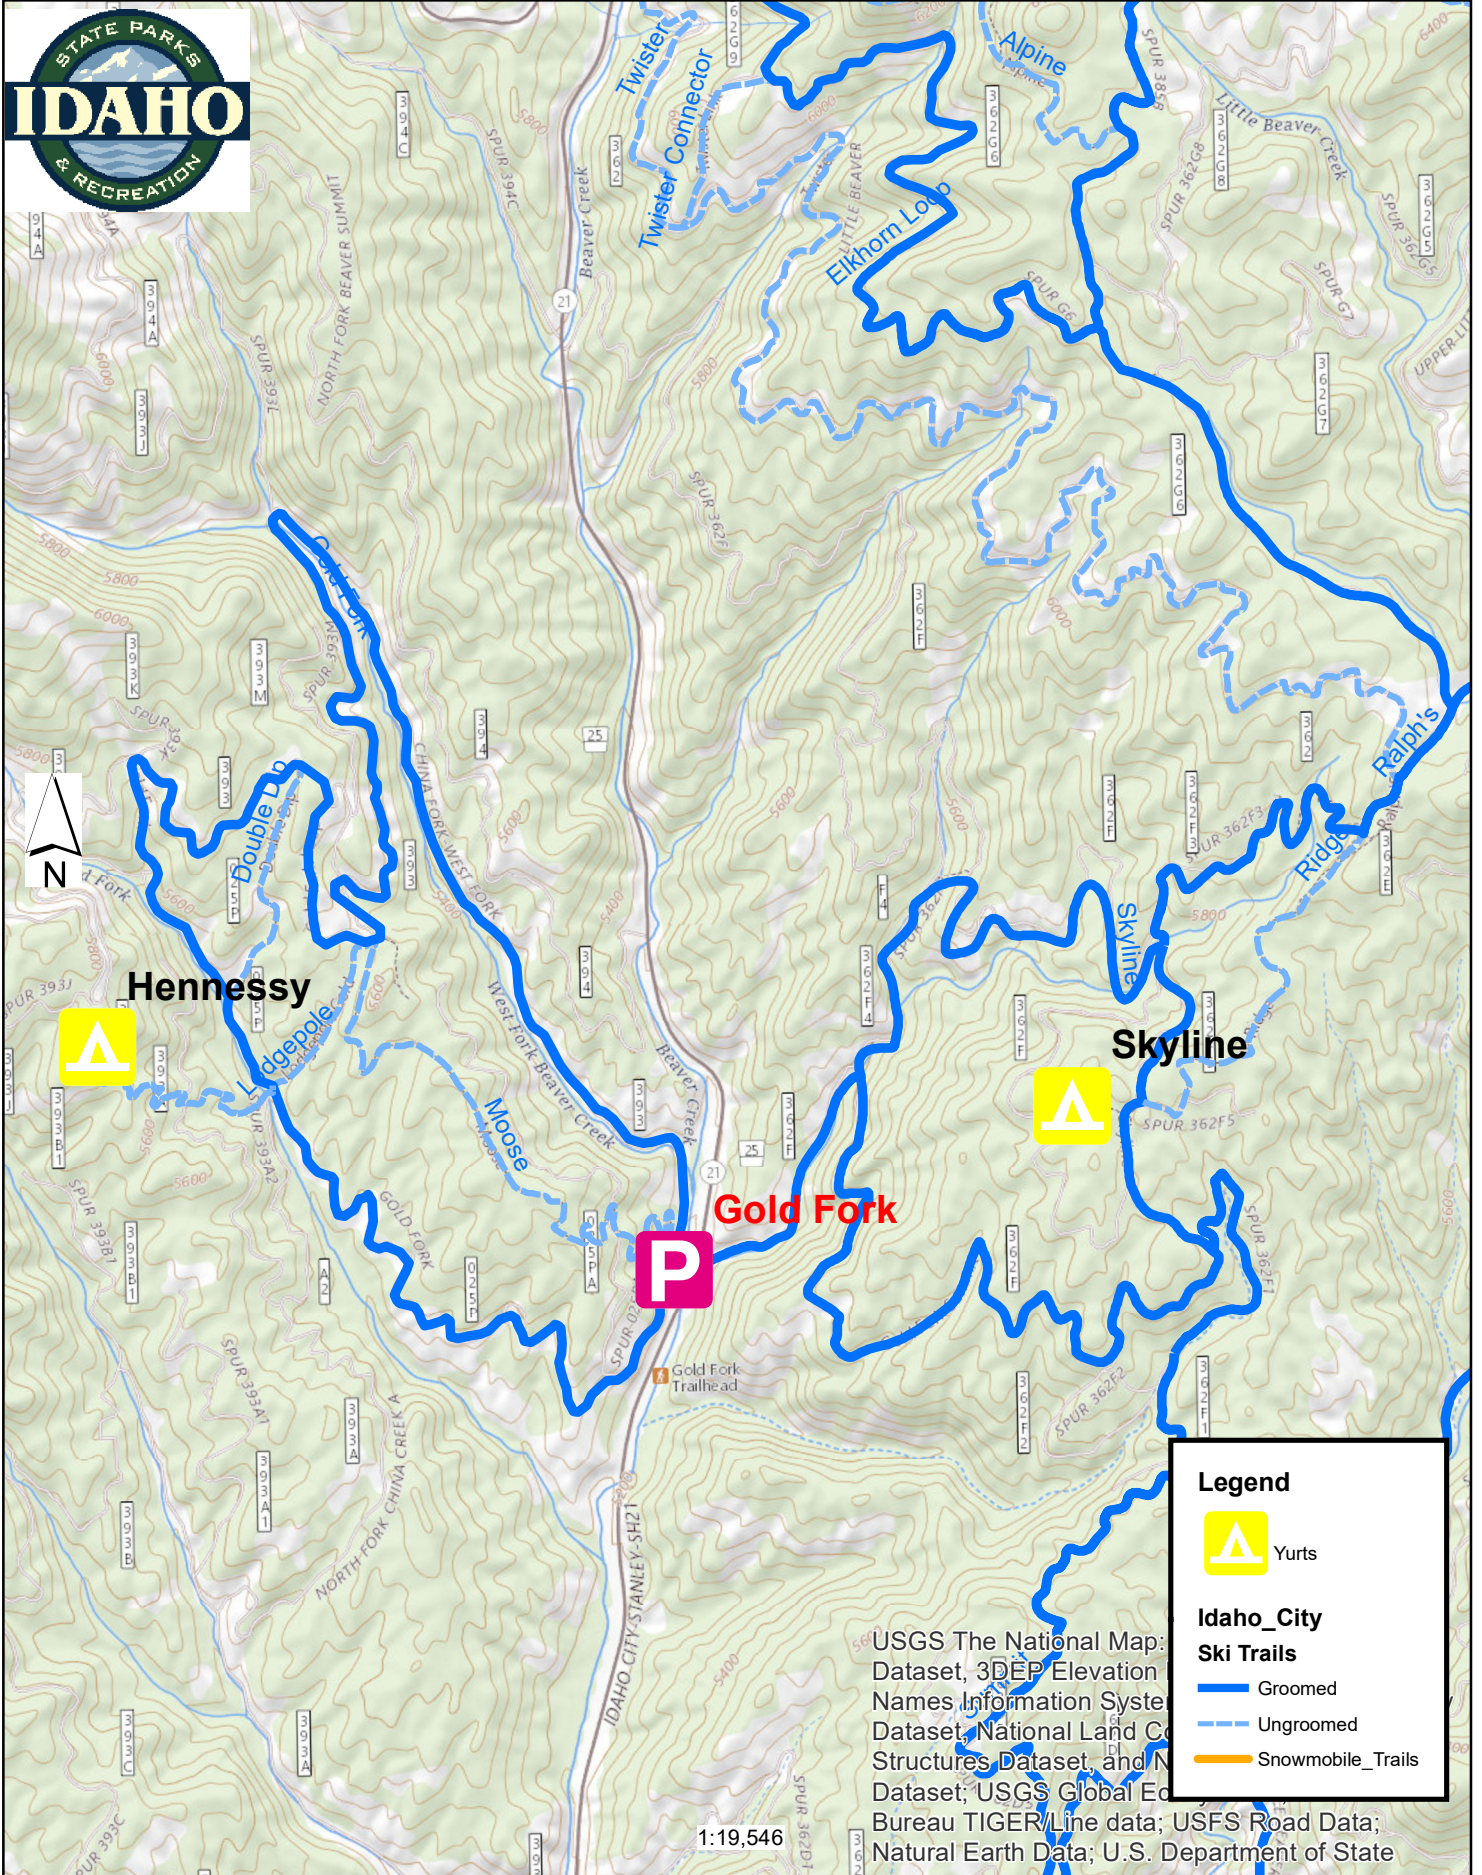

# Gold Fork Park N' Ski Area

**Legend**

- Yurts
- Idaho\_City**
- Ski Trails**
  - Groomed
  - Ungroomed
  - Snowmobile\_Trails

USGS The National Map; Dataset, 3DEP Elevation Names Information System; Dataset, National Land Cover Structures Dataset, and National Dataset; USGS Global Elevation Bureau TIGER/Line data; USFS Road Data; Natural Earth Data; U.S. Department of State