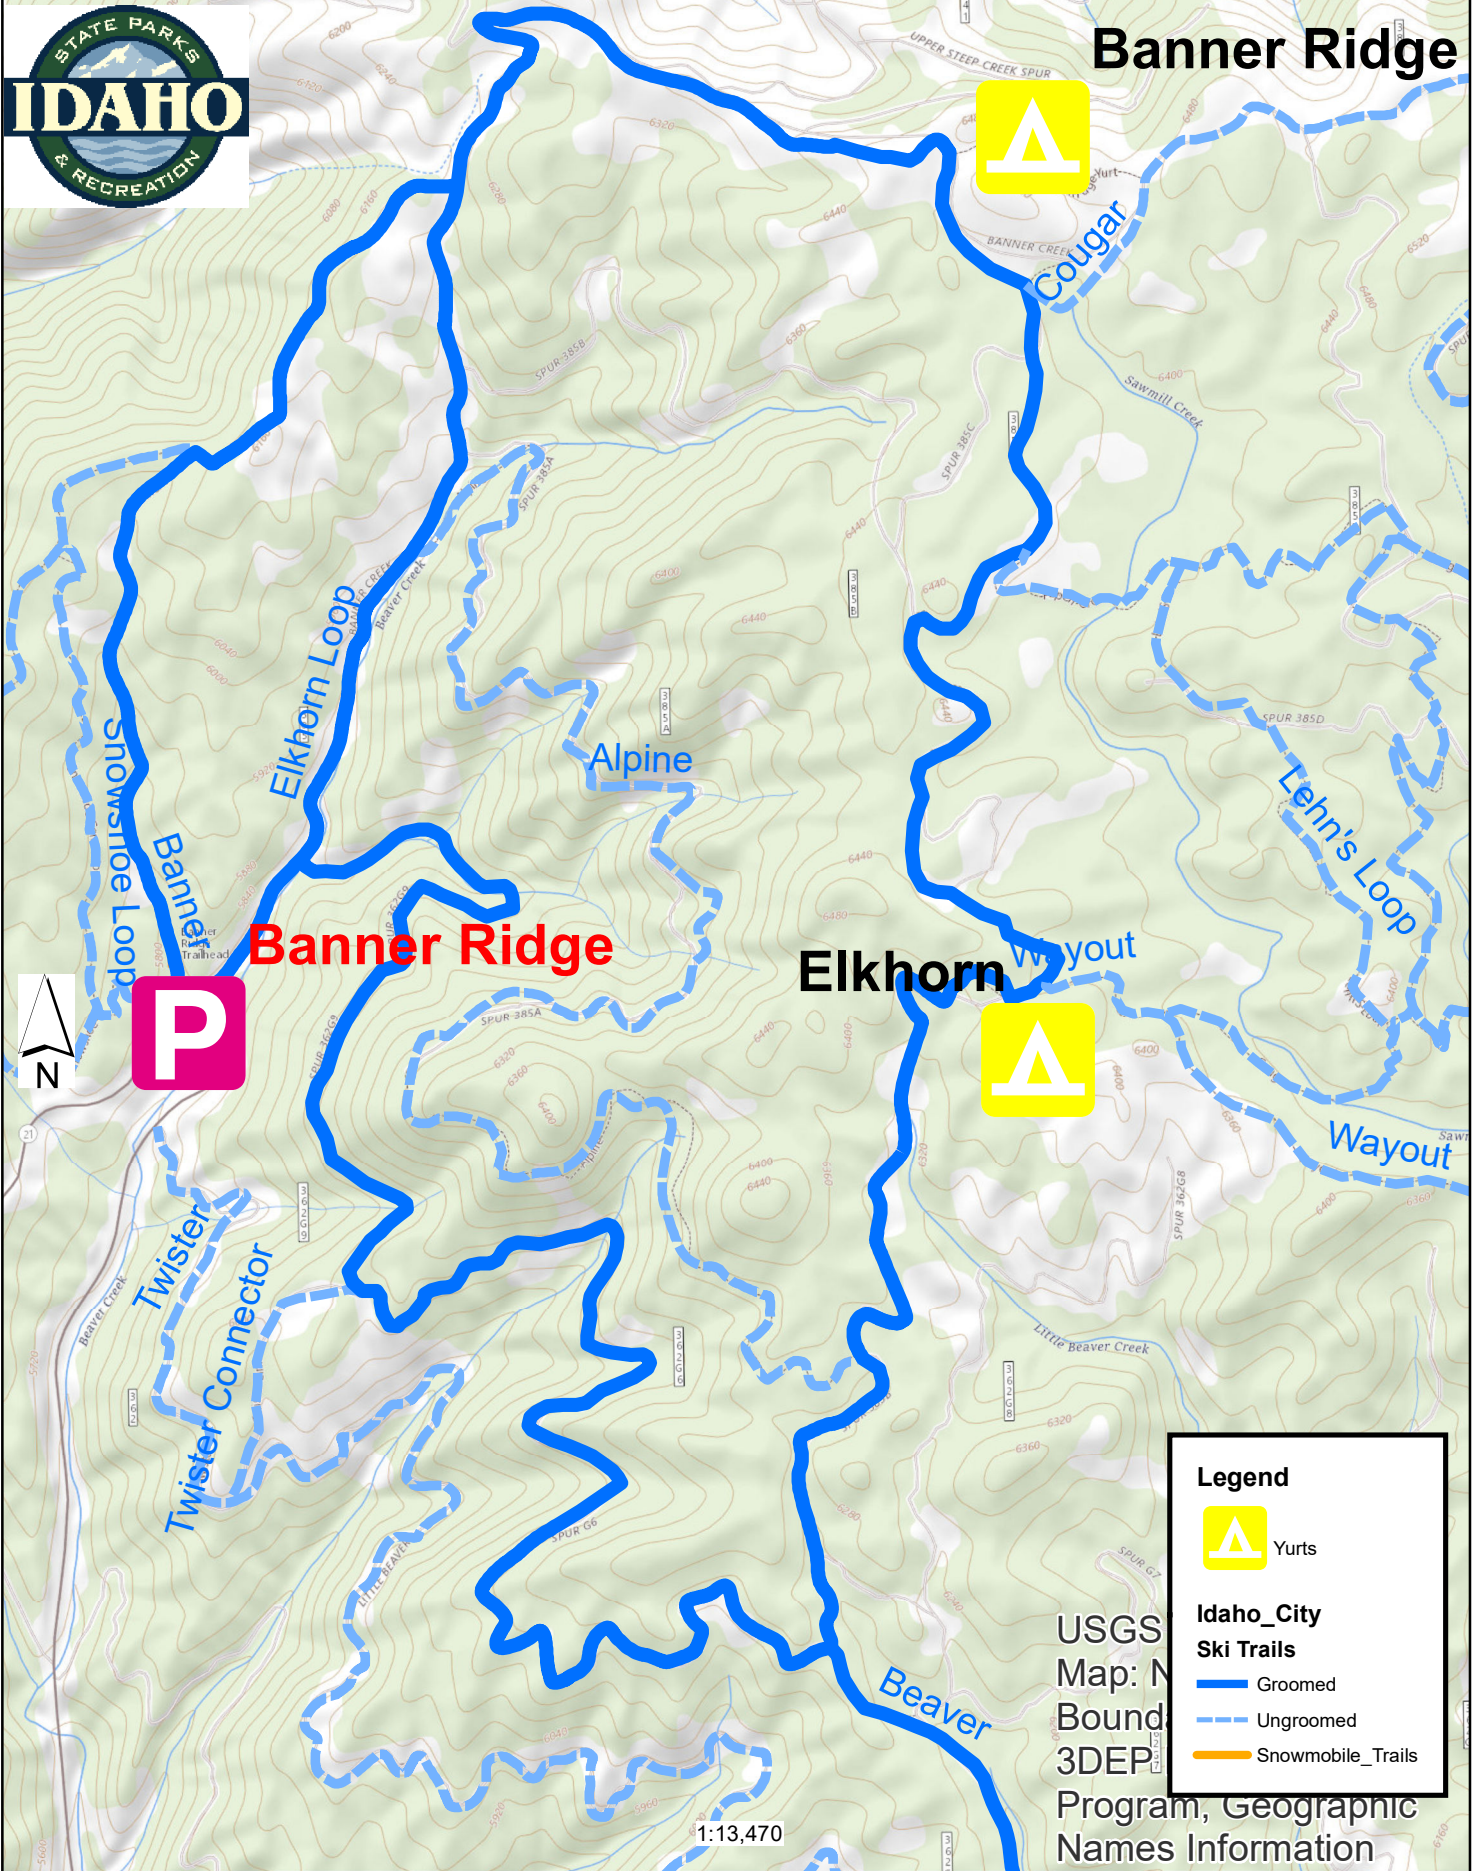

# Banner Ridge Park N' Ski

Banner Ridge

**Legend**

- Yurts
- Idaho\_City Ski Trails**
  - Groomed
  - Ungroomed
  - Snowmobile\_Trails

USGS  
Map: N  
Bound  
3DEP  
Program, Geographic  
Names Information

1:13,470