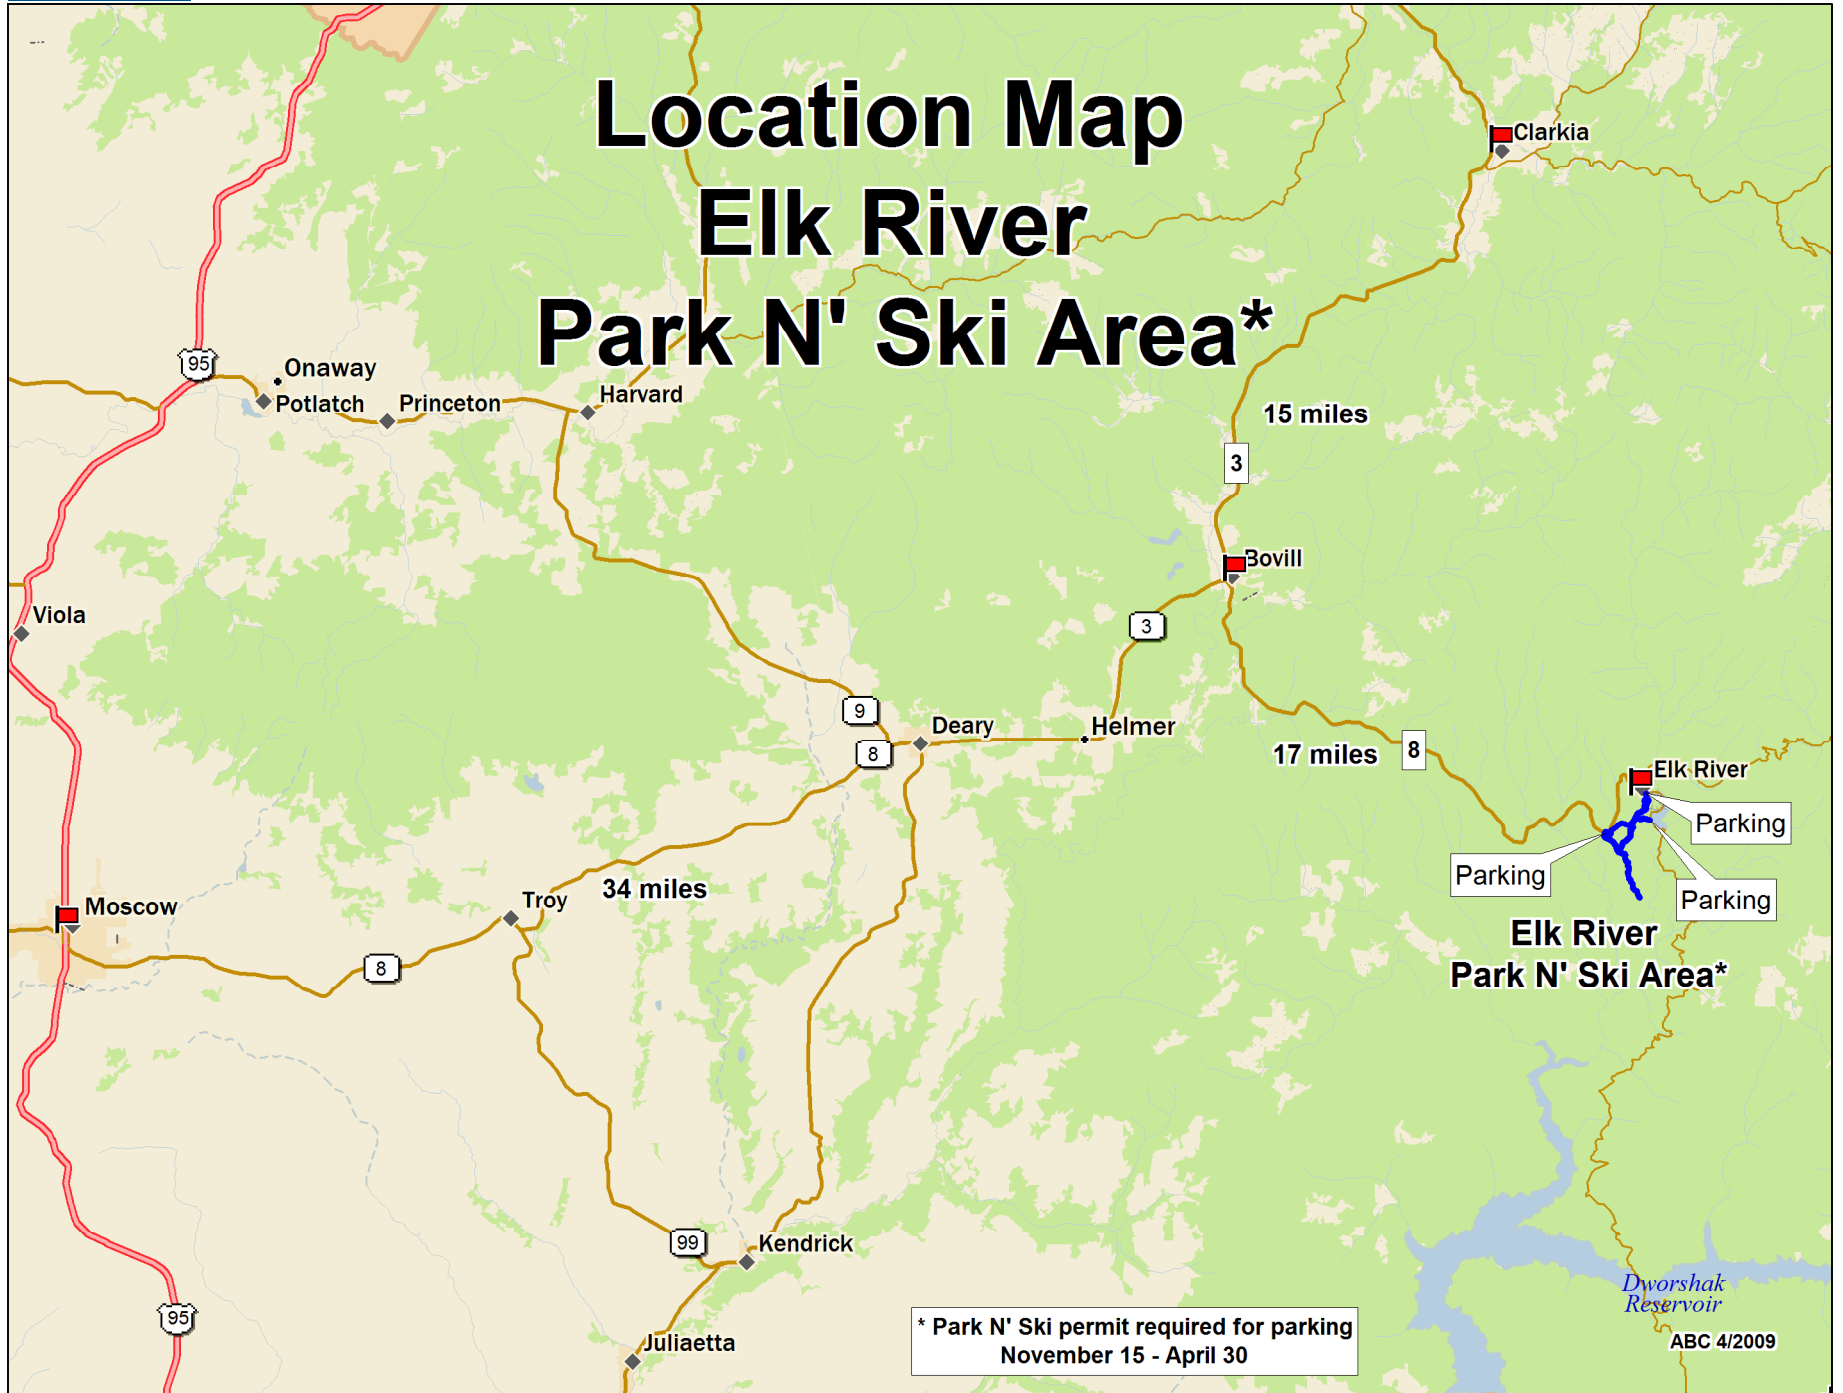

# Location Map Elk River Park N' Ski Area\*

\* Park N' Ski permit required for parking  
November 15 - April 30

Dworshak Reservoir  
ABC 4/2009

Data use subject to license.

© DeLorme. XMap® 6.

www.delorme.com